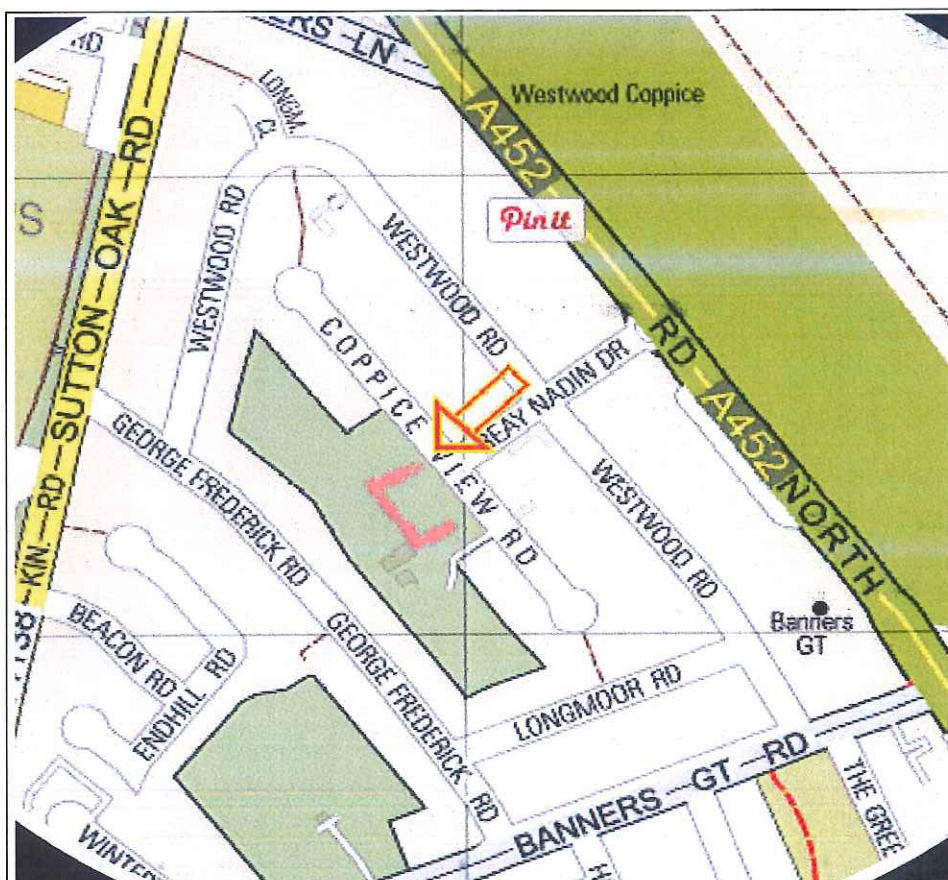

Coppice View Road (Banners Gate)

10.00am - 12.00 noon

Please note:

The Mobile Library will make every effort to park in the same place. Sometimes this may not always be possible and the vehicle may have to park in an alternative spot for safety reasons.

Pretoria Road (Bordesley Green) 2.00pm - 2.45pm

Please note:

The Mobile Library will make every effort to park in the same place. Sometimes this may not always be possible and the vehicle may have to park in an alternative spot for safety reasons.