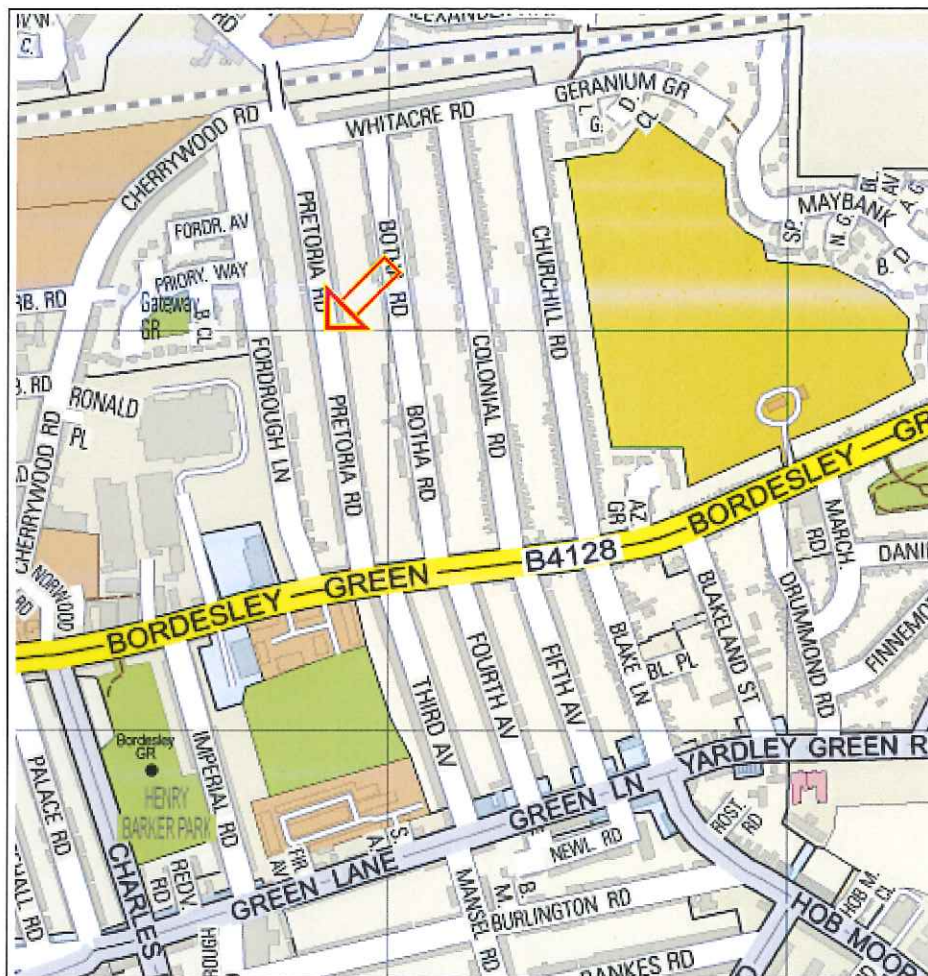

Coppice View Road (Banners Gate)

10.00am - 12.00 noon

Please note:

The Mobile Library will make every effort to park in the same place. Sometimes this may not always be possible and the vehicle may have to park in an alternative spot for safety reasons.

Pretoria Road (Bordesley Green) 2.00pm - 2.45pm

Please note:

The Mobile Library will make every effort to park in the same place. Sometimes this may not always be possible and the vehicle may have to park in an alternative spot for safety reasons.

St. Saviour's Road (Saltley)

3.00pm - 4.15pm

Please note:

The Mobile Library will make every effort to park in the same place. Sometimes this may not always be possible and the vehicle may have to park in an alternative spot for safety reasons.