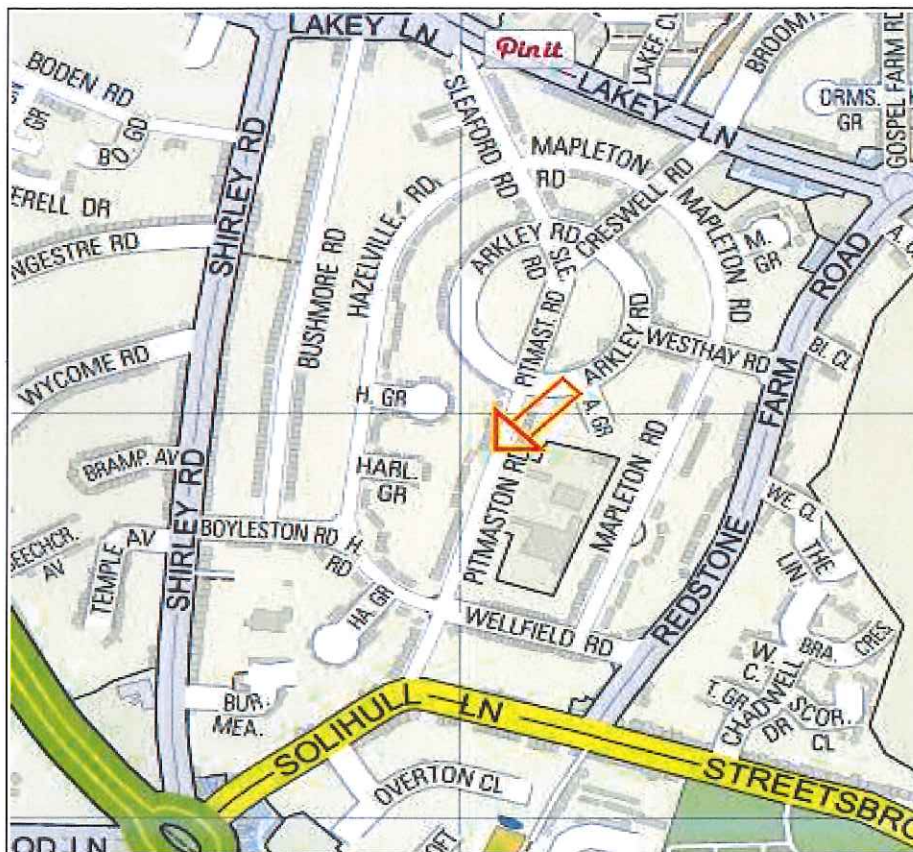

Dads Lane (Kings Heath)

1.00pm - 1.30pm

(See timetable for visit dates)

Please note:

The Mobile Library will make every effort to park in the same place. Sometimes this may not always be possible and the vehicle may have to park in an alternative spot for safety reasons.

Pitmaston Road by Robin Hood School (Hall Green)

3.00pm - 4.00pm

(See timetable for visit dates)

Please note:

The Mobile Library will make every effort to park in the same place. Sometimes this may not always be possible and the vehicle may have to park in an alternative spot for safety reasons.