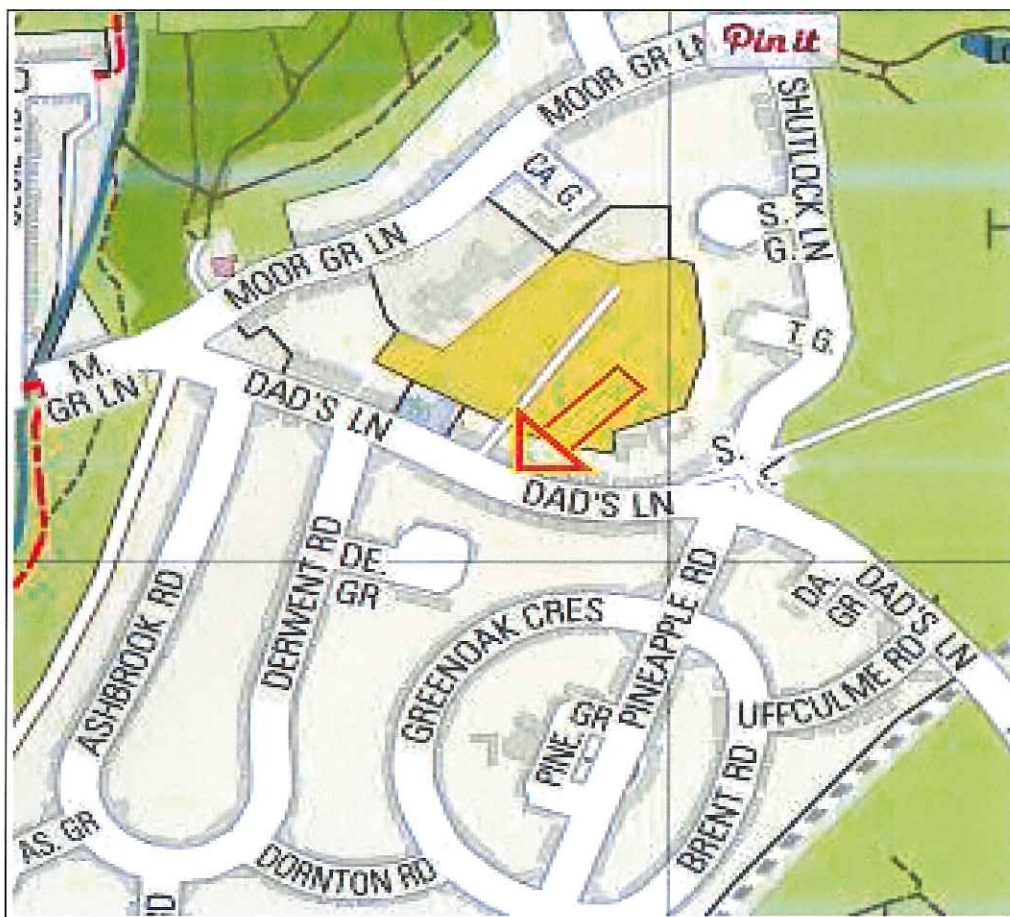

Dads Lane (Kings Heath)

1.00pm - 1.30pm

(See timetable for visit dates)

Please note:

The Mobile Library will make every effort to park in the same place. Sometimes this may not always be possible and the vehicle may have to park in an alternative spot for safety reasons.

Pitmaston Road by Robin Hood School (Hall Green)

3.00pm - 4.00pm

(See timetable for visit dates)

Please note:

The Mobile Library will make every effort to park in the same place. Sometimes this may not always be possible and the vehicle may have to park in an alternative spot for safety reasons.