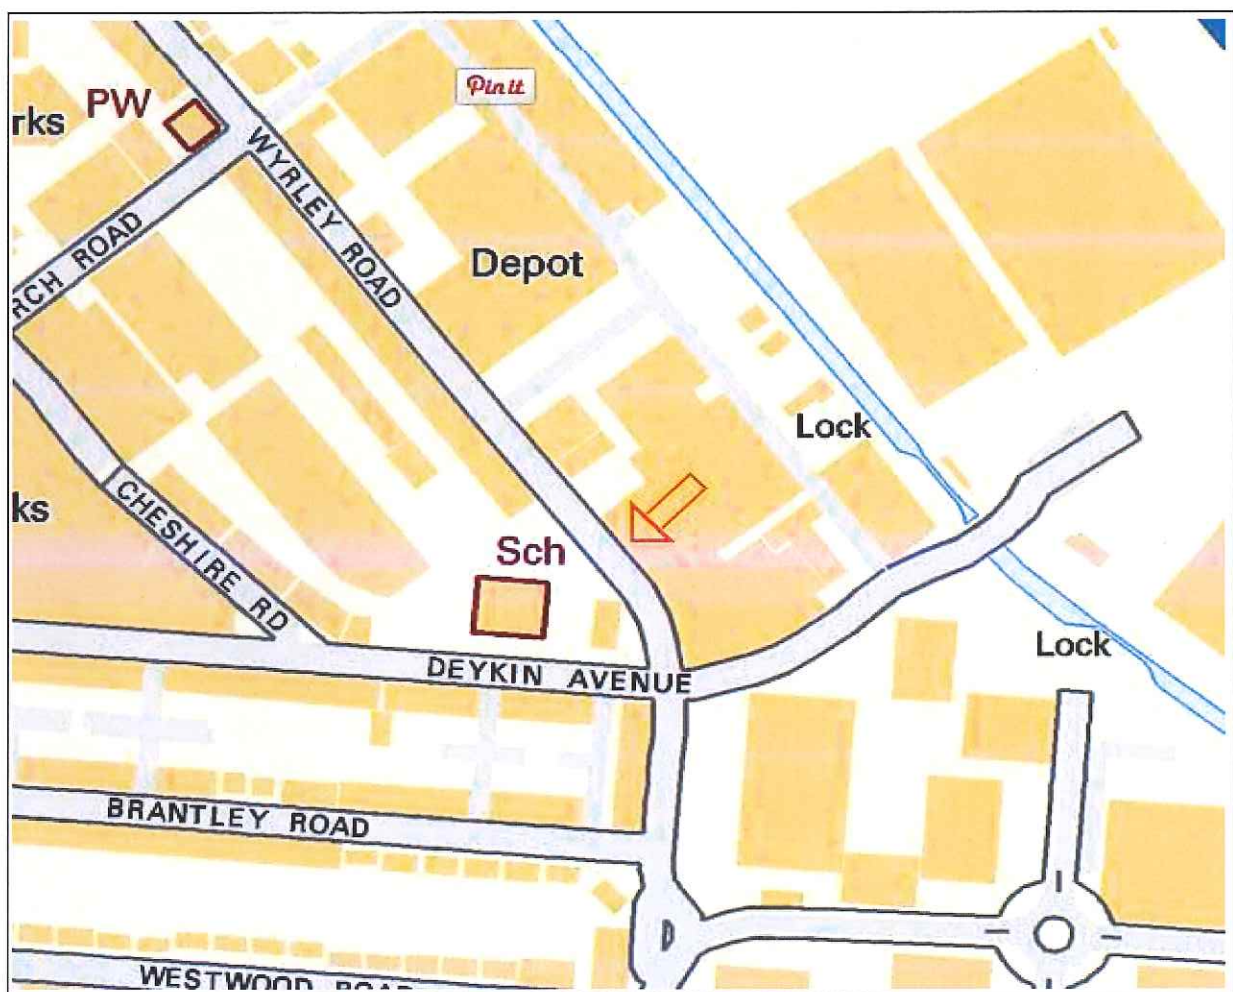

Wyrley Road

by Deykin Avenue School (Witton)

10.00am - 12.00 noon

Please note:

The Mobile Library will make every effort to park in the same place. Sometimes this may not always be possible and the vehicle may have to park in an alternative spot for safety reasons.

Churchill Road Ogley Drive end (Falcon Lodge) 2.00pm - 2.30pm

Please note:

The Mobile Library will make every effort to park in the same place. Sometimes this may not always be possible and the vehicle may have to park in an alternative spot for safety reasons.

Churchill Road

lay-by opposite shops

(Falcon Lodge)

2.30pm - 4.15pm

Please note:

The Mobile Library will make every effort to park in the same place. Sometimes this may not always be possible and the vehicle may have to park in an alternative spot for safety reasons.