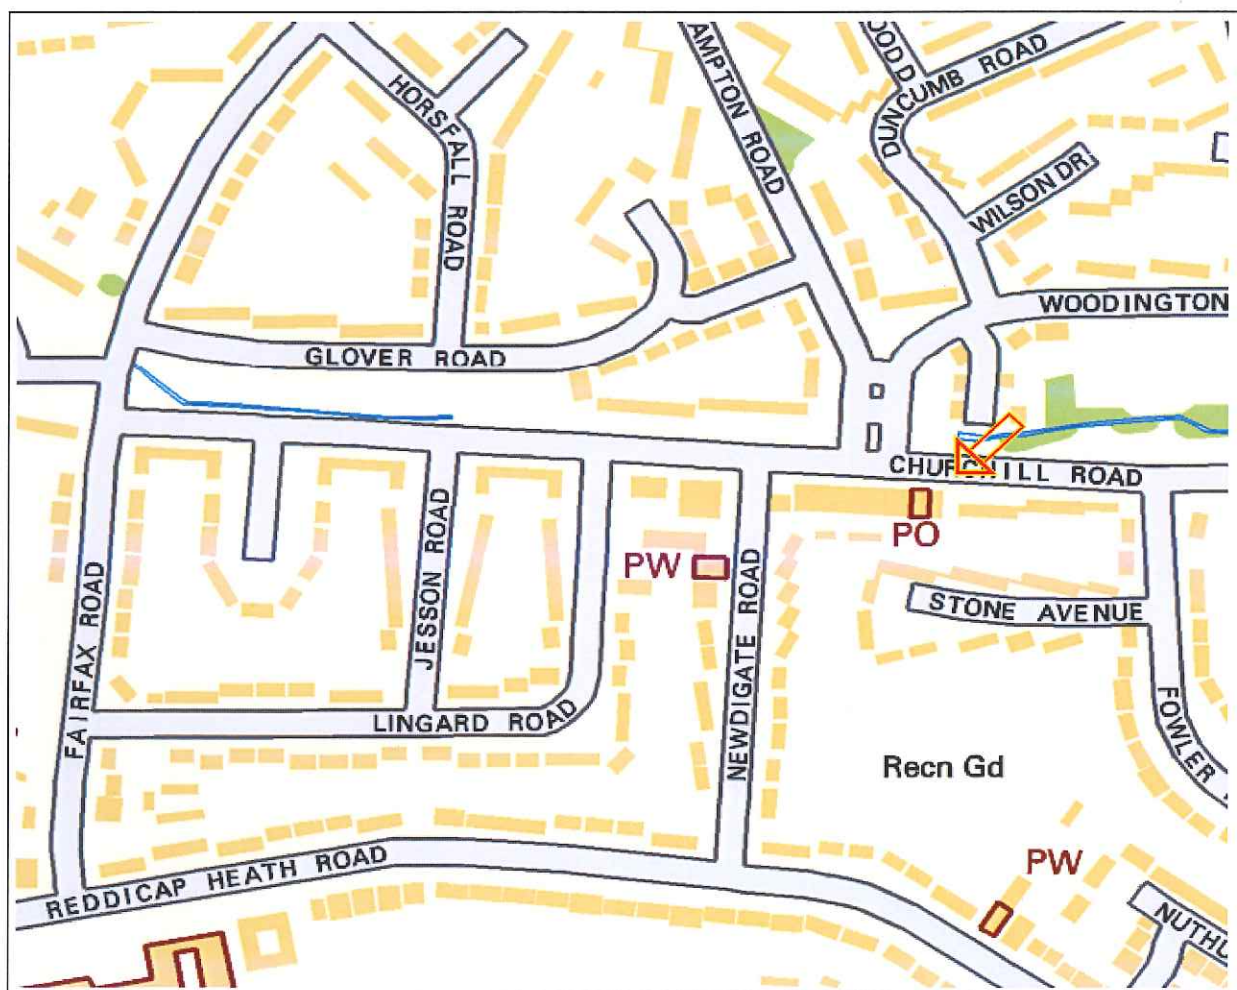

Churchill Road

lay-by opposite shops

(Falcon Lodge)

2.30pm - 4.15pm

Please note:

The Mobile Library will make every effort to park in the same place. Sometimes this may not always be possible and the vehicle may have to park in an alternative spot for safety reasons.