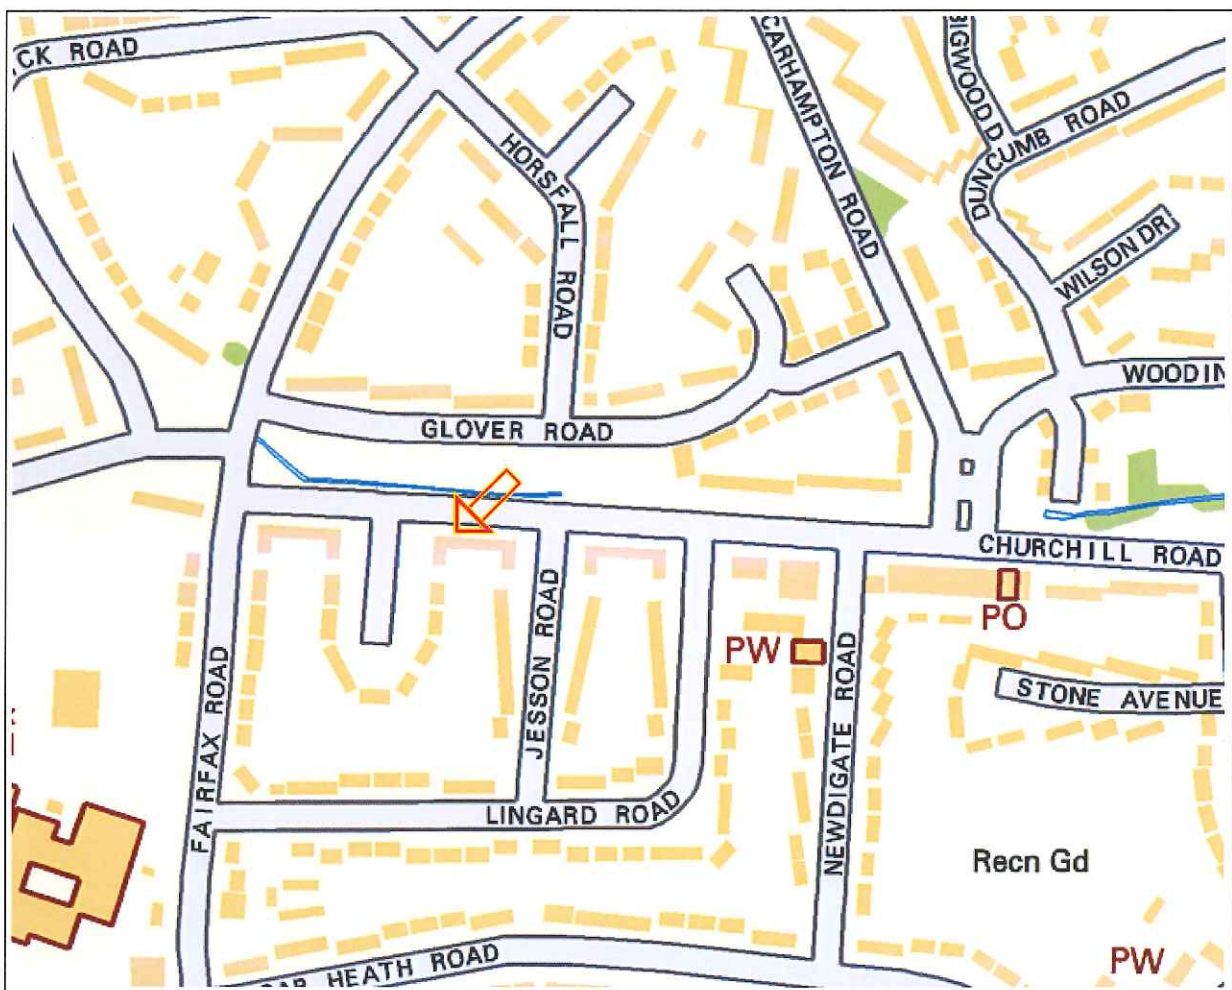

Wyrley Road

by Deykin Avenue School (Witton)

10.00am - 12.00 noon

Please note:

The Mobile Library will make every effort to park in the same place. Sometimes this may not always be possible and the vehicle may have to park in an alternative spot for safety reasons.

Churchill Road Ogley Drive end (Falcon Lodge) 2.00pm - 2.30pm

Please note:

The Mobile Library will make every effort to park in the same place. Sometimes this may not always be possible and the vehicle may have to park in an alternative spot for safety reasons.

Churchill Road

lay-by opposite shops

(Falcon Lodge)

2.30pm - 4.15pm

Please note:

The Mobile Library will make every effort to park in the same place. Sometimes this may not always be possible and the vehicle may have to park in an alternative spot for safety reasons.