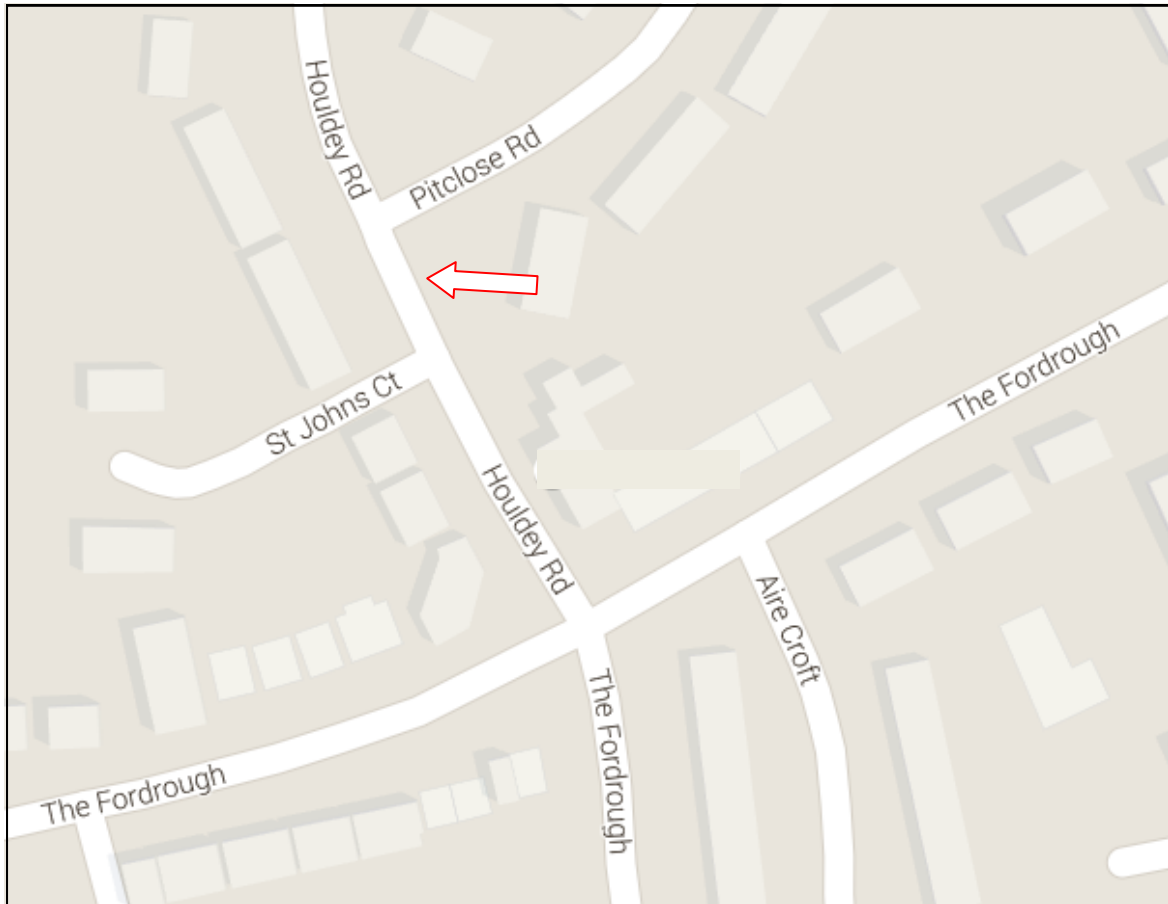

Houldey Road (West Heath) 10.00am – 12.00pm

Please note:

The Mobile Library will make every effort to park in the same place. Sometimes this may not always be possible and the vehicle may have to park in an alternative spot for safety reasons.