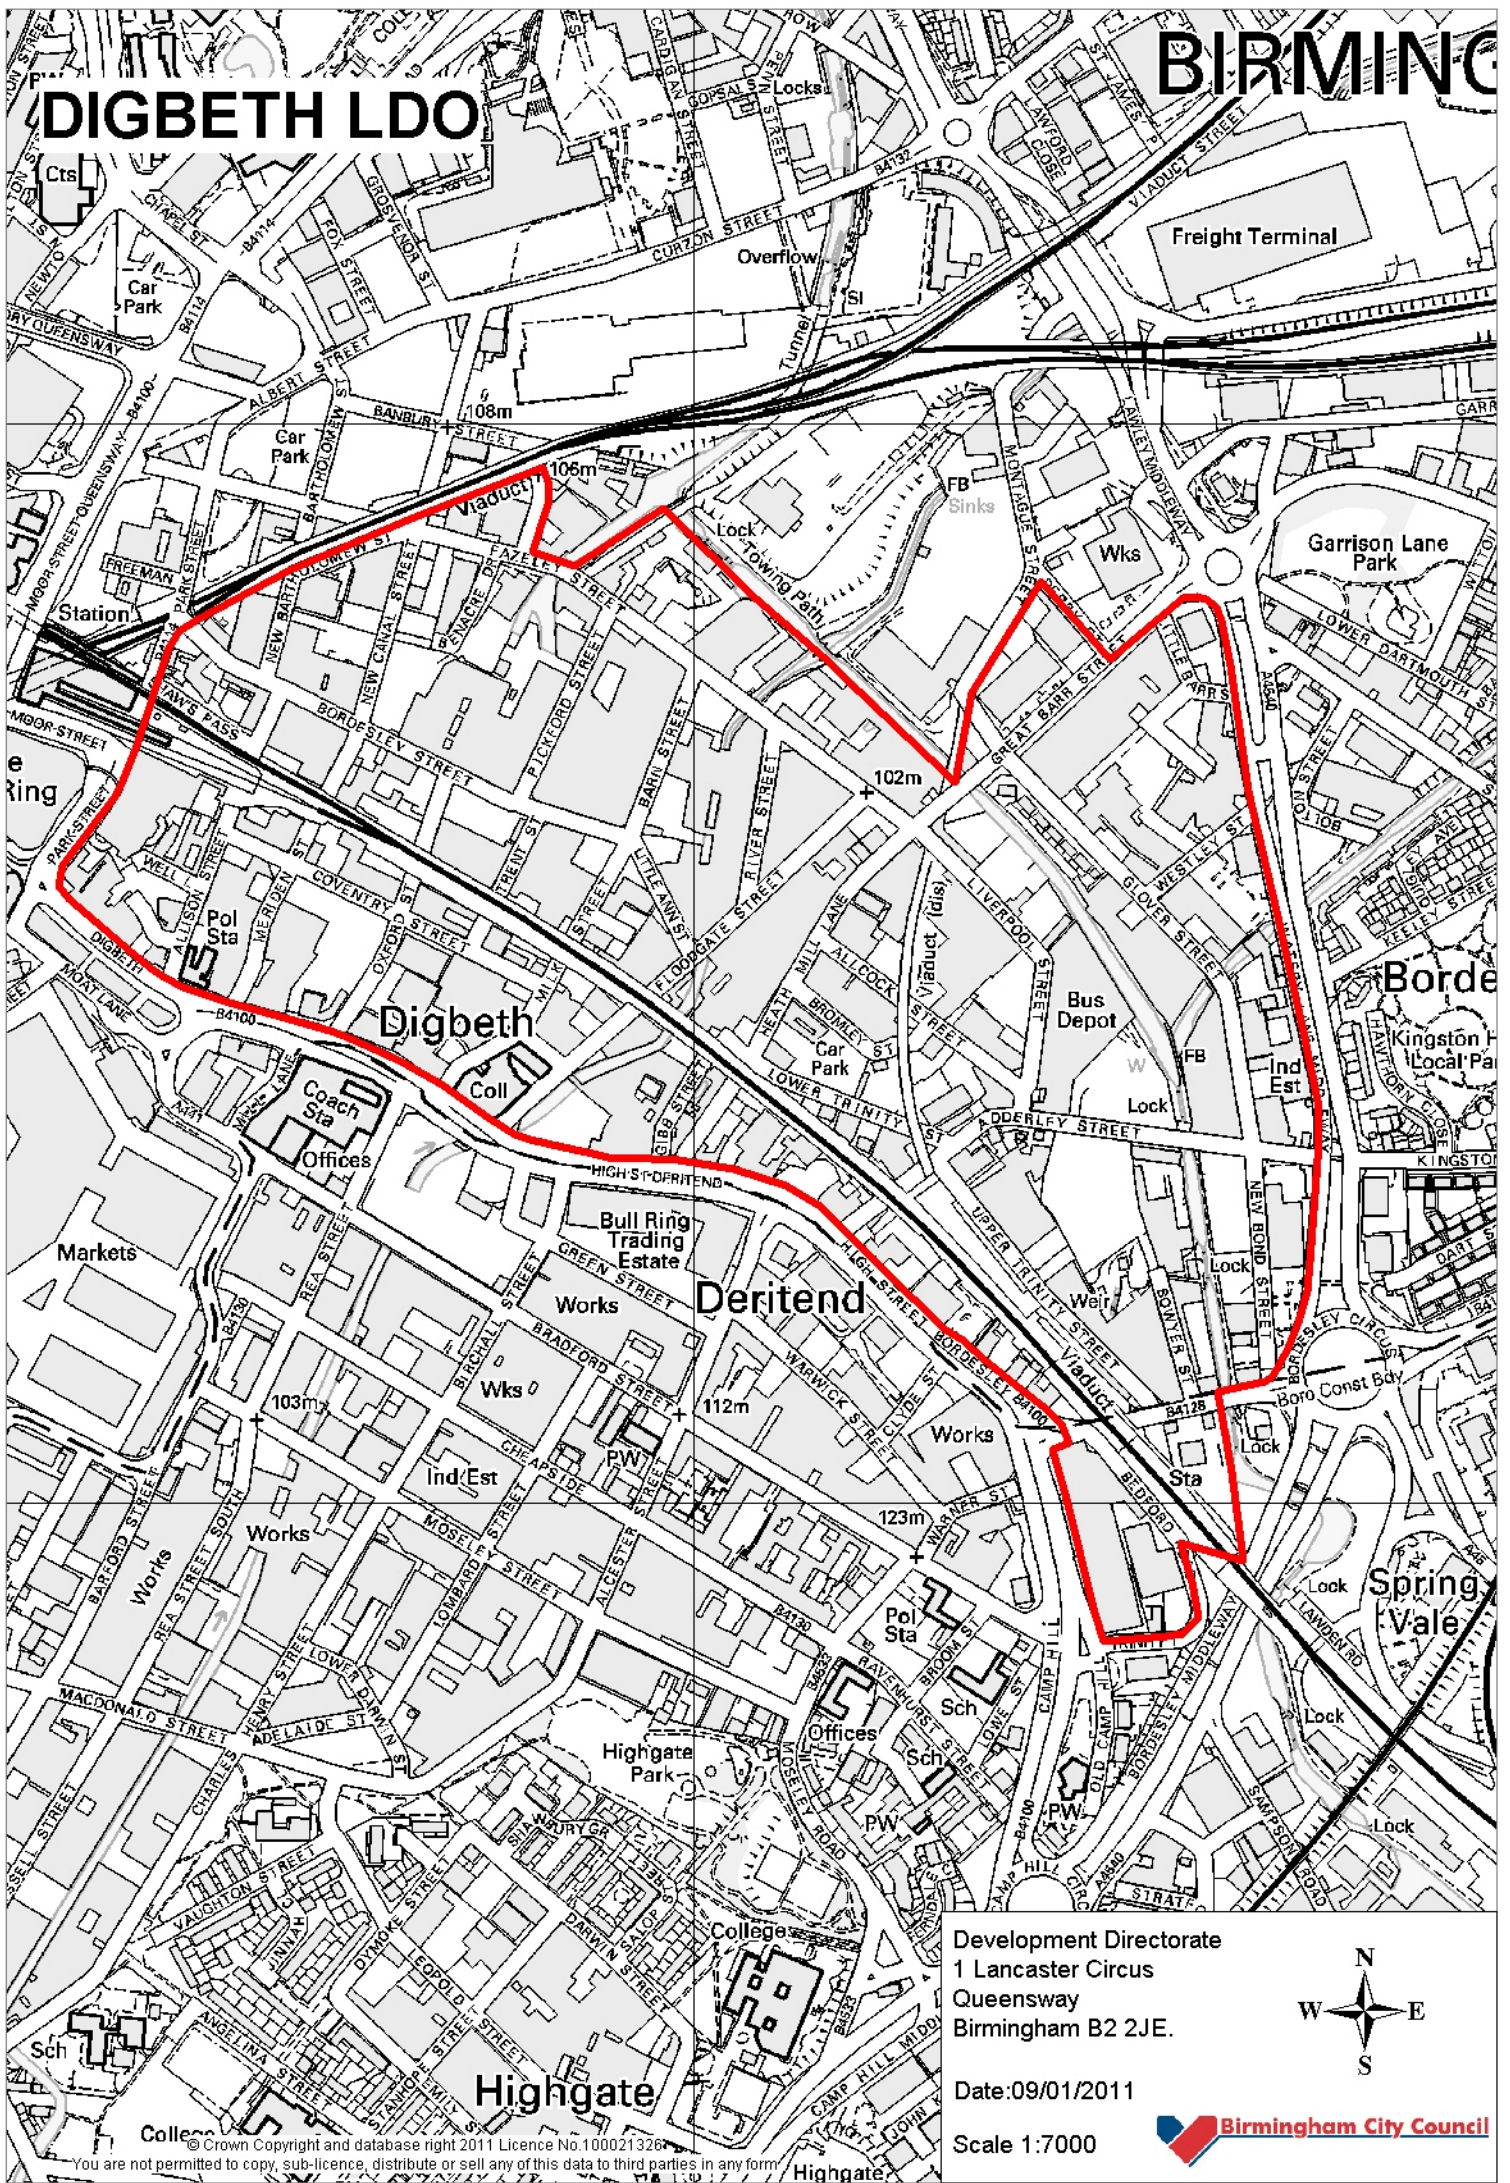

## DIGBETH LDO

Development Directorate  
 1 Lancaster Circus  
 Queensway  
 Birmingham B2 2JE.

Date: 09/01/2011

Scale 1:7000