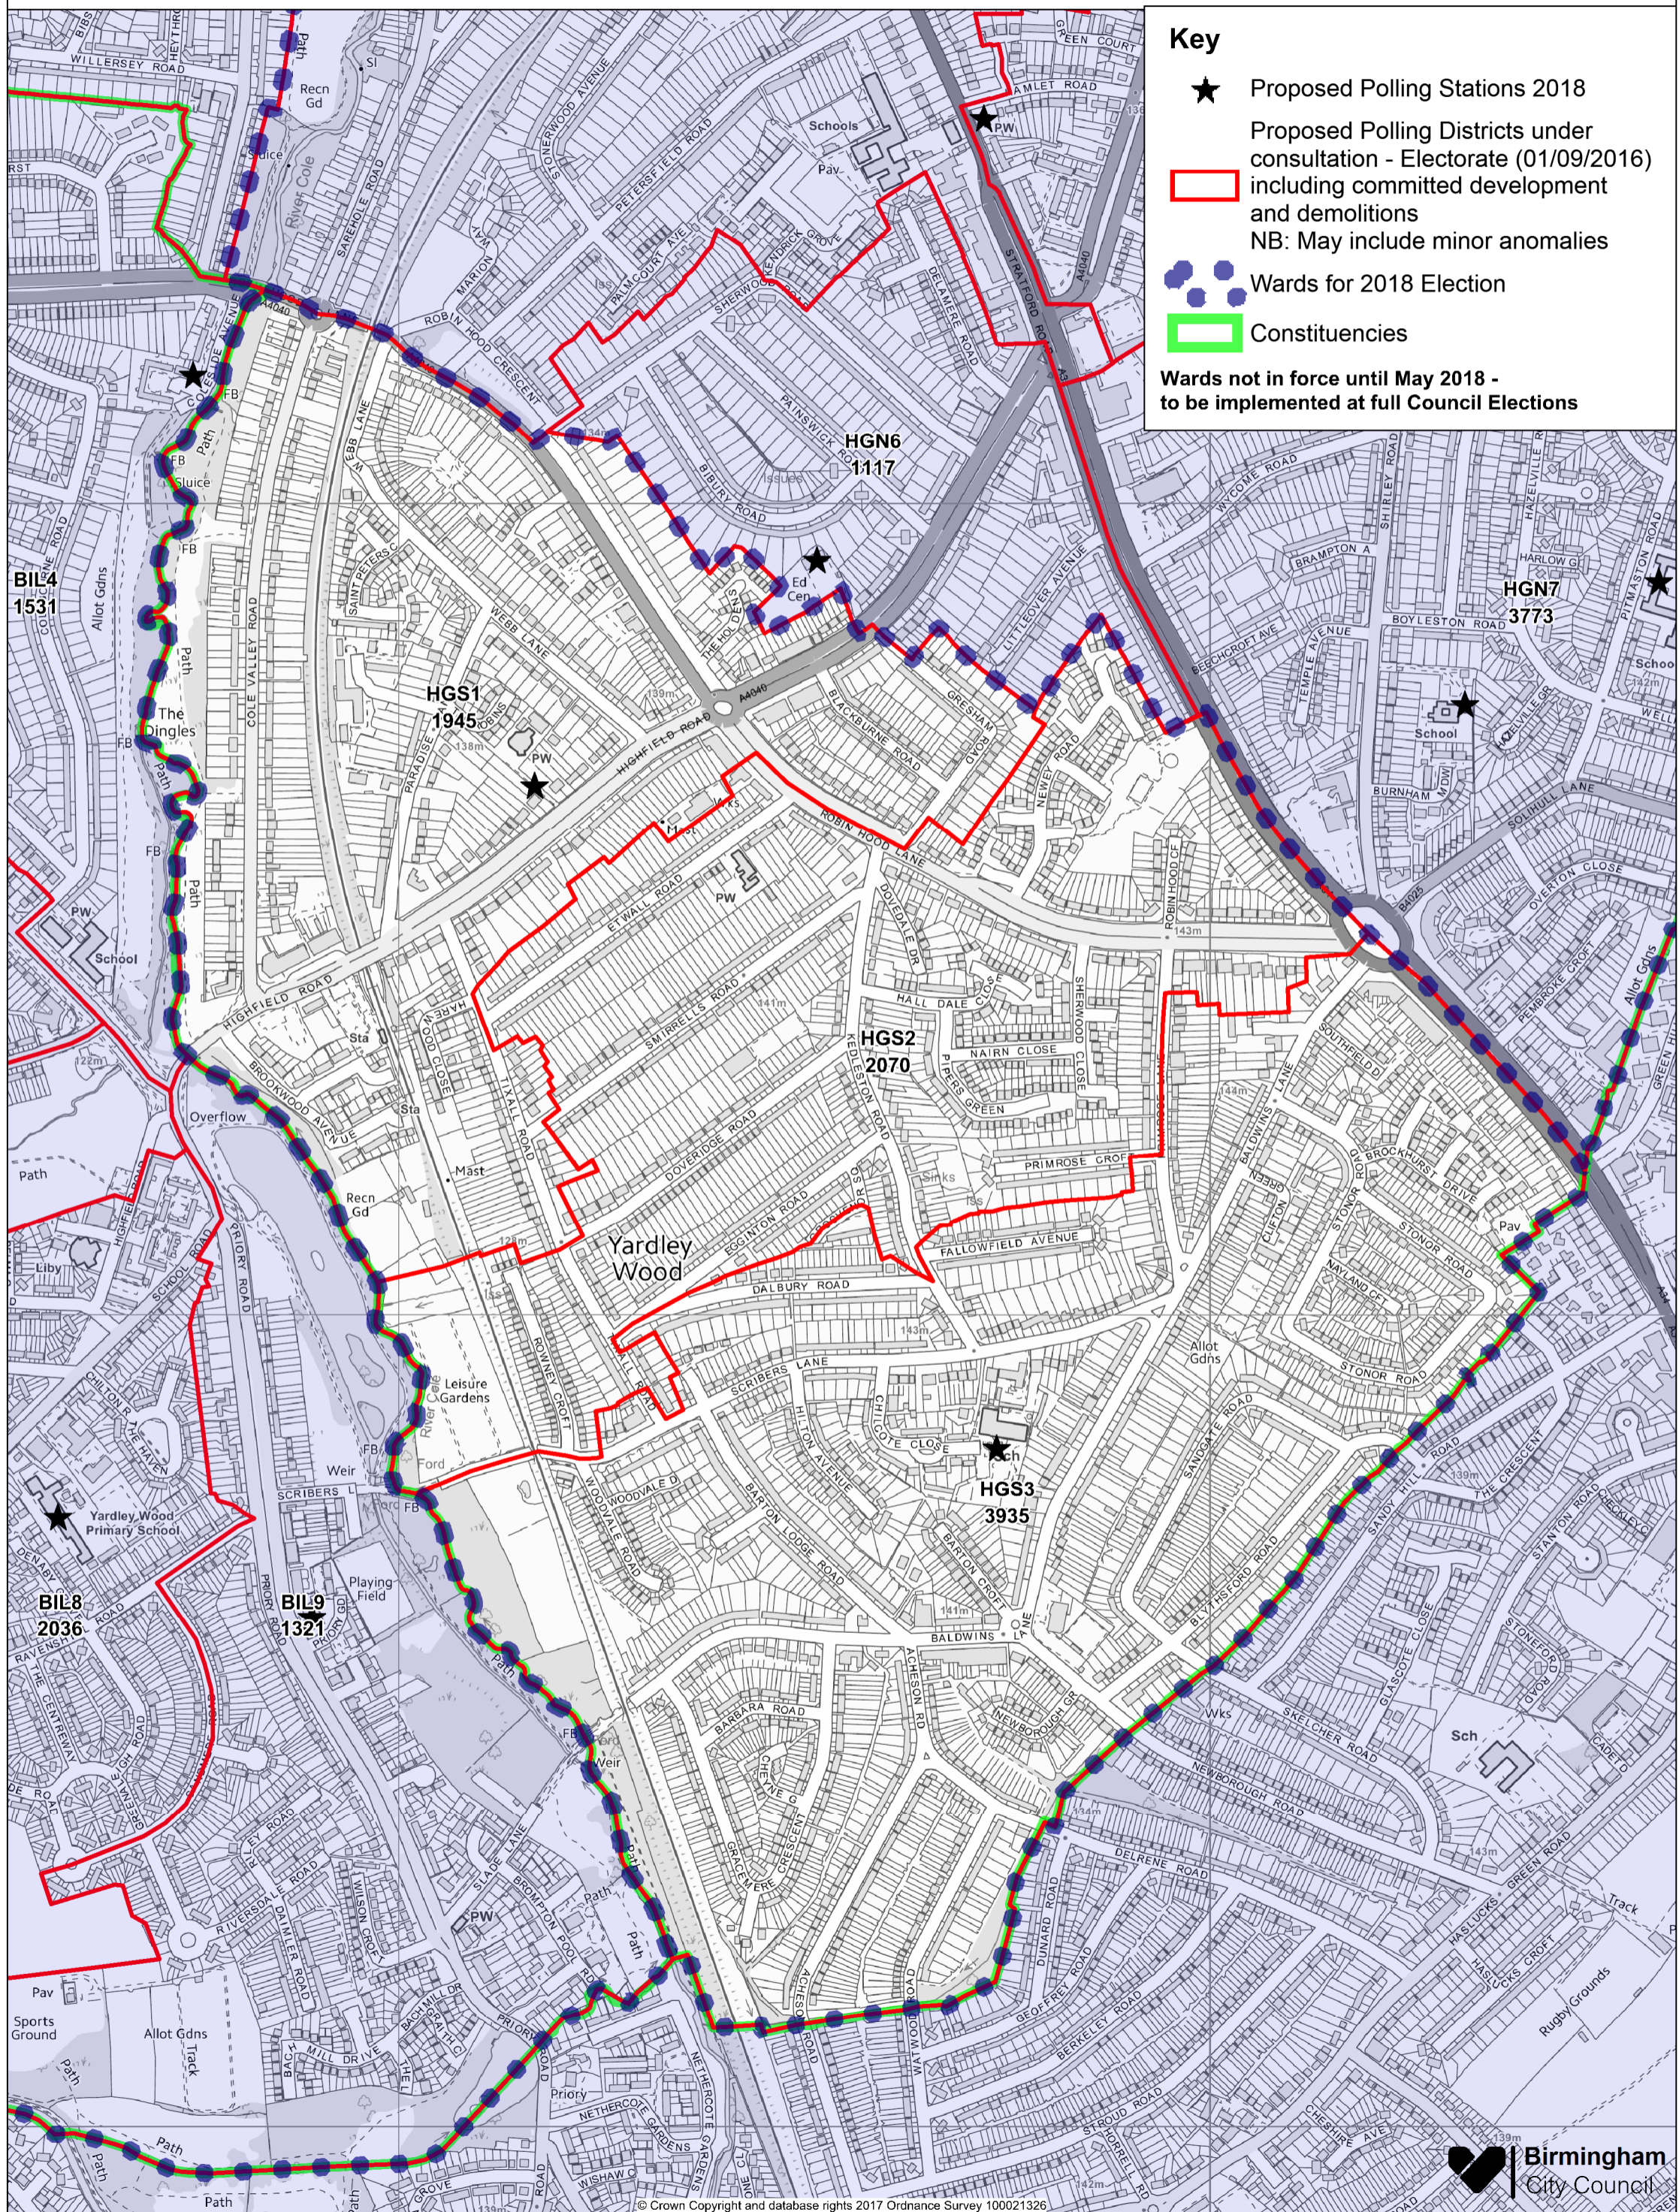

# Hall Green South Ward

## Proposed Polling Districts 2018

**Key**

- ★ Proposed Polling Stations 2018
- Proposed Polling Districts under consultation - Electorate (01/09/2016) including committed development and demolitions  
NB: May include minor anomalies
- Wards for 2018 Election
- Constituencies

Wards not in force until May 2018 - to be implemented at full Council Elections