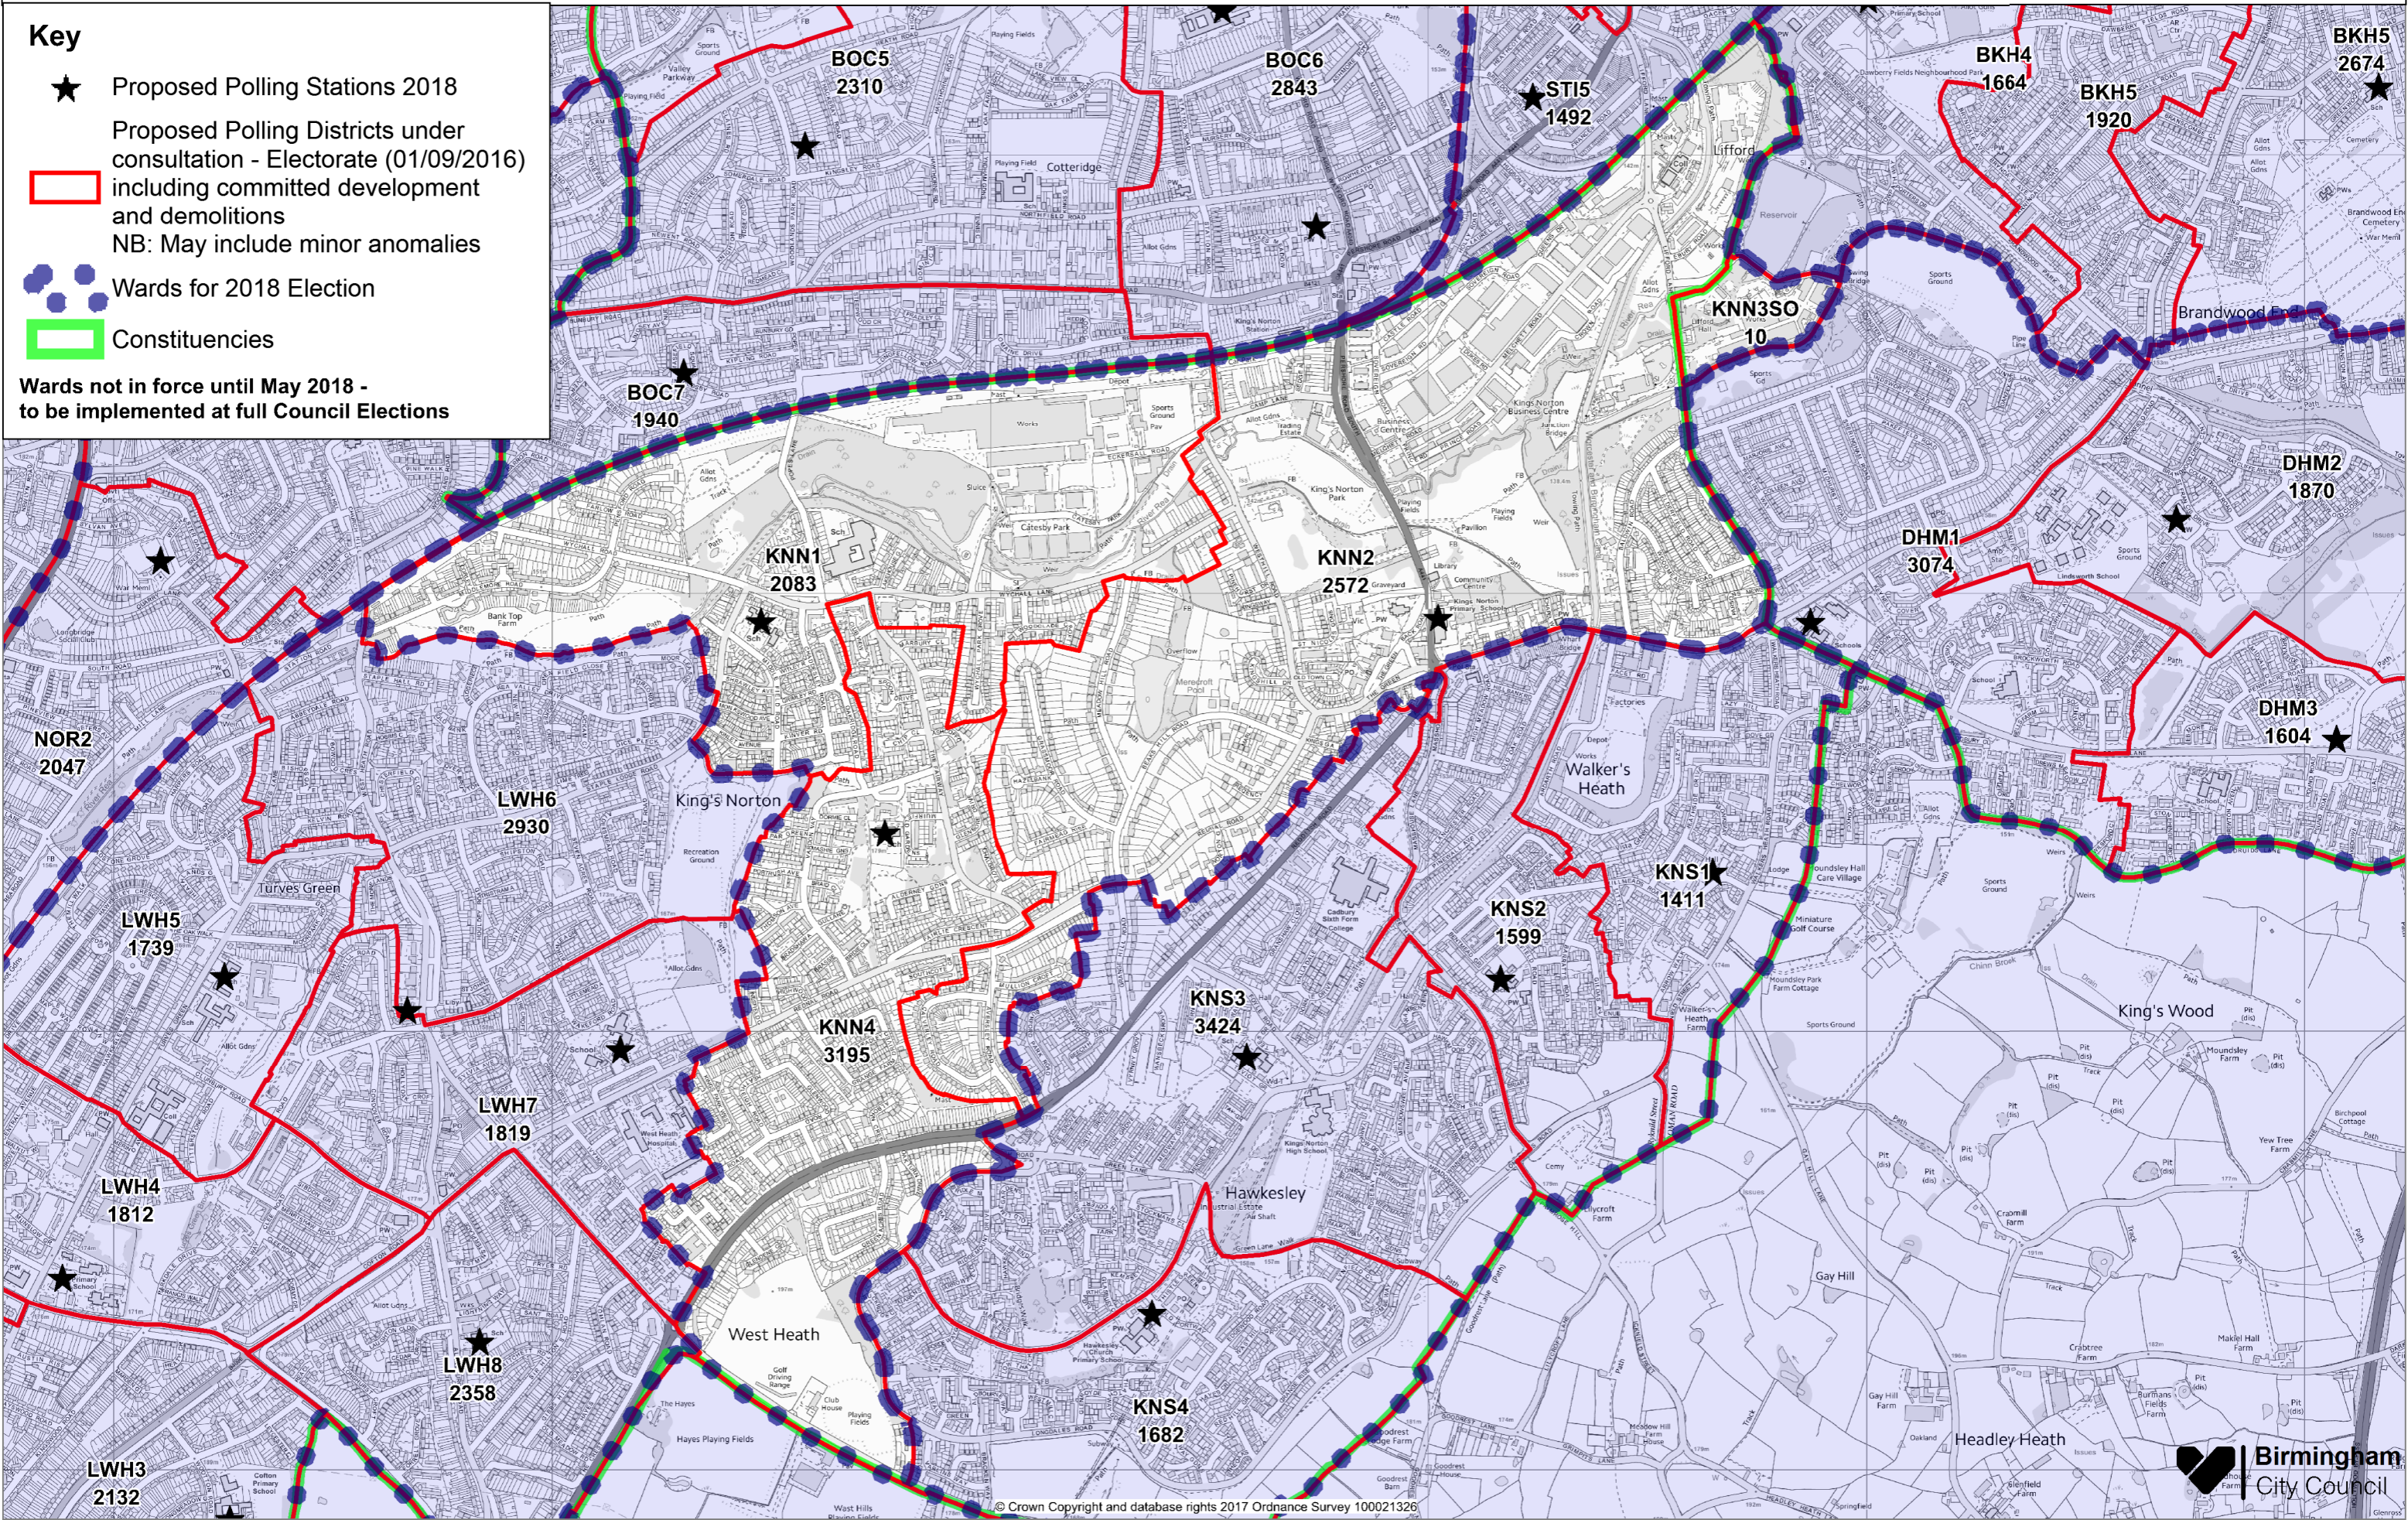

# King's Norton North Ward

## Proposed Polling Districts 2018

**Key**

- ★ Proposed Polling Stations 2018
- Proposed Polling Districts under consultation - Electorate (01/09/2016) including committed development and demolitions  
NB: May include minor anomalies
- Wards for 2018 Election
- Constituencies

Wards not in force until May 2018 - to be implemented at full Council Elections

© Crown Copyright and database rights 2017 Ordnance Survey 100021326