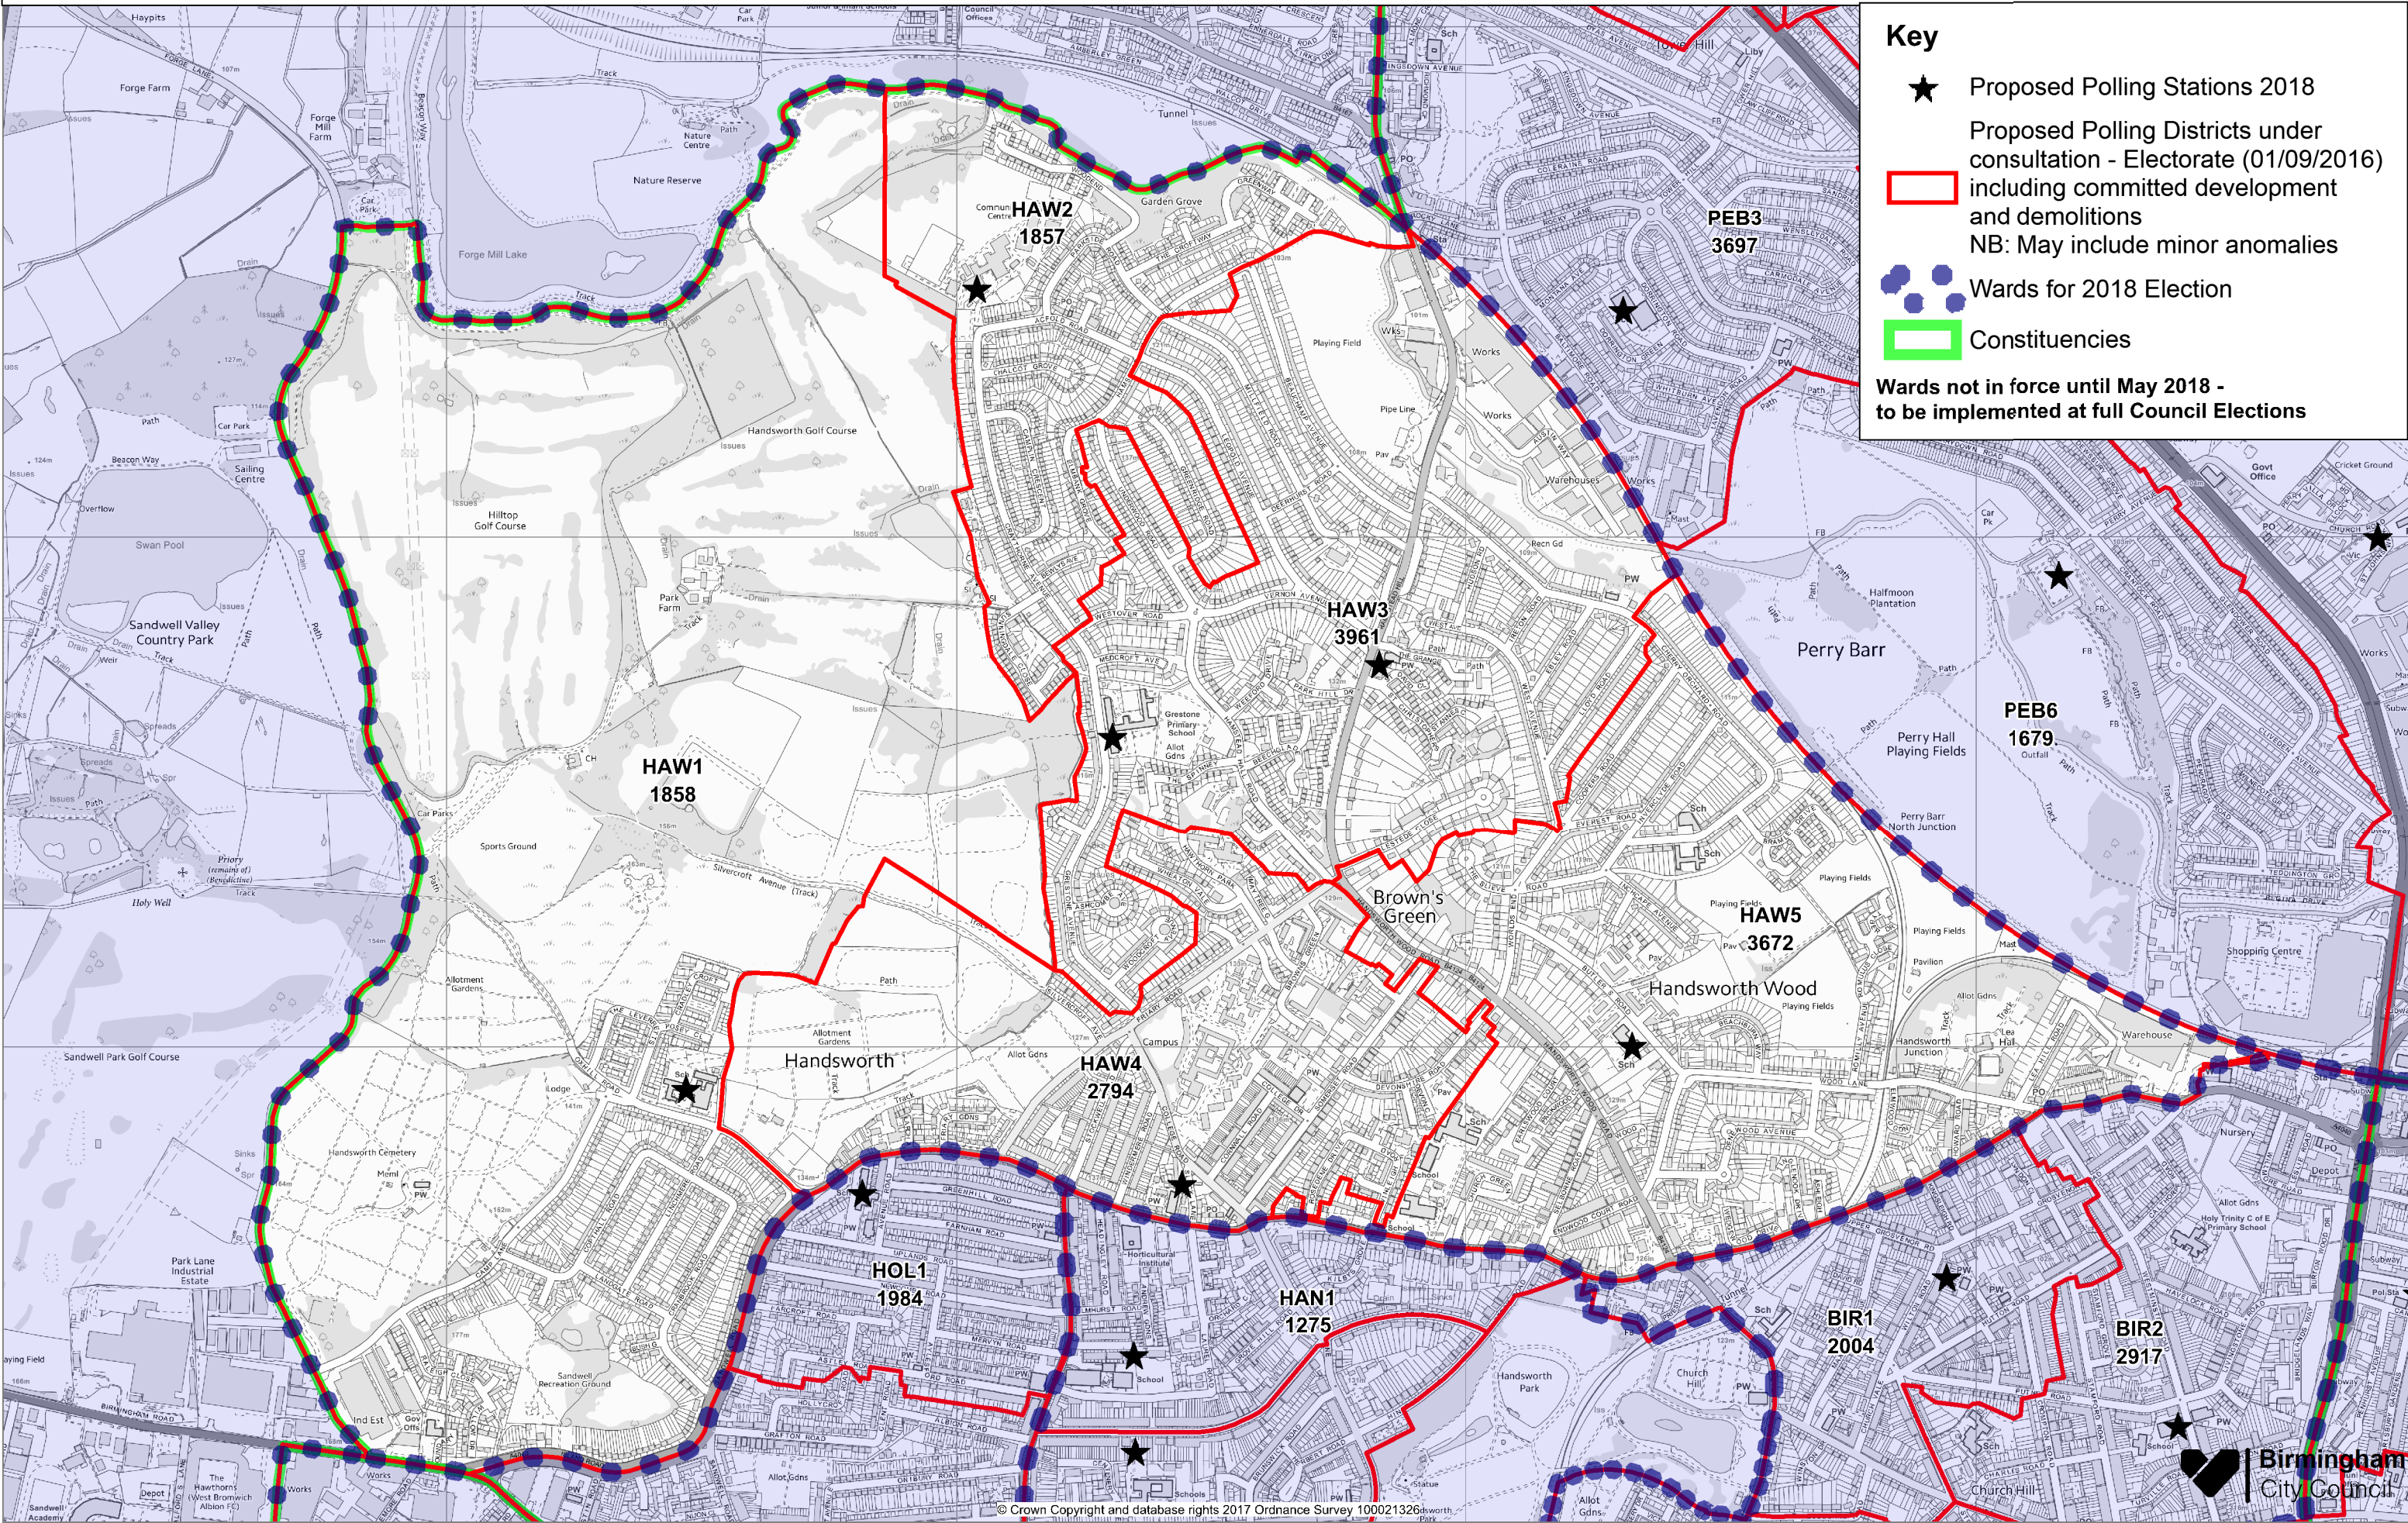

Handsworth Wood Ward

Proposed Polling Districts 2018

Key

- ★ Proposed Polling Stations 2018
- Proposed Polling Districts under consultation - Electorate (01/09/2016) including committed development and demolitions
NB: May include minor anomalies
- Wards for 2018 Election
- Constituencies

Wards not in force until May 2018 - to be implemented at full Council Elections