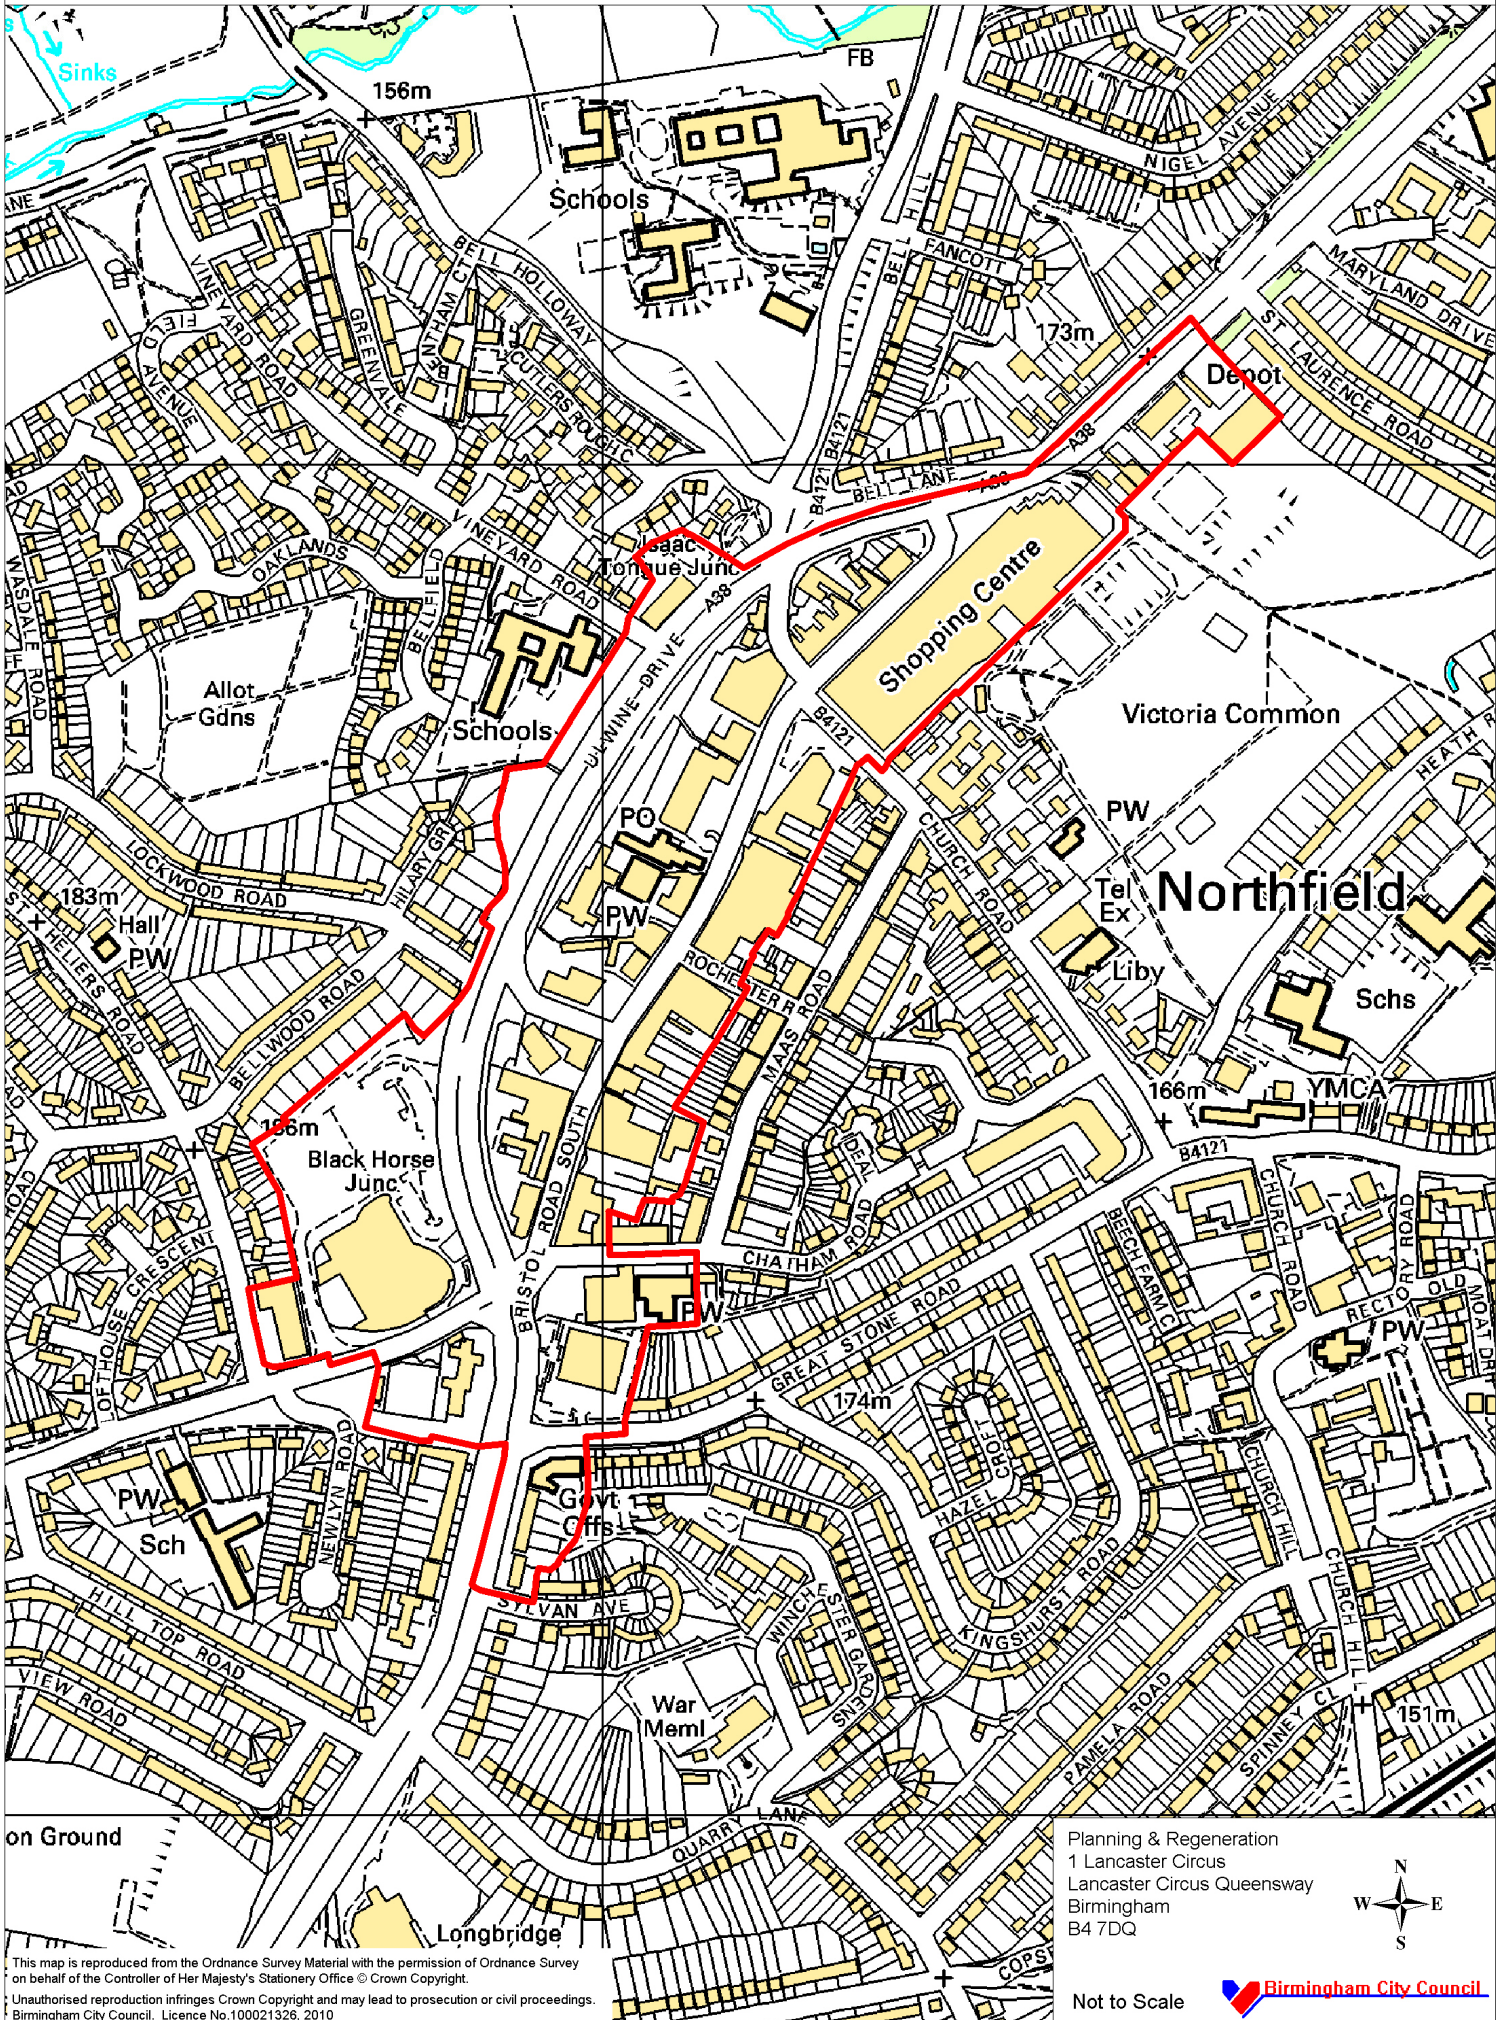

# Northfield Regeneration Framework Area

on Ground

This map is reproduced from the Ordnance Survey Material with the permission of Ordnance Survey on behalf of the Controller of Her Majesty's Stationery Office © Crown Copyright.  
 Unauthorised reproduction infringes Crown Copyright and may lead to prosecution or civil proceedings.  
 Birmingham City Council. Licence No.100021326, 2010

Planning & Regeneration  
 1 Lancaster Circus  
 Lancaster Circus Queensway  
 Birmingham  
 B4 7DQ

Not to Scale