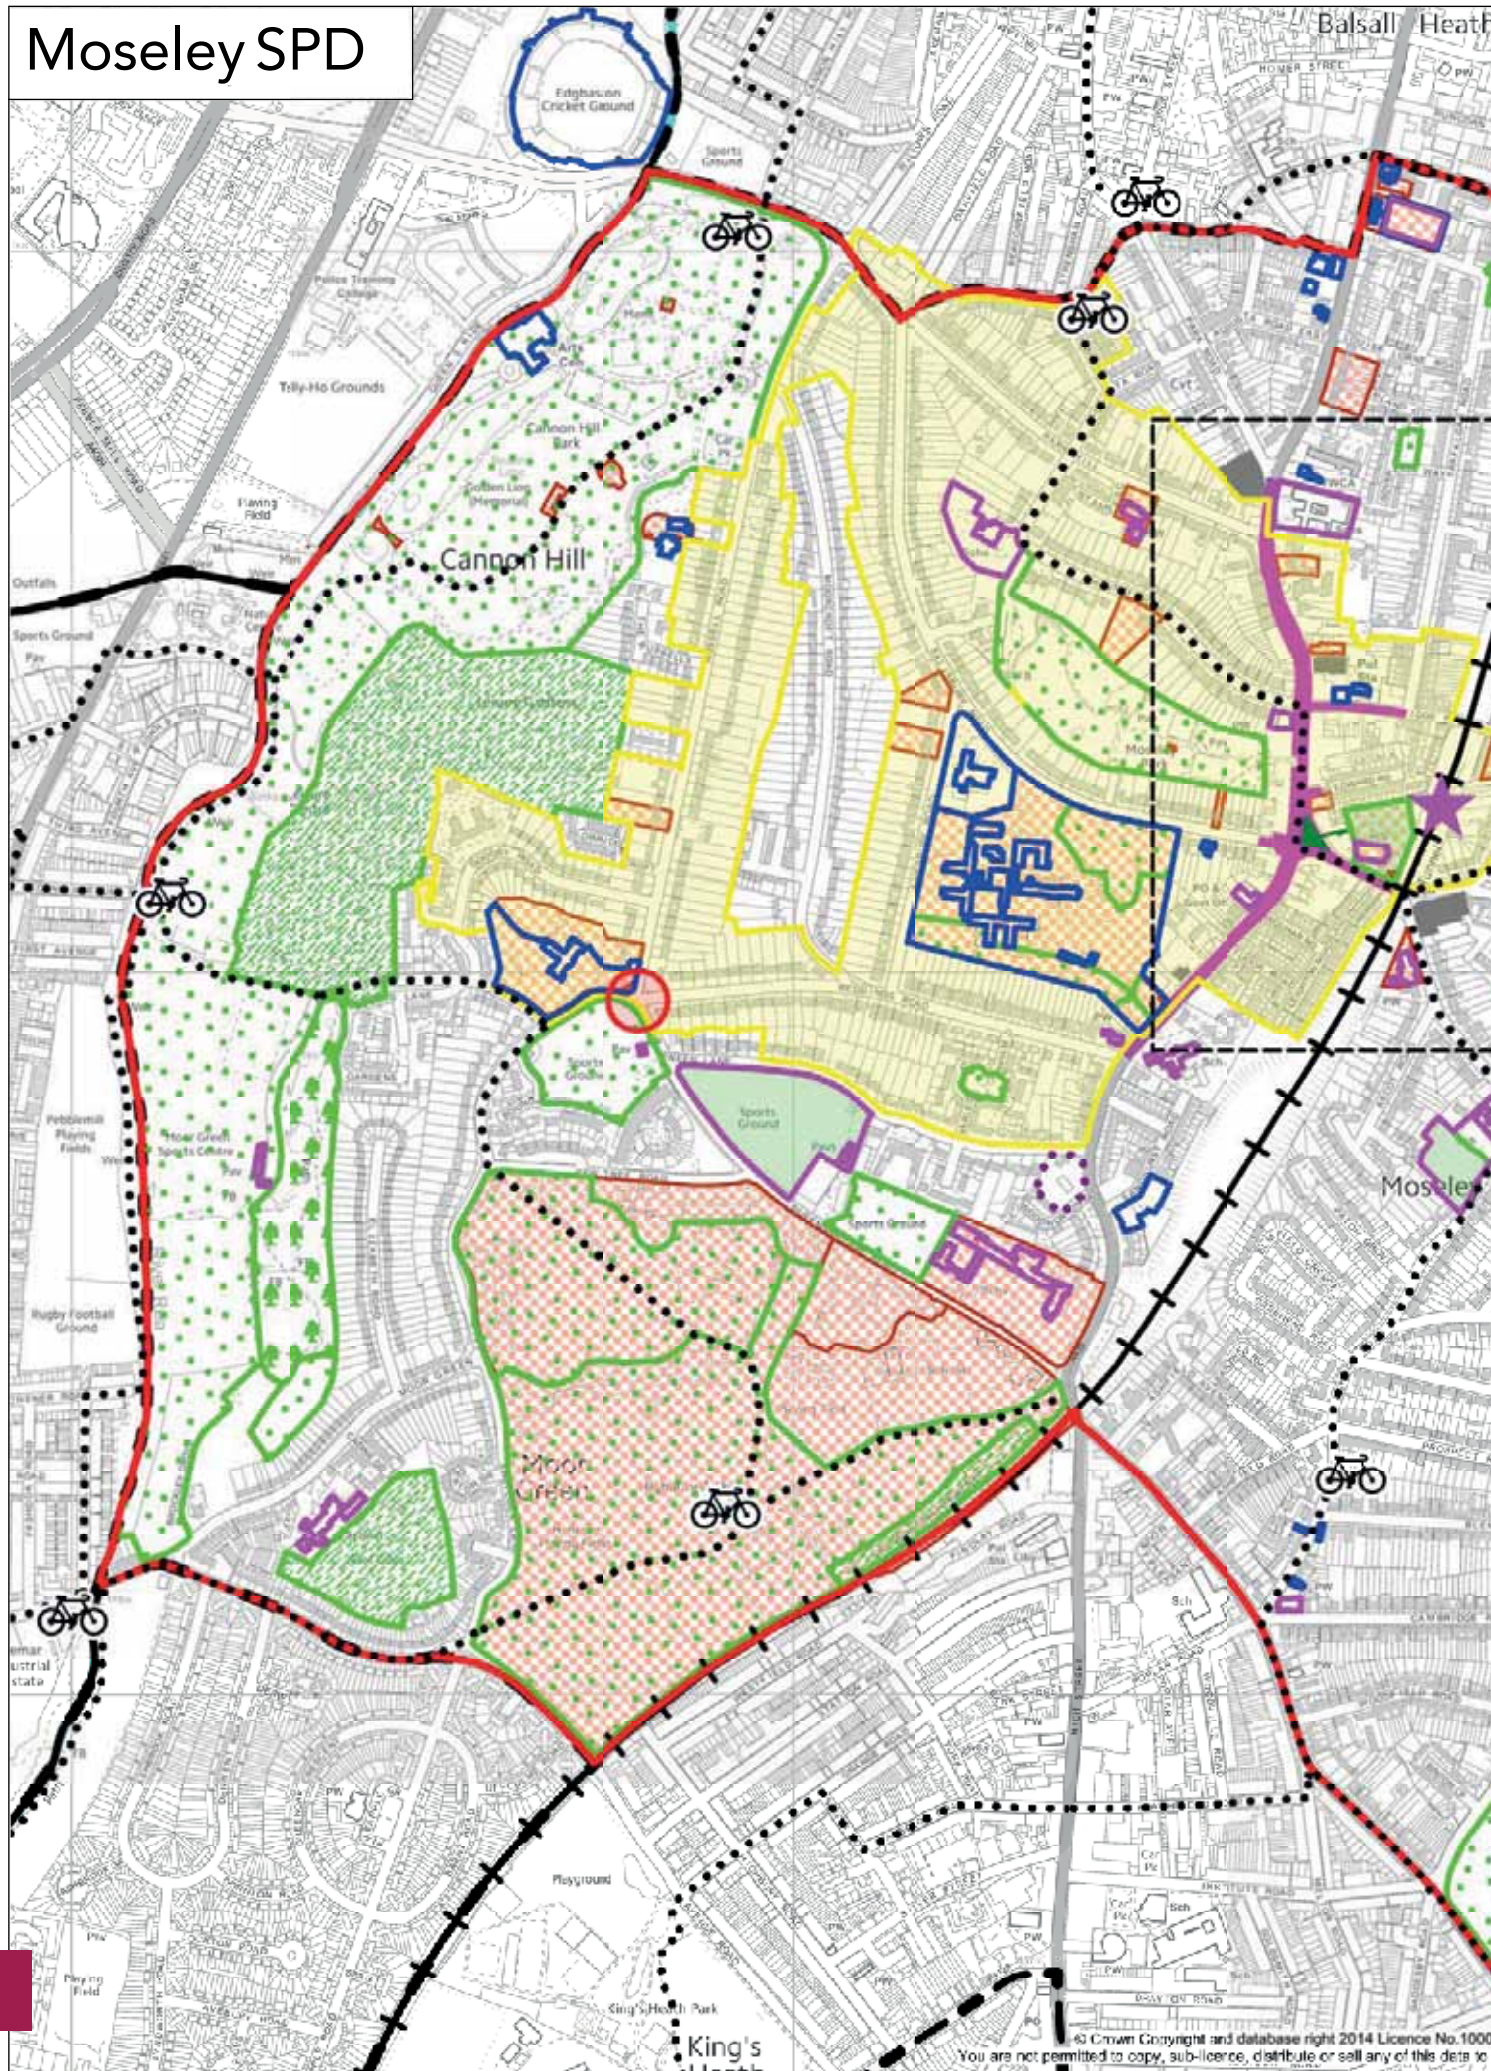

Moseley SPD

-  Potential affordable housing
-  Community assets
-  Possible new Open Space
-  Employment uses to be retained
-  SPD boundary
-  Conservation Areas
-  Existing Open Space
-  Woodland
-  Allotments/potential for micro generation
-  Wards
-  Possible new station
-  Camp Hill railway line
-  Traffic calming measures
-  Development proposals
-  Proposed village green
-  Cycle Routes
-  Road junction improvements
-  Inset Map
-  Listed Buildings
-  Rivers/water courses
- HE2** Policy References