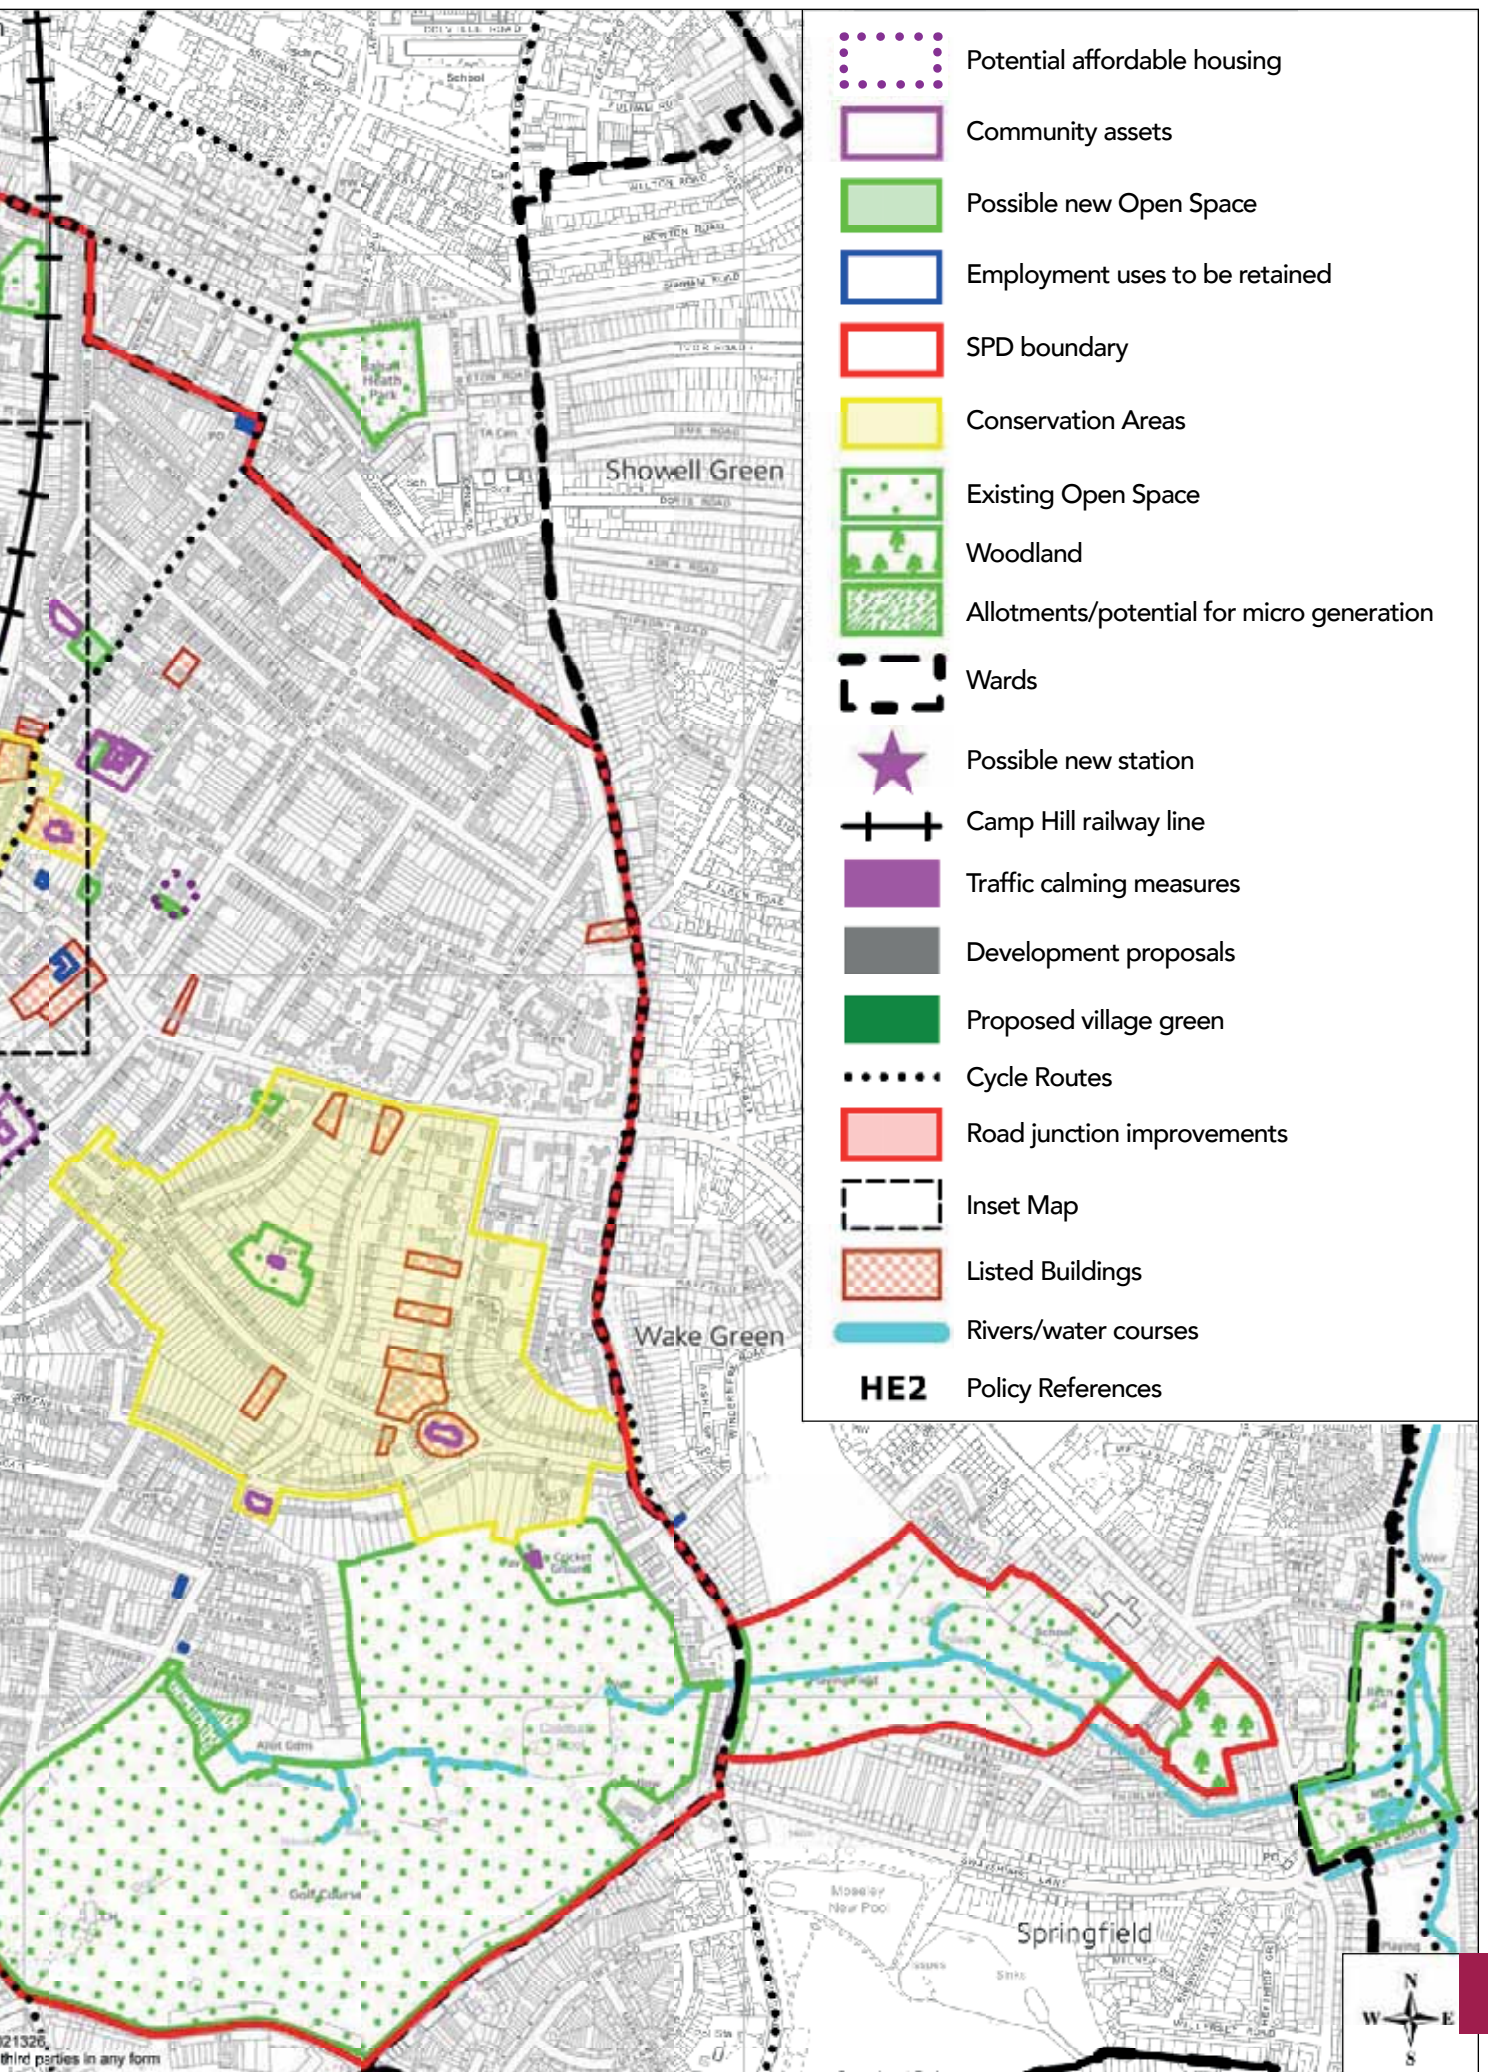

Moseley SPD

-  Potential affordable housing
-  Community assets
-  Possible new Open Space
-  Employment uses to be retained
-  SPD boundary
-  Conservation Areas
-  Existing Open Space
-  Woodland
-  Allotments/potential for micro generation
-  Wards
-  Possible new station
-  Camp Hill railway line
-  Traffic calming measures
-  Development proposals
-  Proposed village green
-  Cycle Routes
-  Road junction improvements
-  Inset Map
-  Listed Buildings
-  Rivers/water courses
- HE2** Policy References