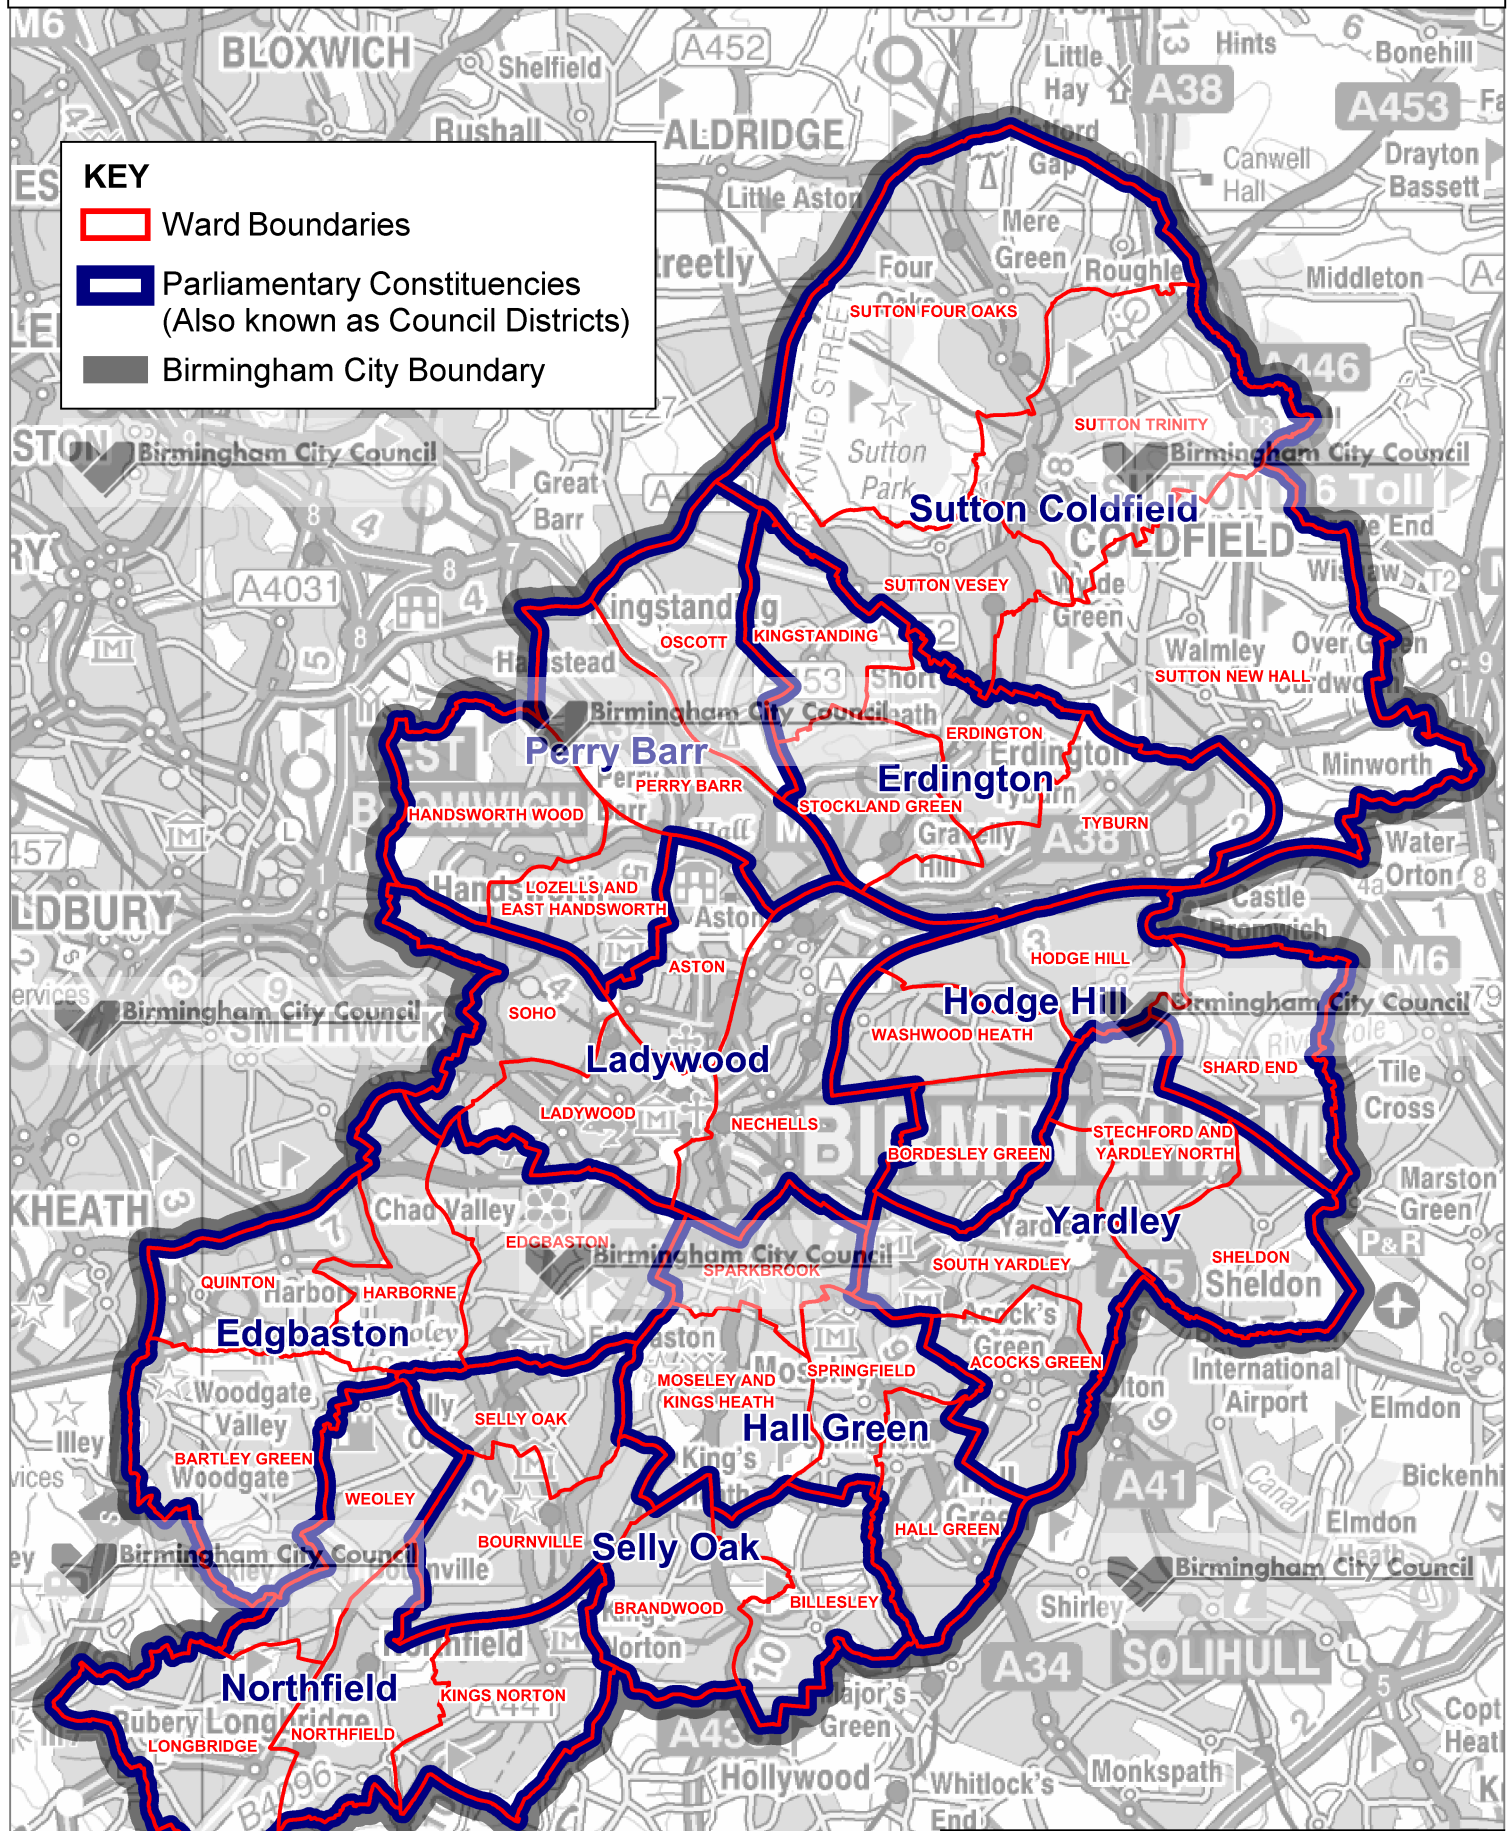

Wards & Parliamentary Constituencies

KEY

- Ward Boundaries
- Parliamentary Constituencies (Also known as Council Districts)
- Birmingham City Boundary

Map produced by GIS Team
 Planning Strategy
 Development Directorate
 Tel - 0121 675 9266