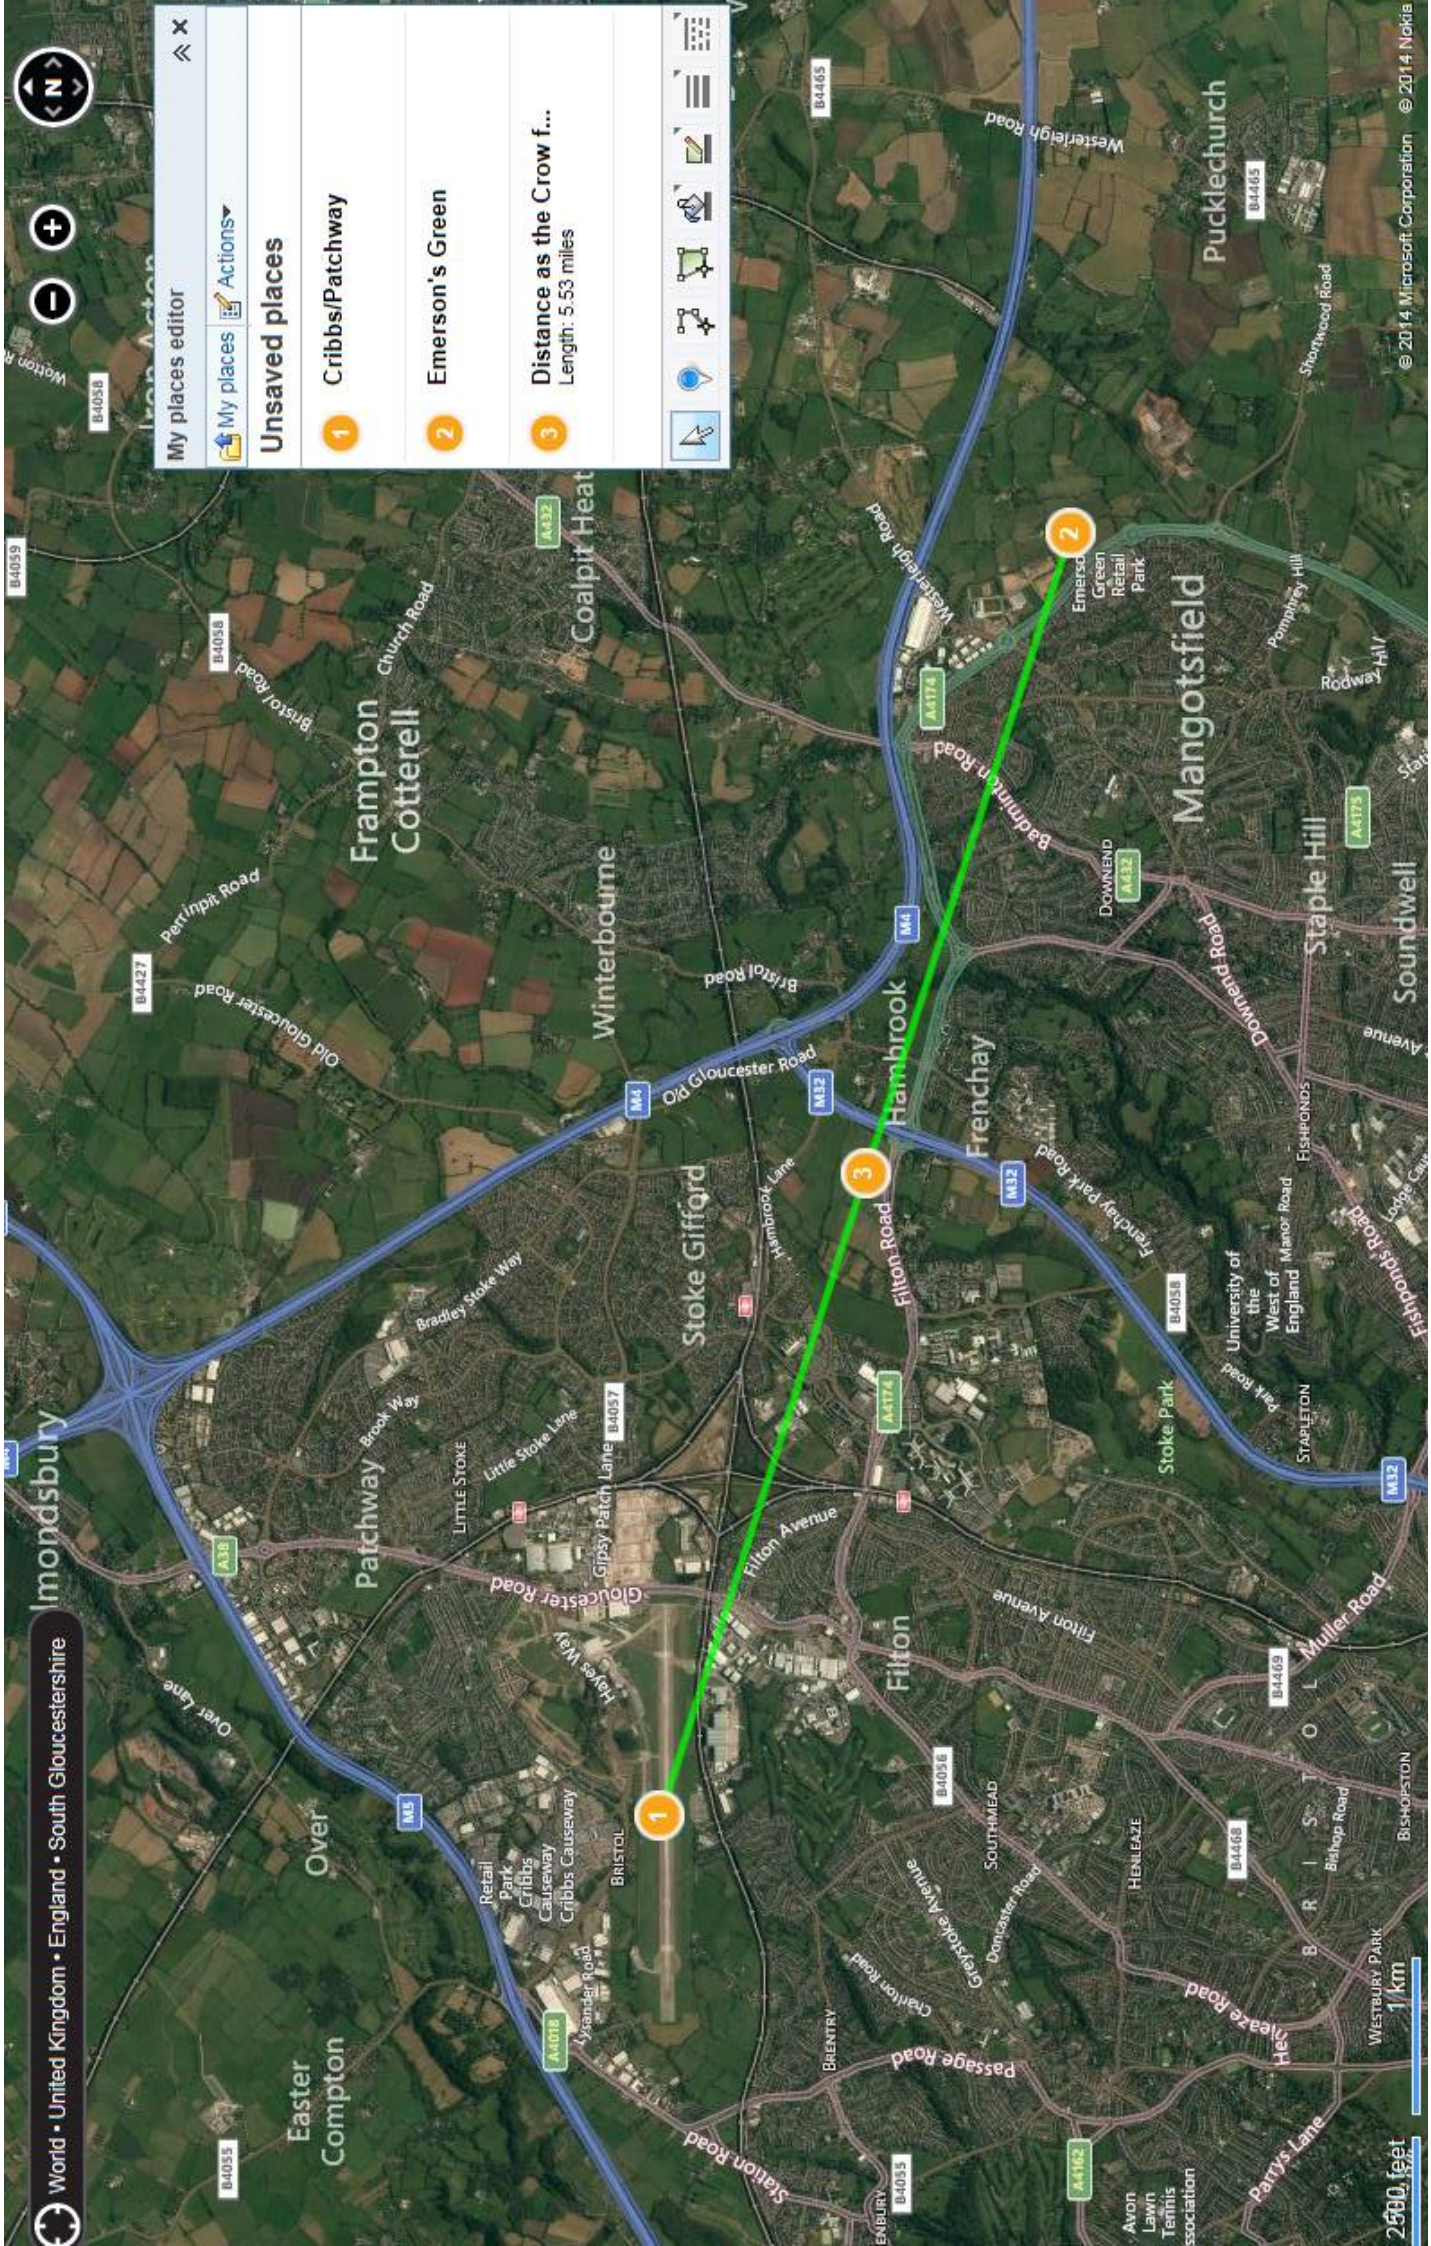

My places editor

My places Actions

Unsaved places

- 1 Cribbs/Patchway
- 2 Emerson's Green

Distance as the Crow f...
Length: 5.53 miles

2500 feet

1 km