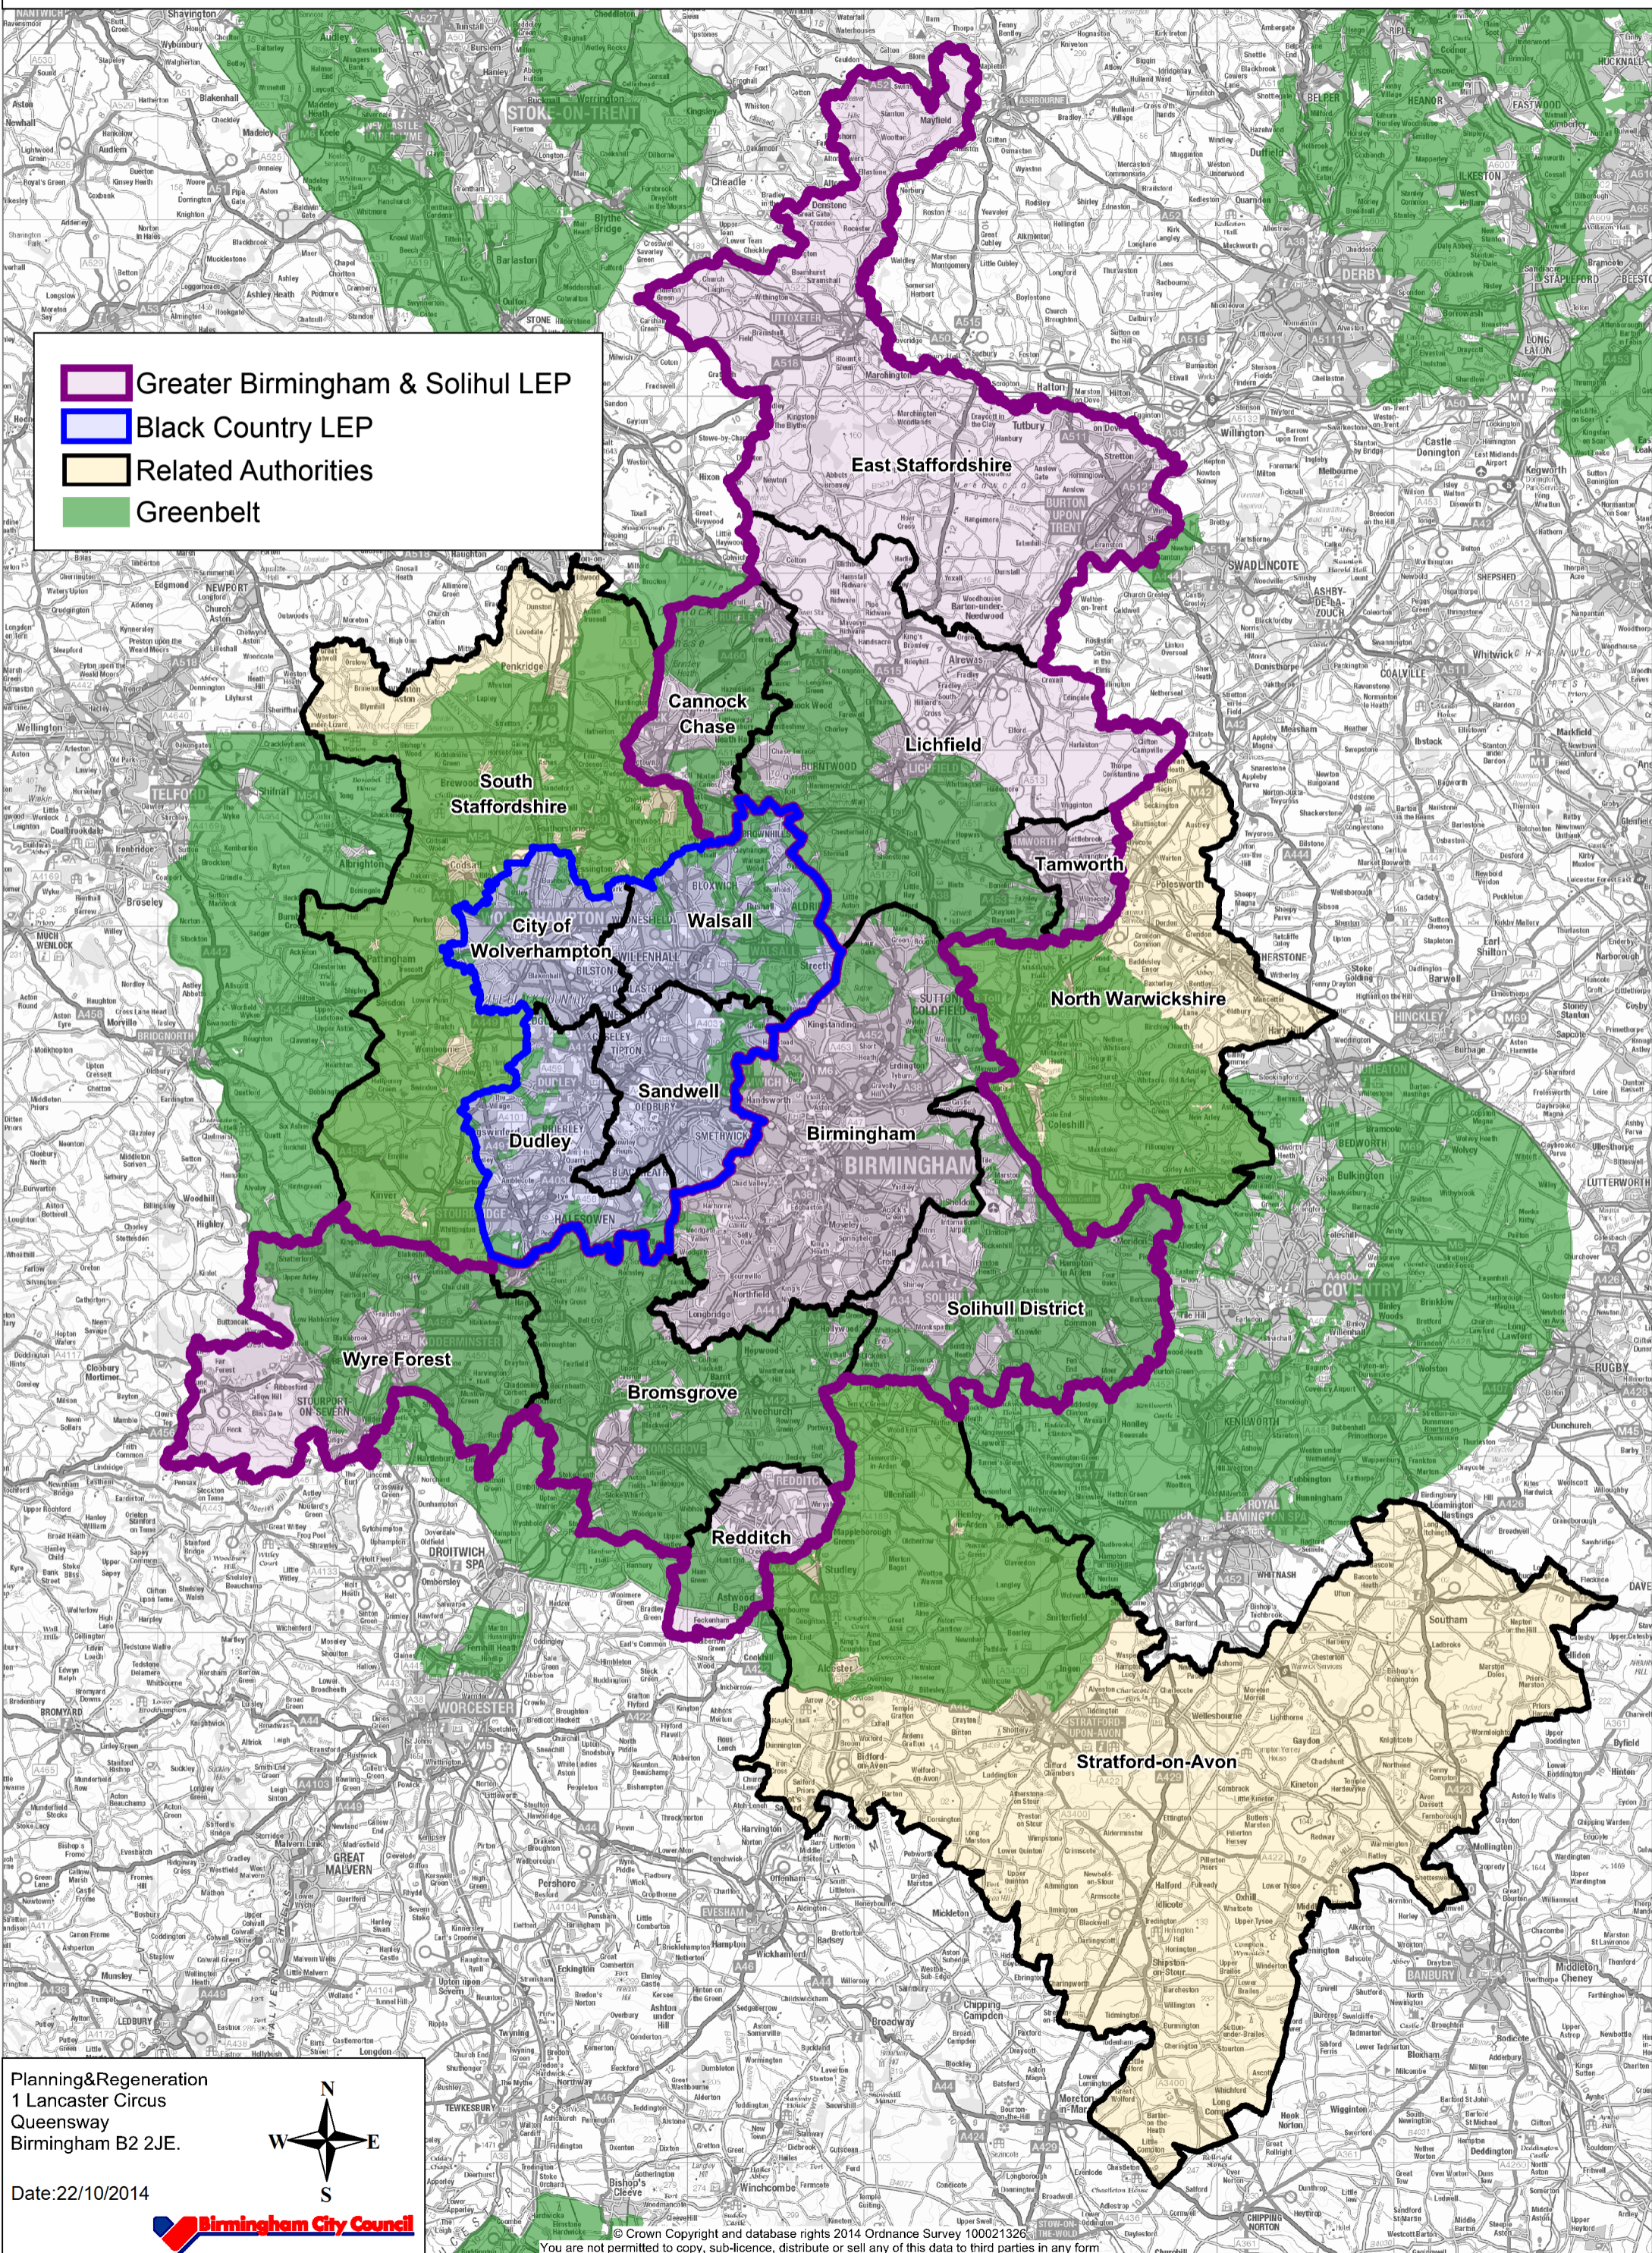

Greater Birmingham & Solihull LEP / Black Country LEP

- Greater Birmingham & Solihull LEP
- Black Country LEP
- Related Authorities
- Greenbelt

Planning & Regeneration
 1 Lancaster Circus
 Queensway
 Birmingham B2 2JE.

Date: 22/10/2014

Birmingham City Council