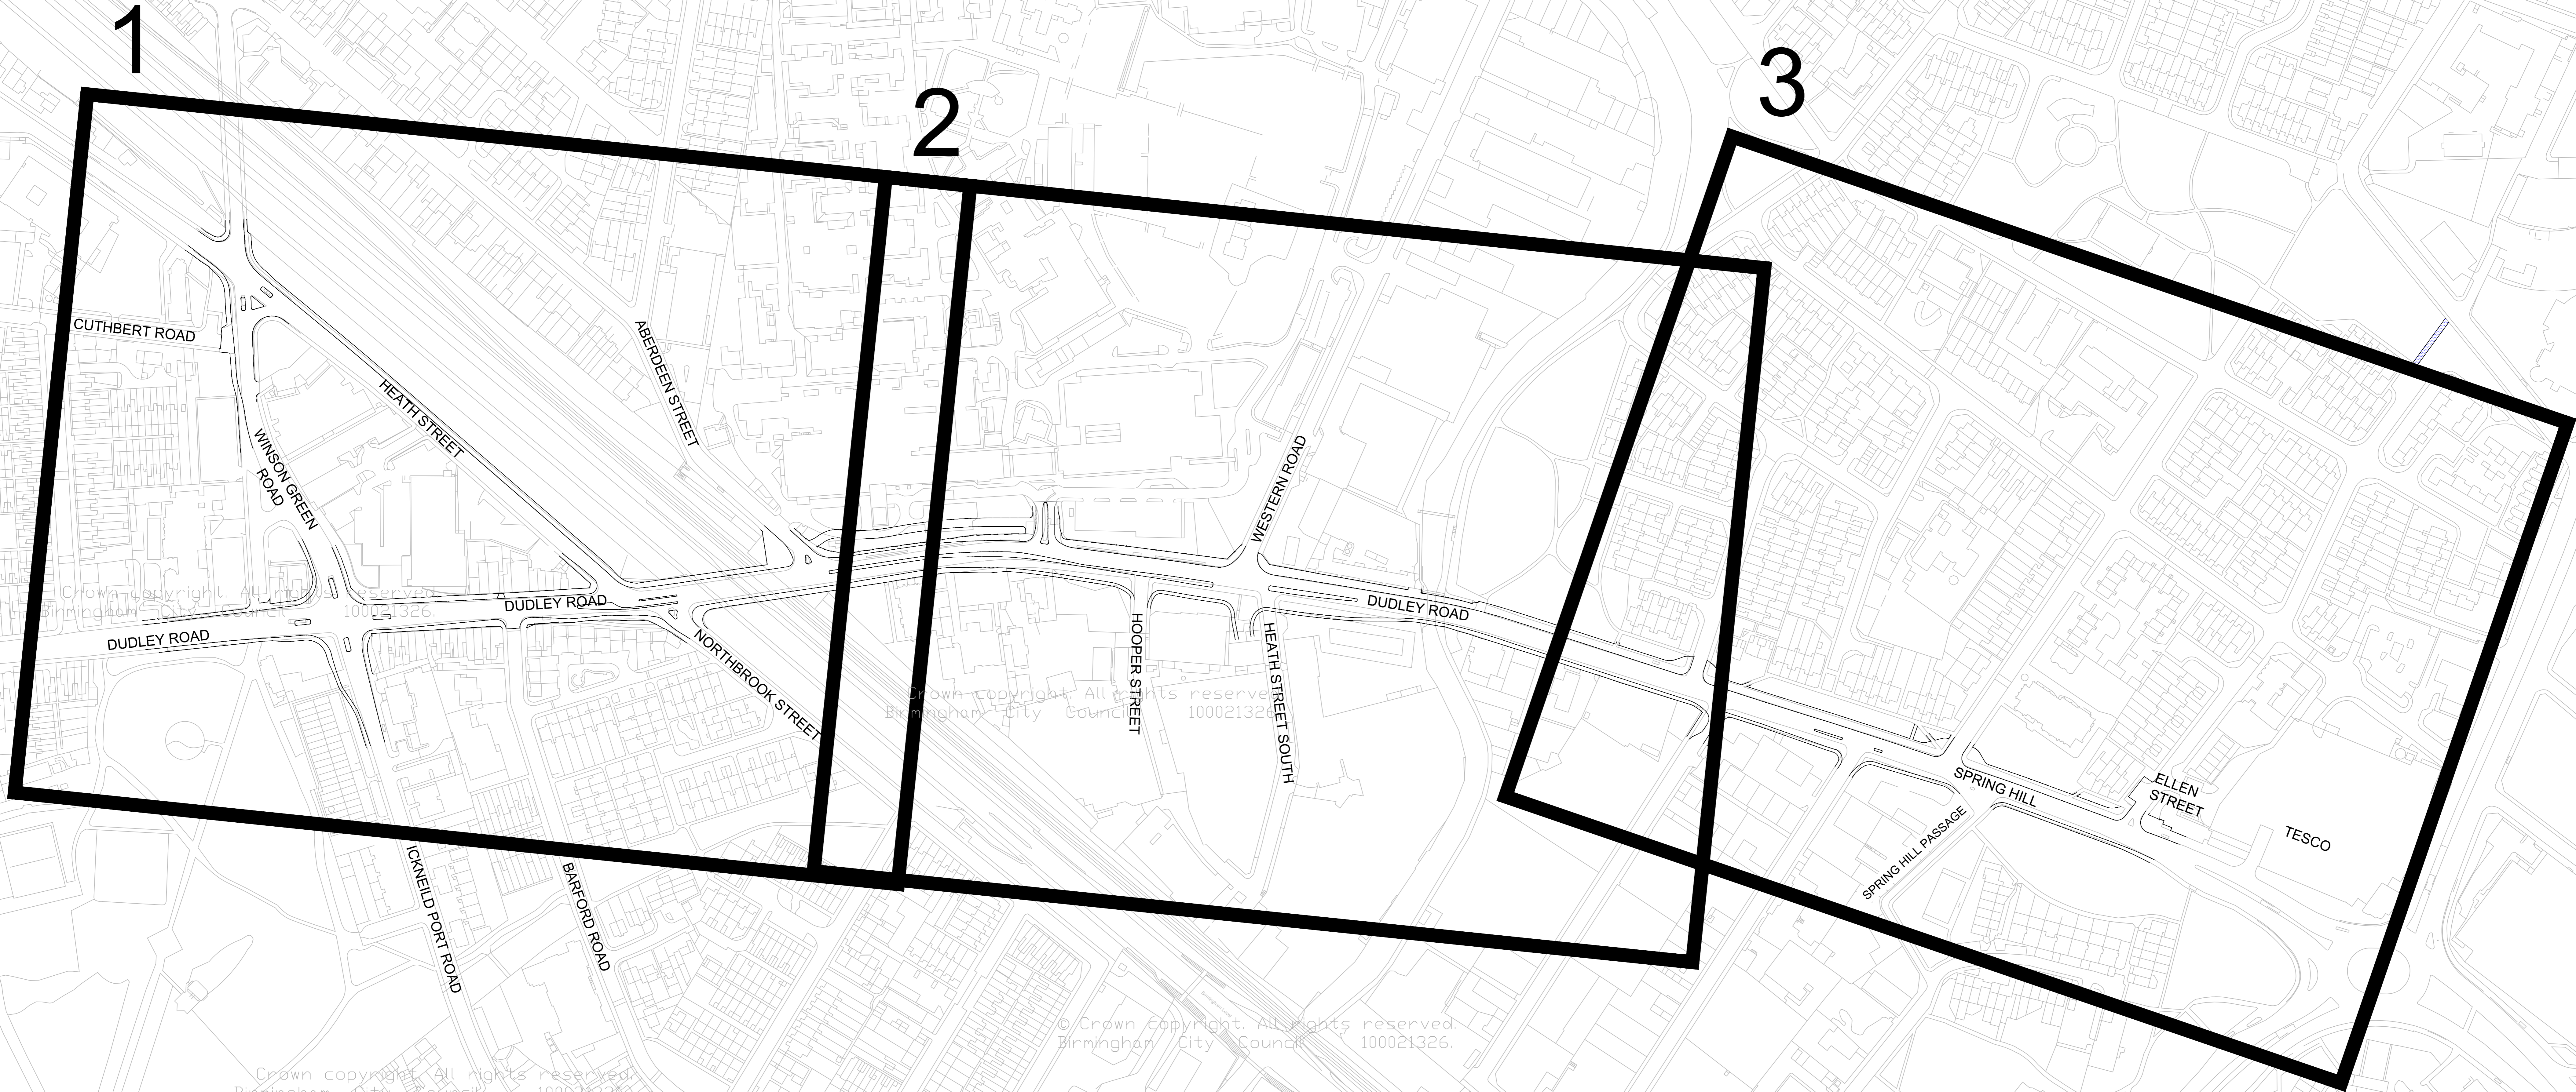

Map referred to in:-
The Birmingham City Council
(Dudley Road Winson Green/Spring Hill Ladywood)
Compulsory Purchase Order 2019
LOCATION PLAN

© Crown copyright. All rights reserved.
 Birmingham City Council 100021326

© Crown copyright. All rights reserved.
 Birmingham City Council 100021326

		SCHEME DUDLEY ROAD IMPROVEMENT SCHEME	
	DRAWING CPO LOCATION PLAN	DATE 01/01/2019	REVISIONS NO. REVISION BY DATE
		1	ISSUED FOR TENDERS
		2	REVISED
		3	REVISED
		4	REVISED
		5	REVISED
		6	REVISED
		7	REVISED
		8	REVISED
		9	REVISED
		10	REVISED
		11	REVISED
		12	REVISED
		13	REVISED
		14	REVISED
		15	REVISED
		16	REVISED
		17	REVISED
		18	REVISED
		19	REVISED
		20	REVISED
		21	REVISED
		22	REVISED
		23	REVISED
		24	REVISED