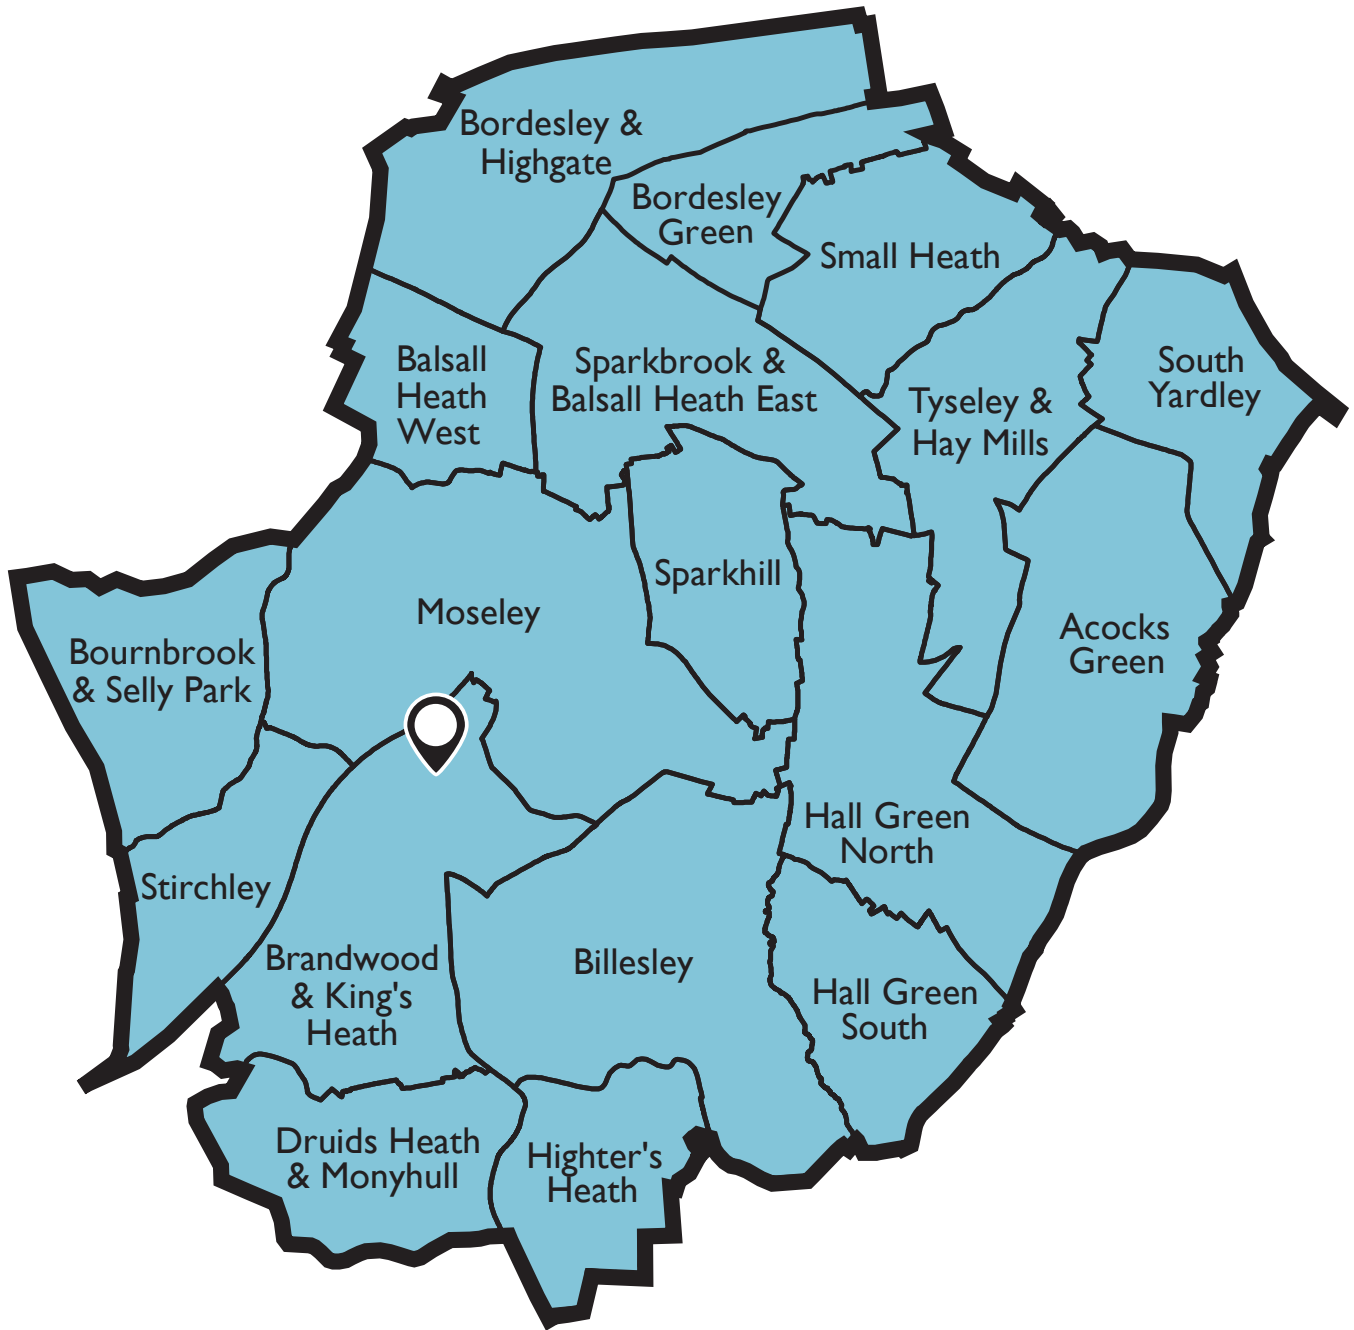

King Edward VI Camp Hill School For Girls Catchment Area

**KING EDWARD VI
CAMP HILL
SCHOOL FOR GIRLS**

**KING EDWARD VI
ACADEMY TRUST
BIRMINGHAM**