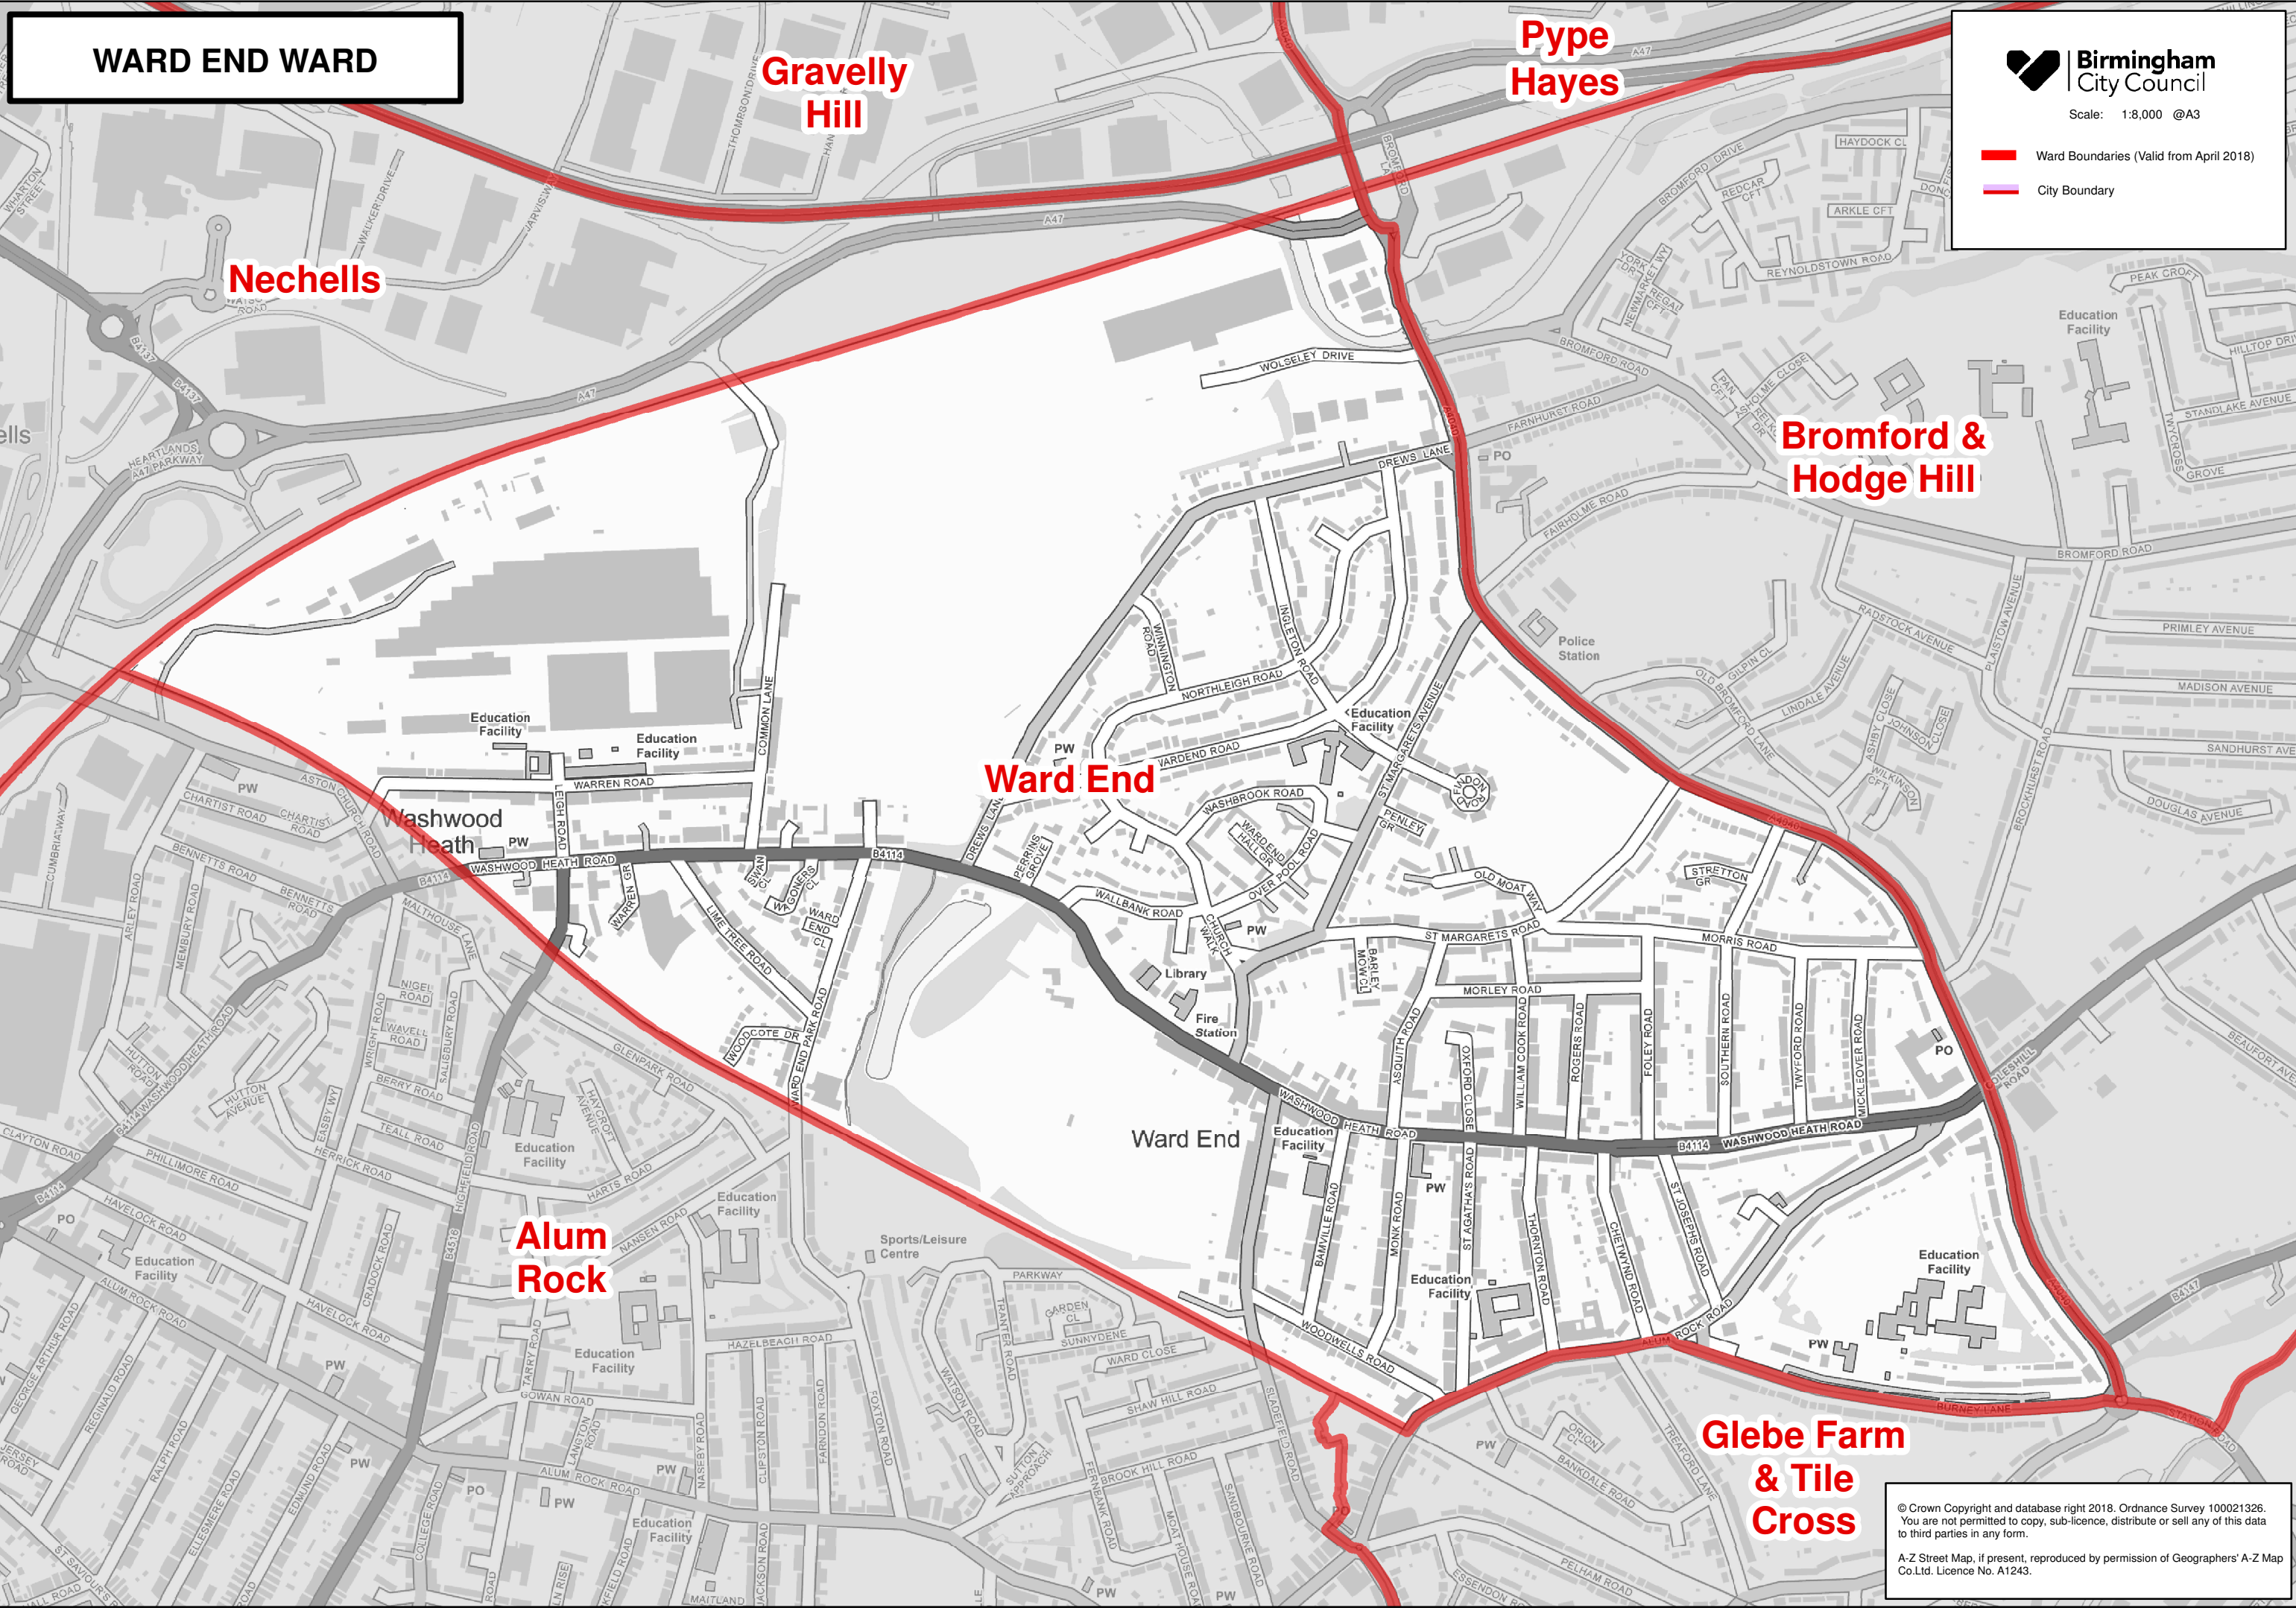

WARD END WARD

Birmingham City Council
Scale: 1:8,000 @A3

-  Ward Boundaries (Valid from April 2018)
-  City Boundary

© Crown Copyright and database right 2018. Ordnance Survey 100021326.
You are not permitted to copy, sub-licence, distribute or sell any of this data to third parties in any form.
A-Z Street Map, if present, reproduced by permission of Geographers' A-Z Map Co.Ltd. Licence No. A1243.