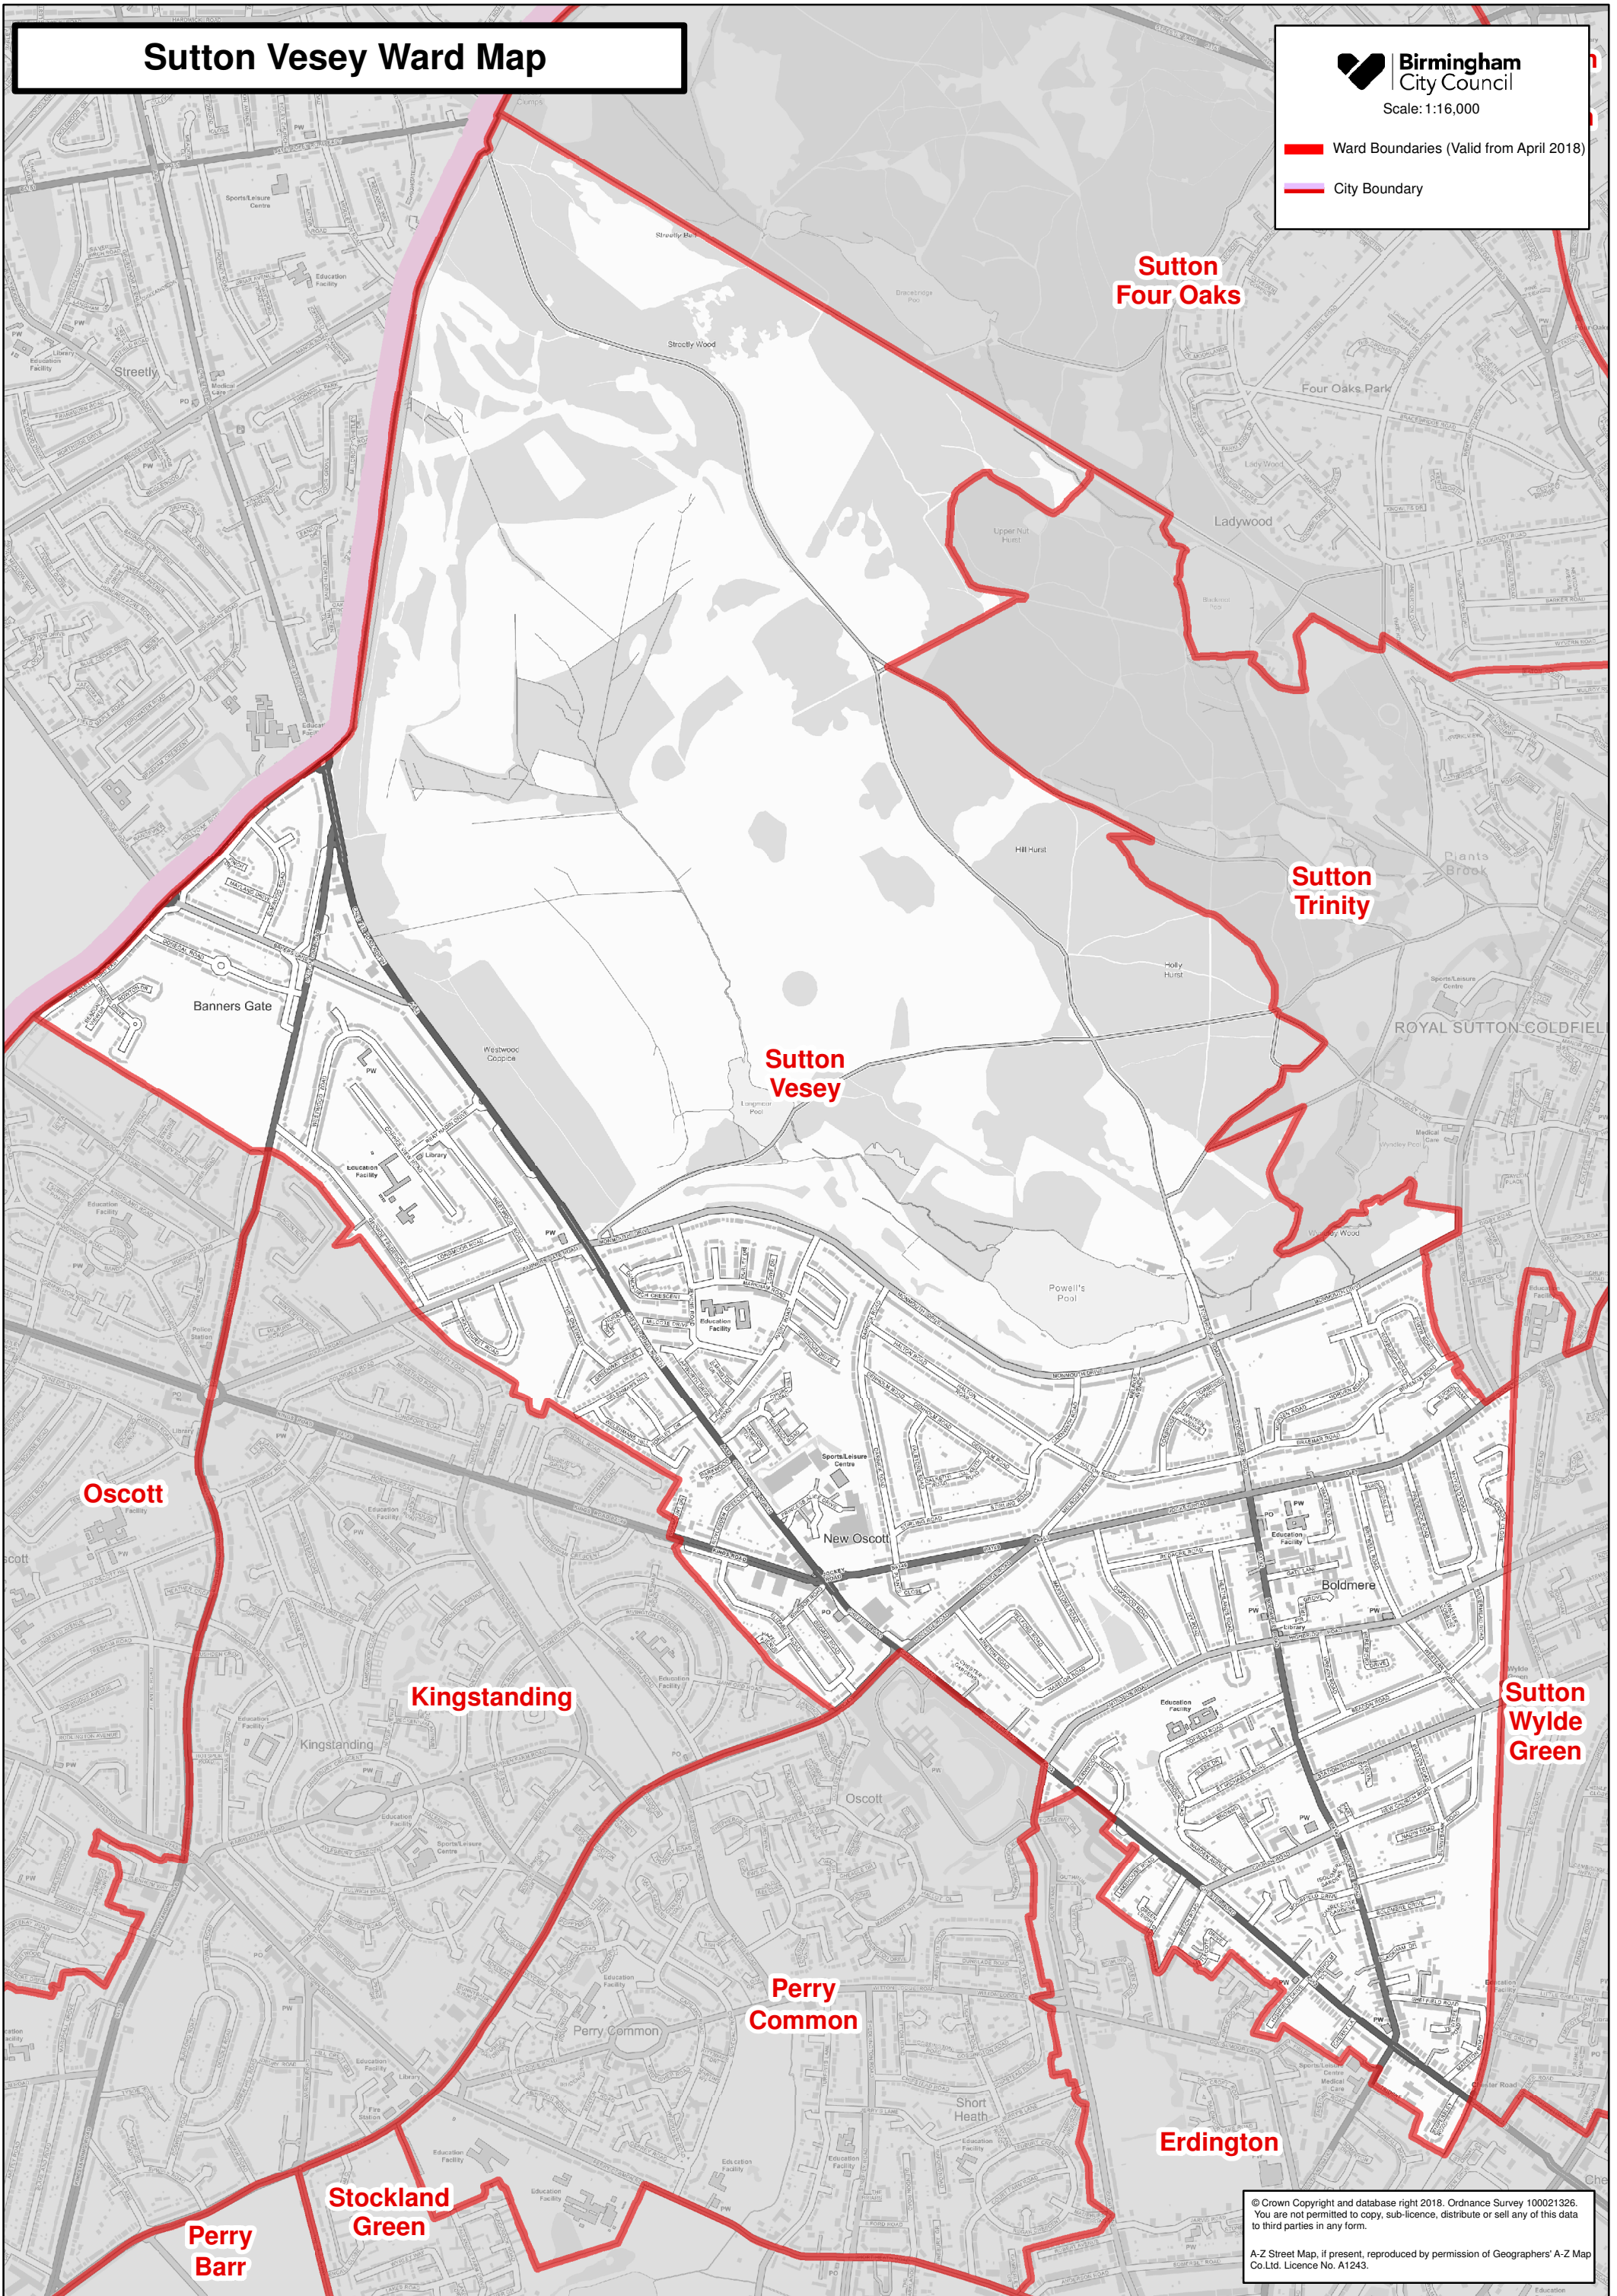

Sutton Vesey Ward Map

Birmingham City Council
Scale: 1:16,000

-  Ward Boundaries (Valid from April 2018)
-  City Boundary

© Crown Copyright and database right 2018. Ordnance Survey 100021326.
You are not permitted to copy, sub-licence, distribute or sell any of this data to third parties in any form.
A-Z Street Map, if present, reproduced by permission of Geographers' A-Z Map Co.Ltd. Licence No. A1243.