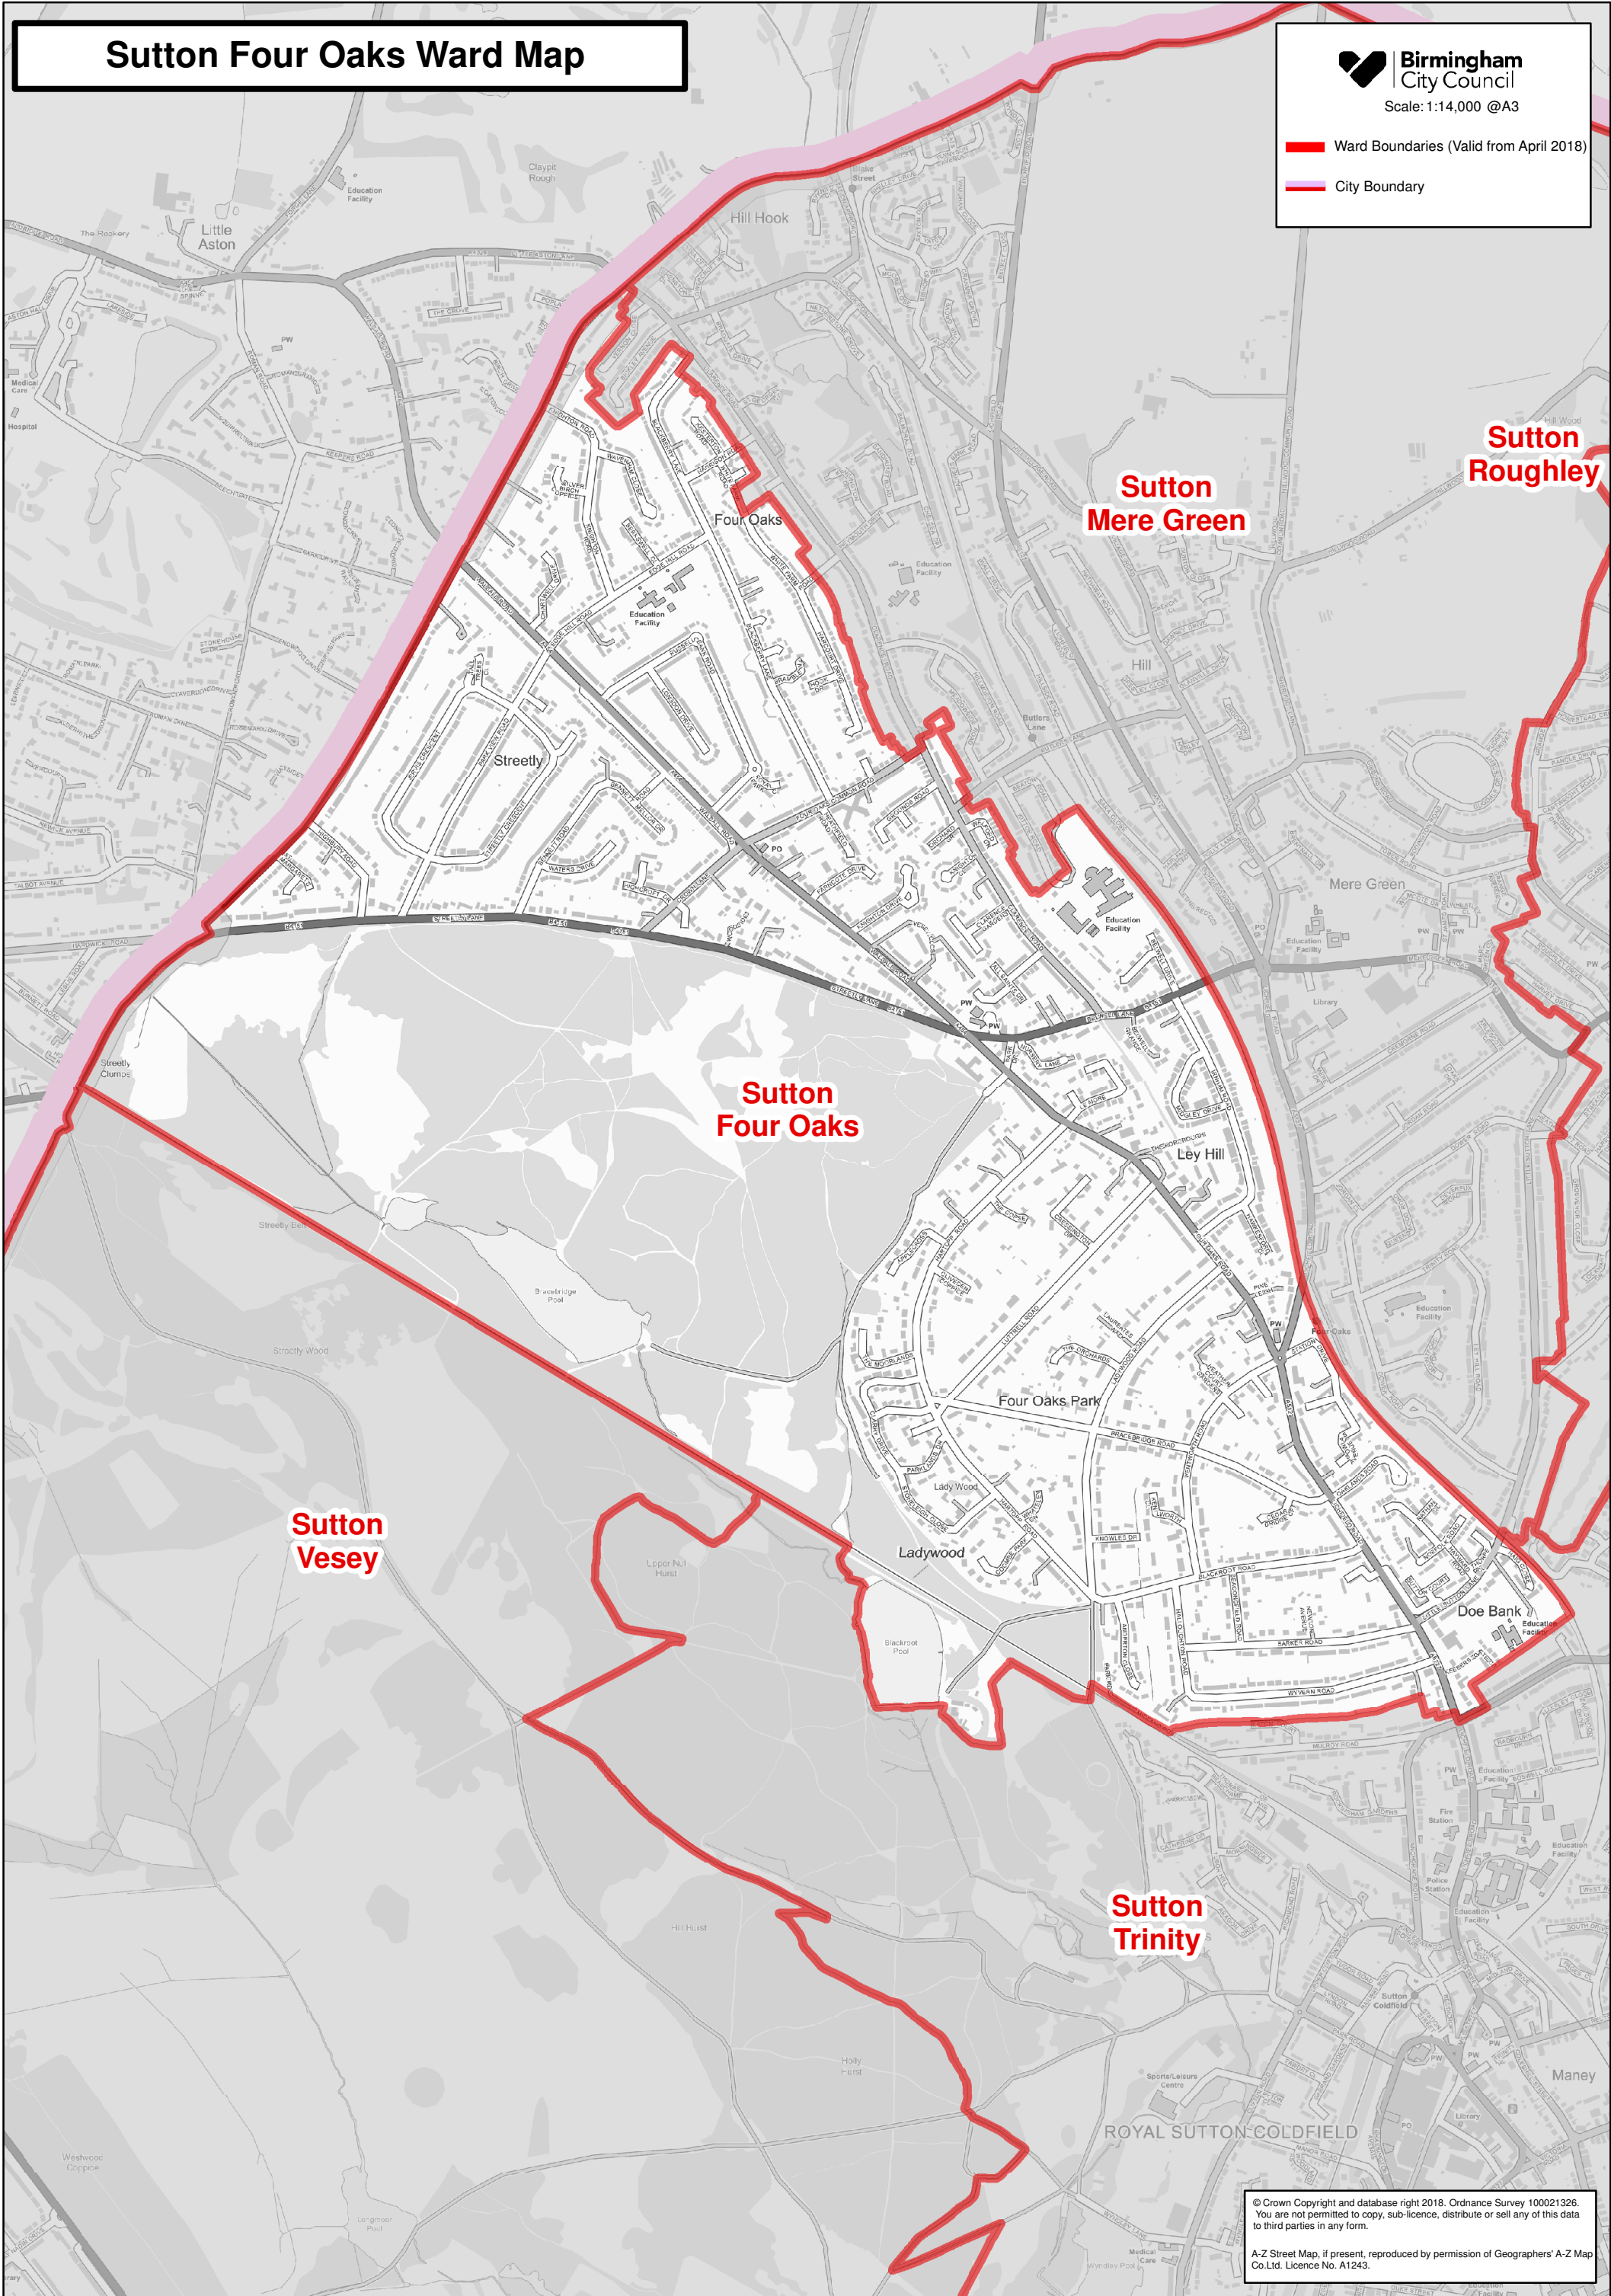

Sutton Four Oaks Ward Map

Birmingham City Council
Scale: 1:14,000 @A3

-  Ward Boundaries (Valid from April 2018)
-  City Boundary

© Crown Copyright and database right 2018. Ordnance Survey 100021326.
You are not permitted to copy, sub-licence, distribute or sell any of this data to third parties in any form.
A-Z Street Map, if present, reproduced by permission of Geographers' A-Z Map Co.Ltd. Licence No. A1243.