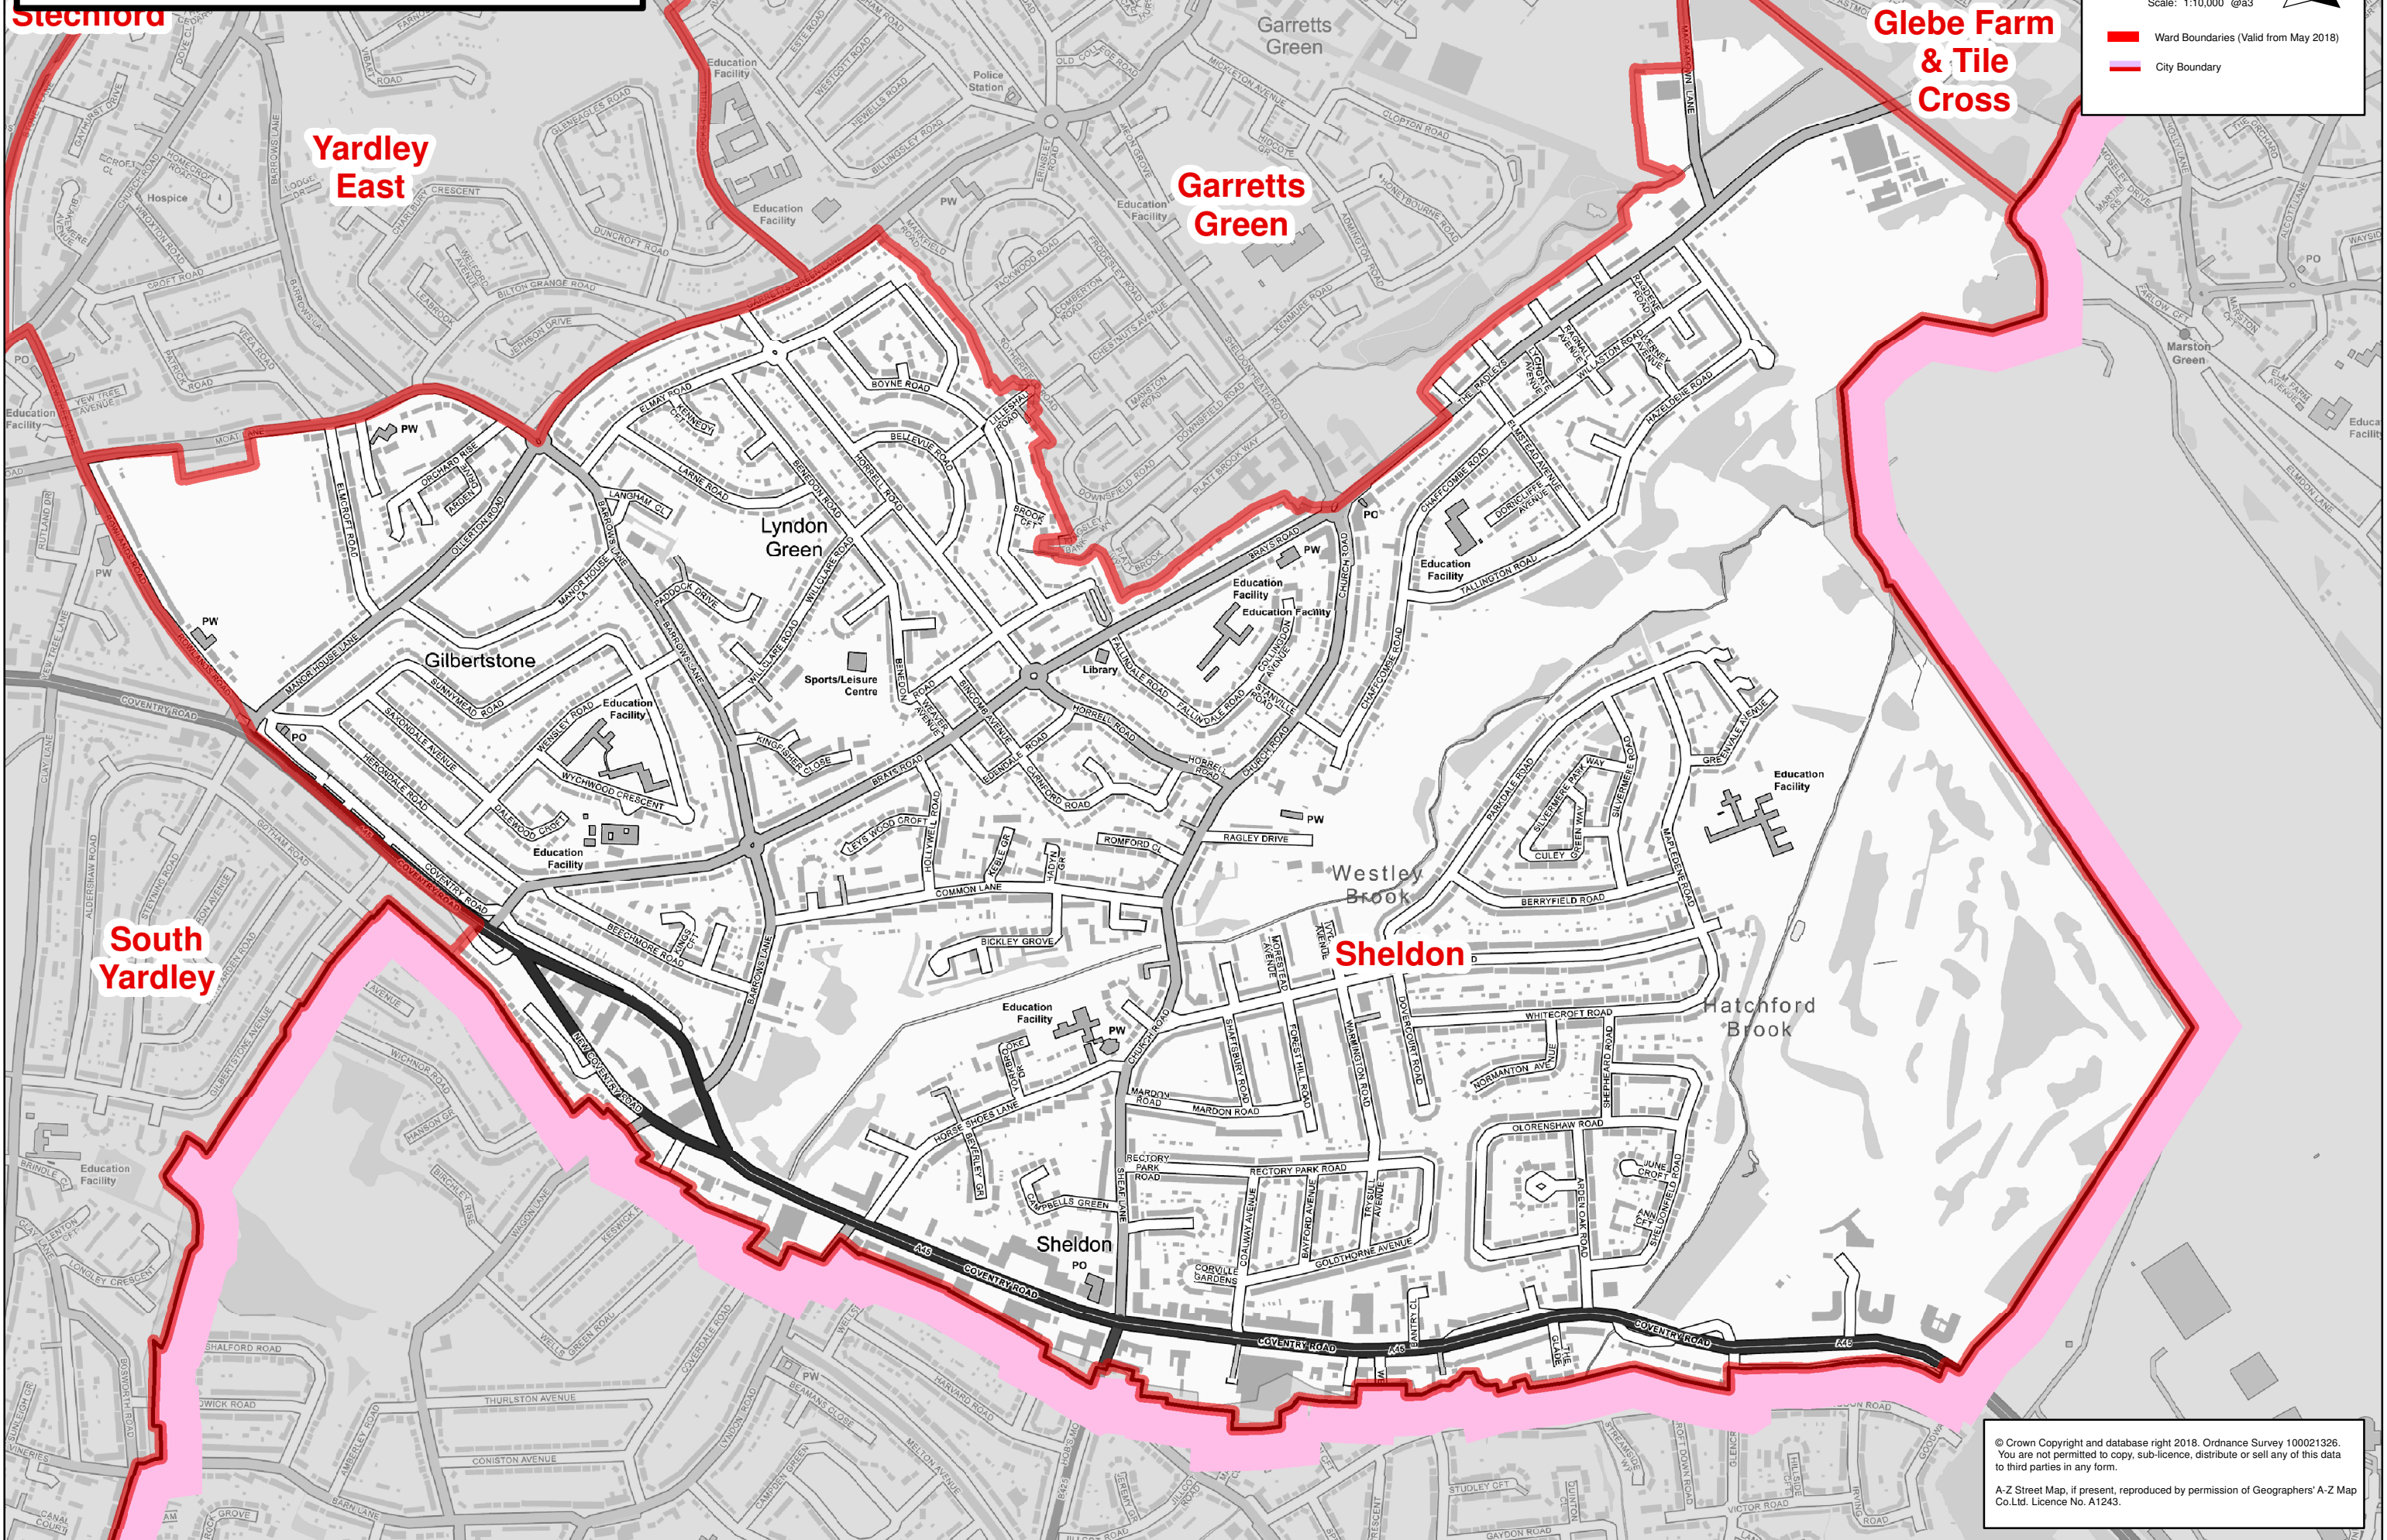

Sheldon Ward Map

Birmingham City Council
Scale: 1:10,000 @a3

- Ward Boundaries (Valid from May 2018)
- City Boundary

© Crown Copyright and database right 2018. Ordnance Survey 100021326. You are not permitted to copy, sub-licence, distribute or sell any of this data to third parties in any form.
A-Z Street Map, if present, reproduced by permission of Geographers' A-Z Map Co.Ltd. Licence No. A1243.