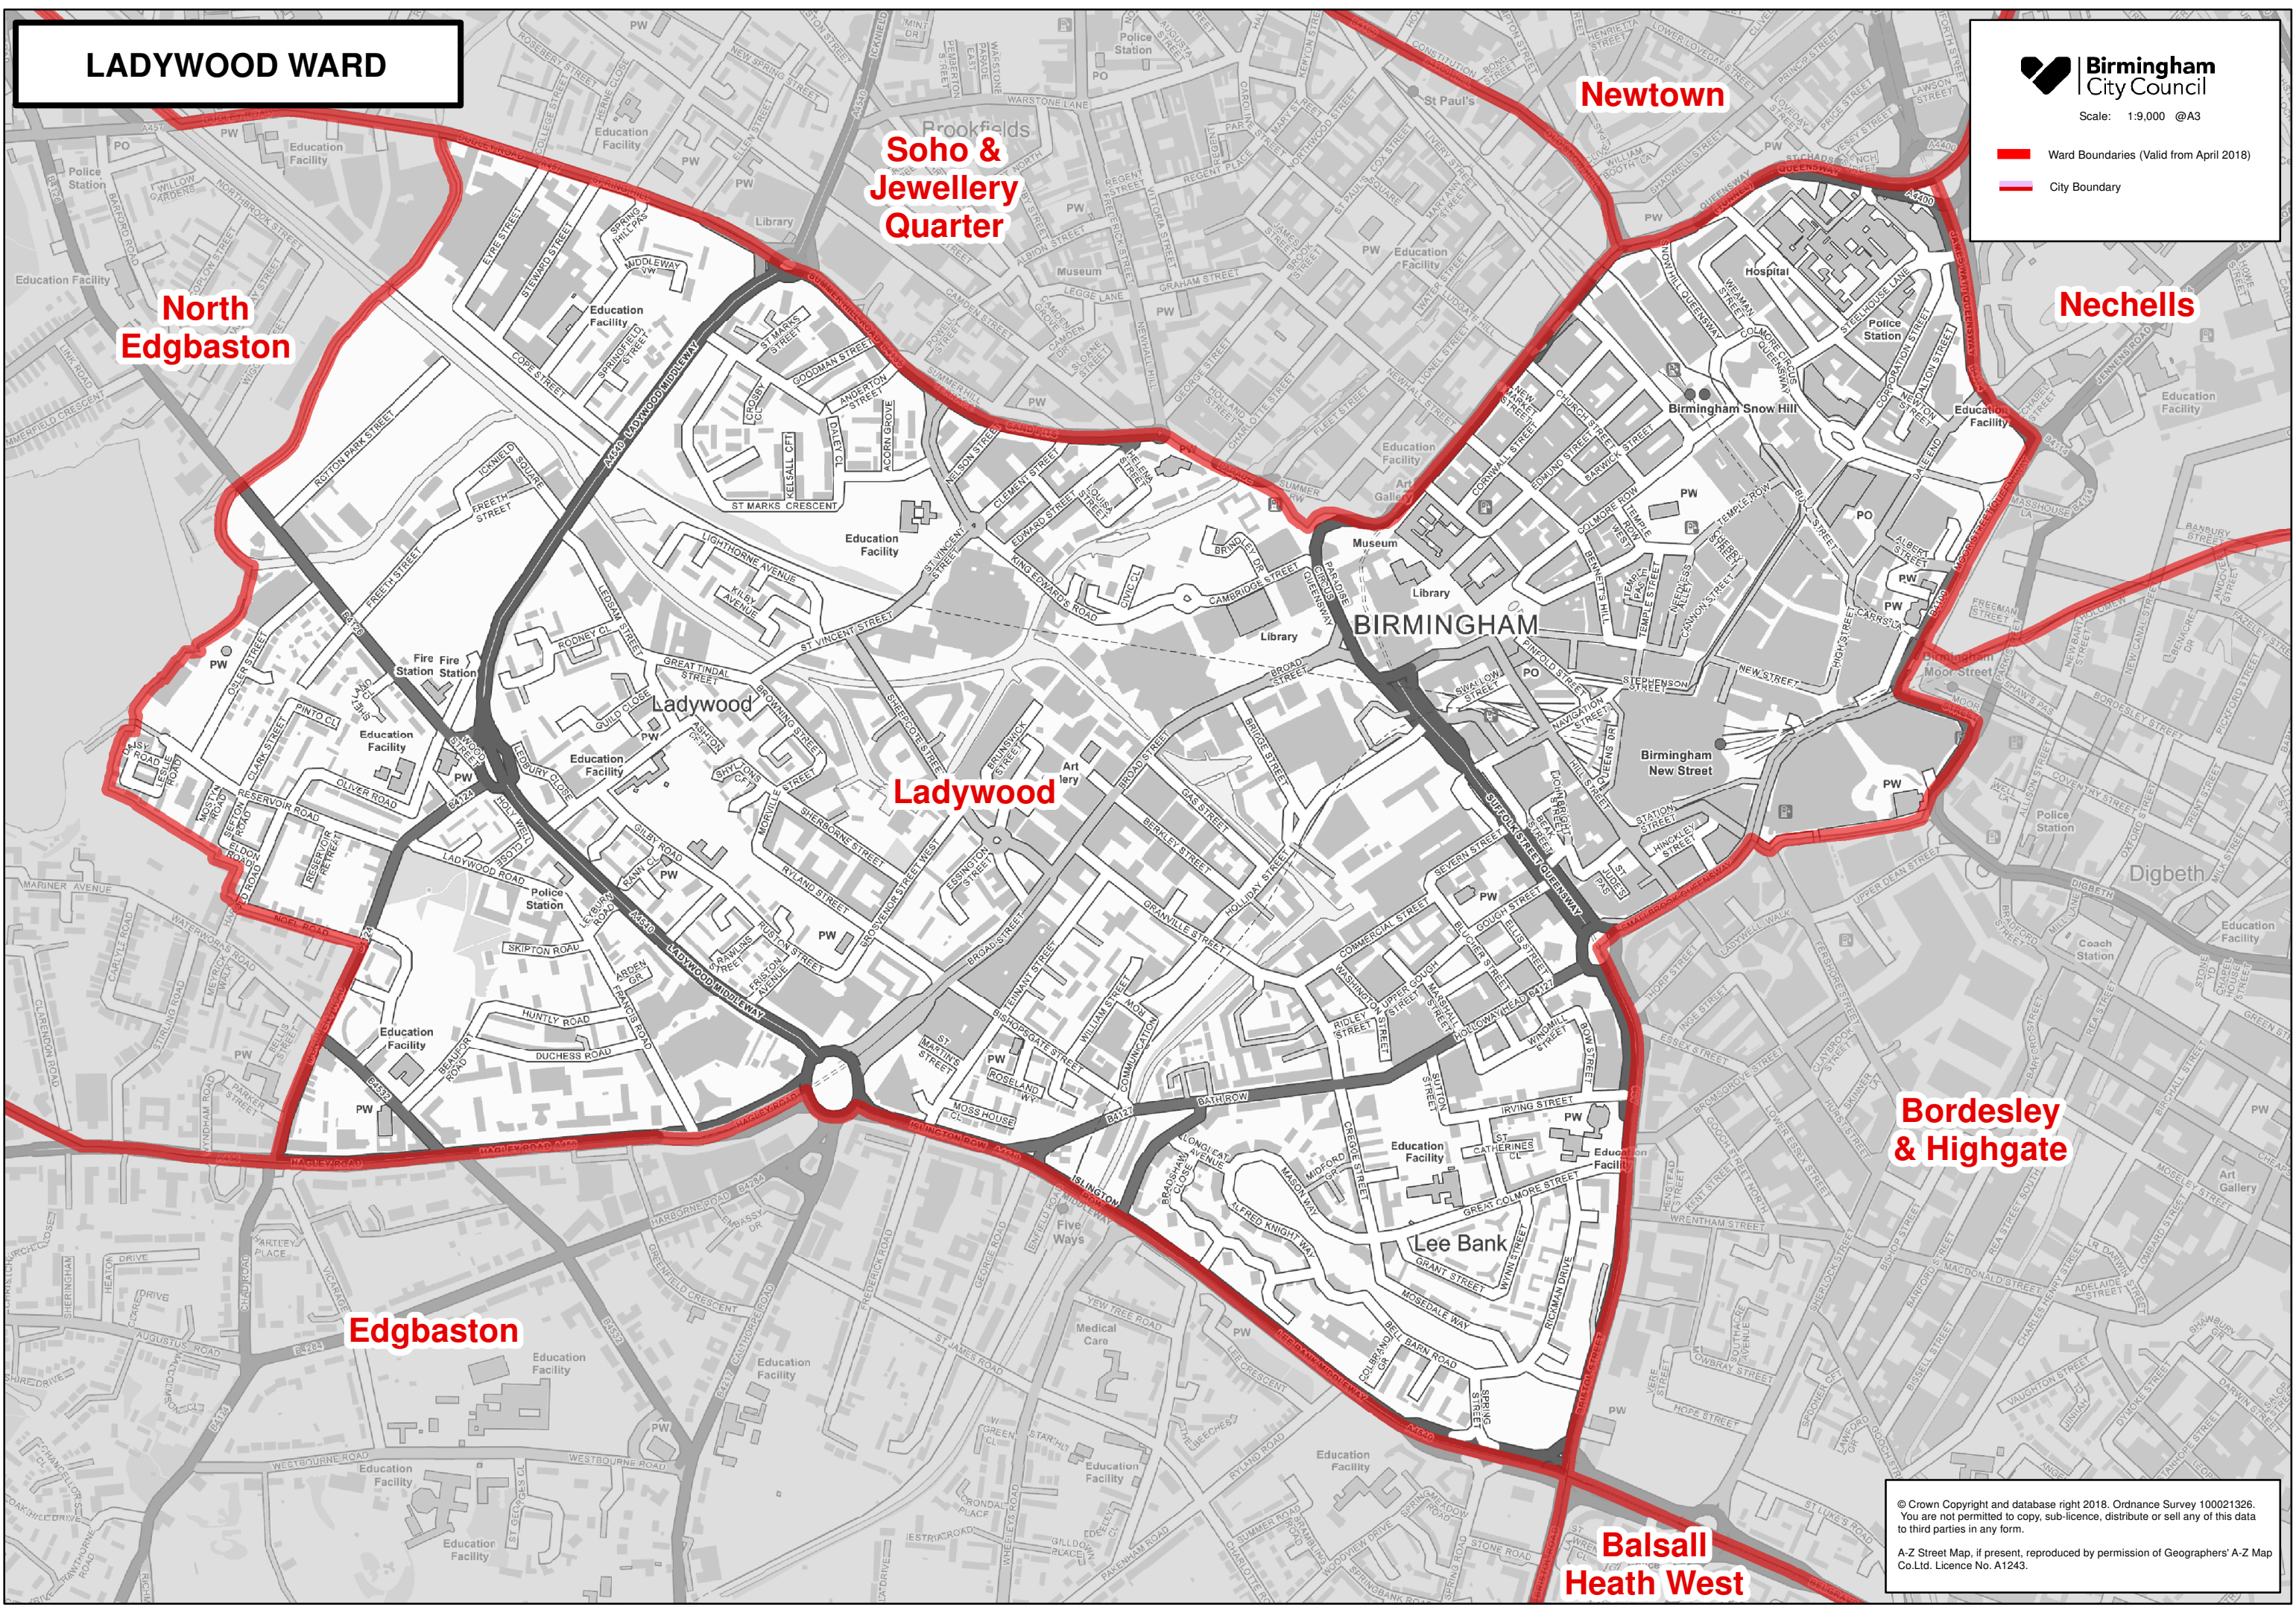

# LADYWOOD WARD

**Birmingham City Council**  
Scale: 1:9,000 @A3

- Ward Boundaries (Valid from April 2018)
- City Boundary

**Soho & Jewellery Quarter**

**North Edgbaston**

**Newtown**

**Nechells**

**Ladywood**

**BIRMINGHAM**

**Bordesley & Highgate**

**Edgbaston**

**Balsall Heath West**

© Crown Copyright and database right 2018. Ordnance Survey 100021326. You are not permitted to copy, sub-licence, distribute or sell any of this data to third parties in any form.  
A-Z Street Map, if present, reproduced by permission of Geographers' A-Z Map Co.Ltd. Licence No. A1243.