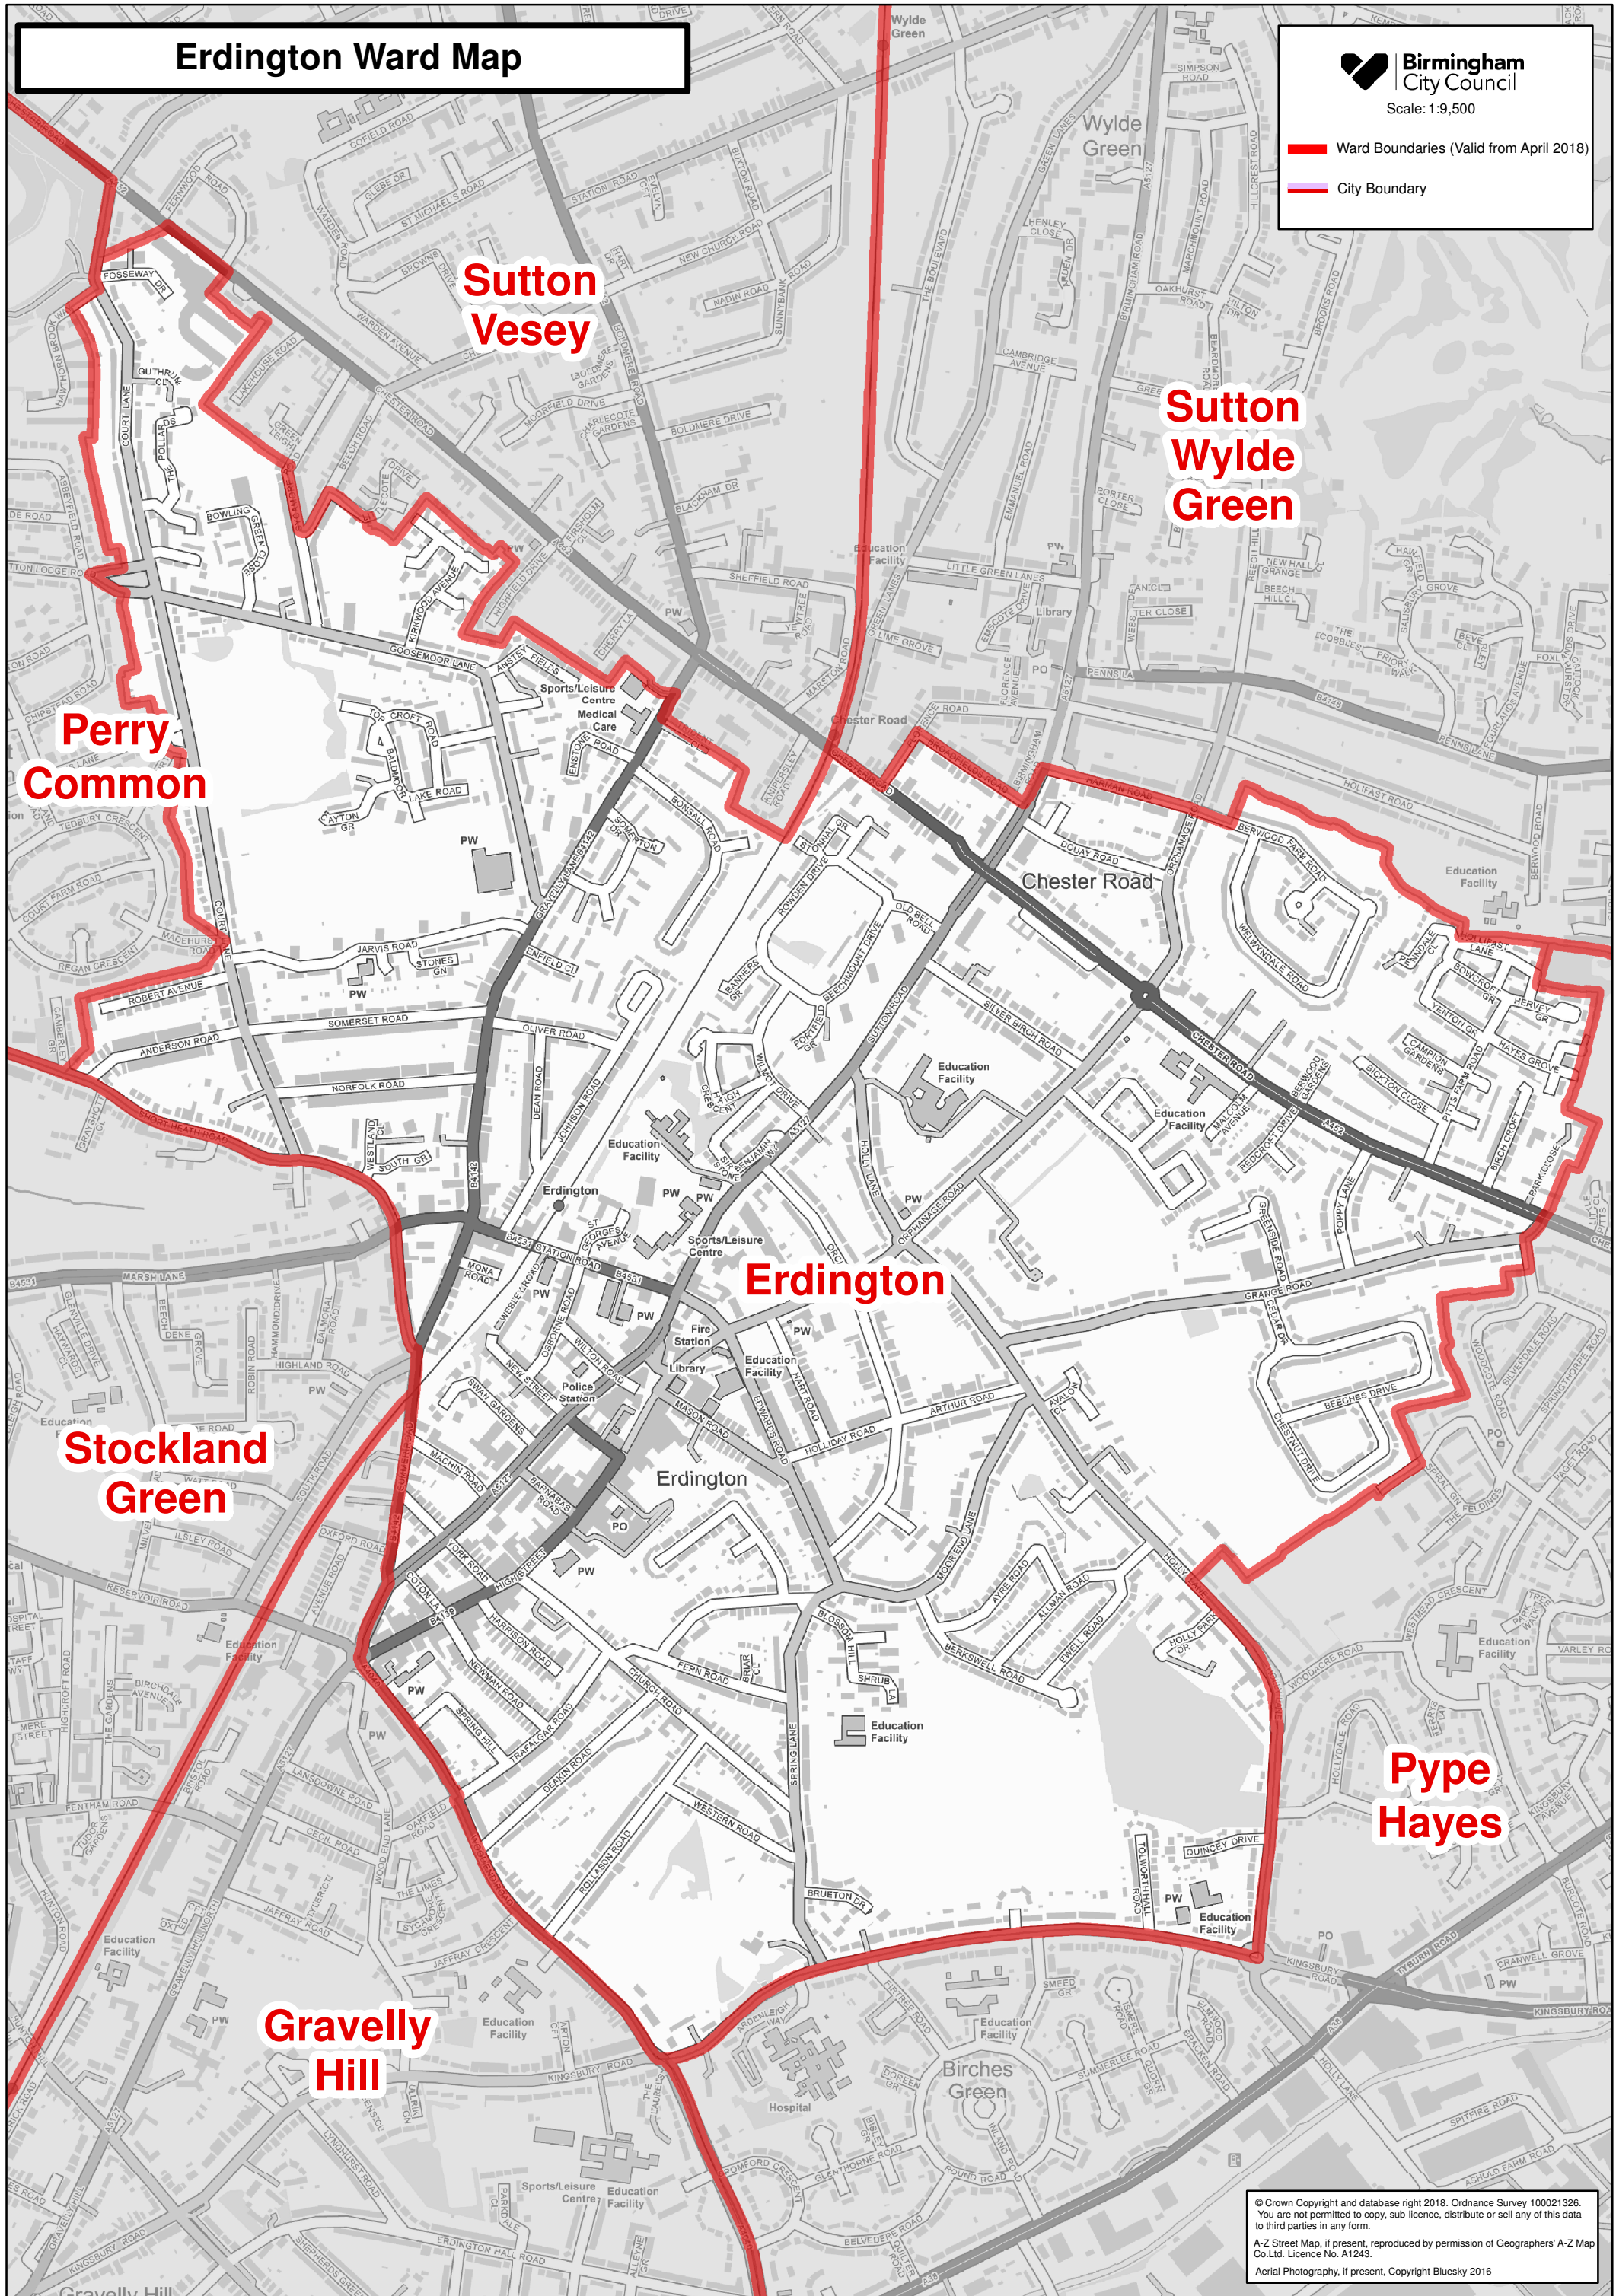

Erdington Ward Map

Birmingham City Council
Scale: 1:9,500

-  Ward Boundaries (Valid from April 2018)
-  City Boundary

© Crown Copyright and database right 2018. Ordnance Survey 100021326.
You are not permitted to copy, sub-licence, distribute or sell any of this data to third parties in any form.
A-Z Street Map, if present, reproduced by permission of Geographers' A-Z Map Co.Ltd. Licence No. A1243.
Aerial Photography, if present, Copyright Bluesky 2016