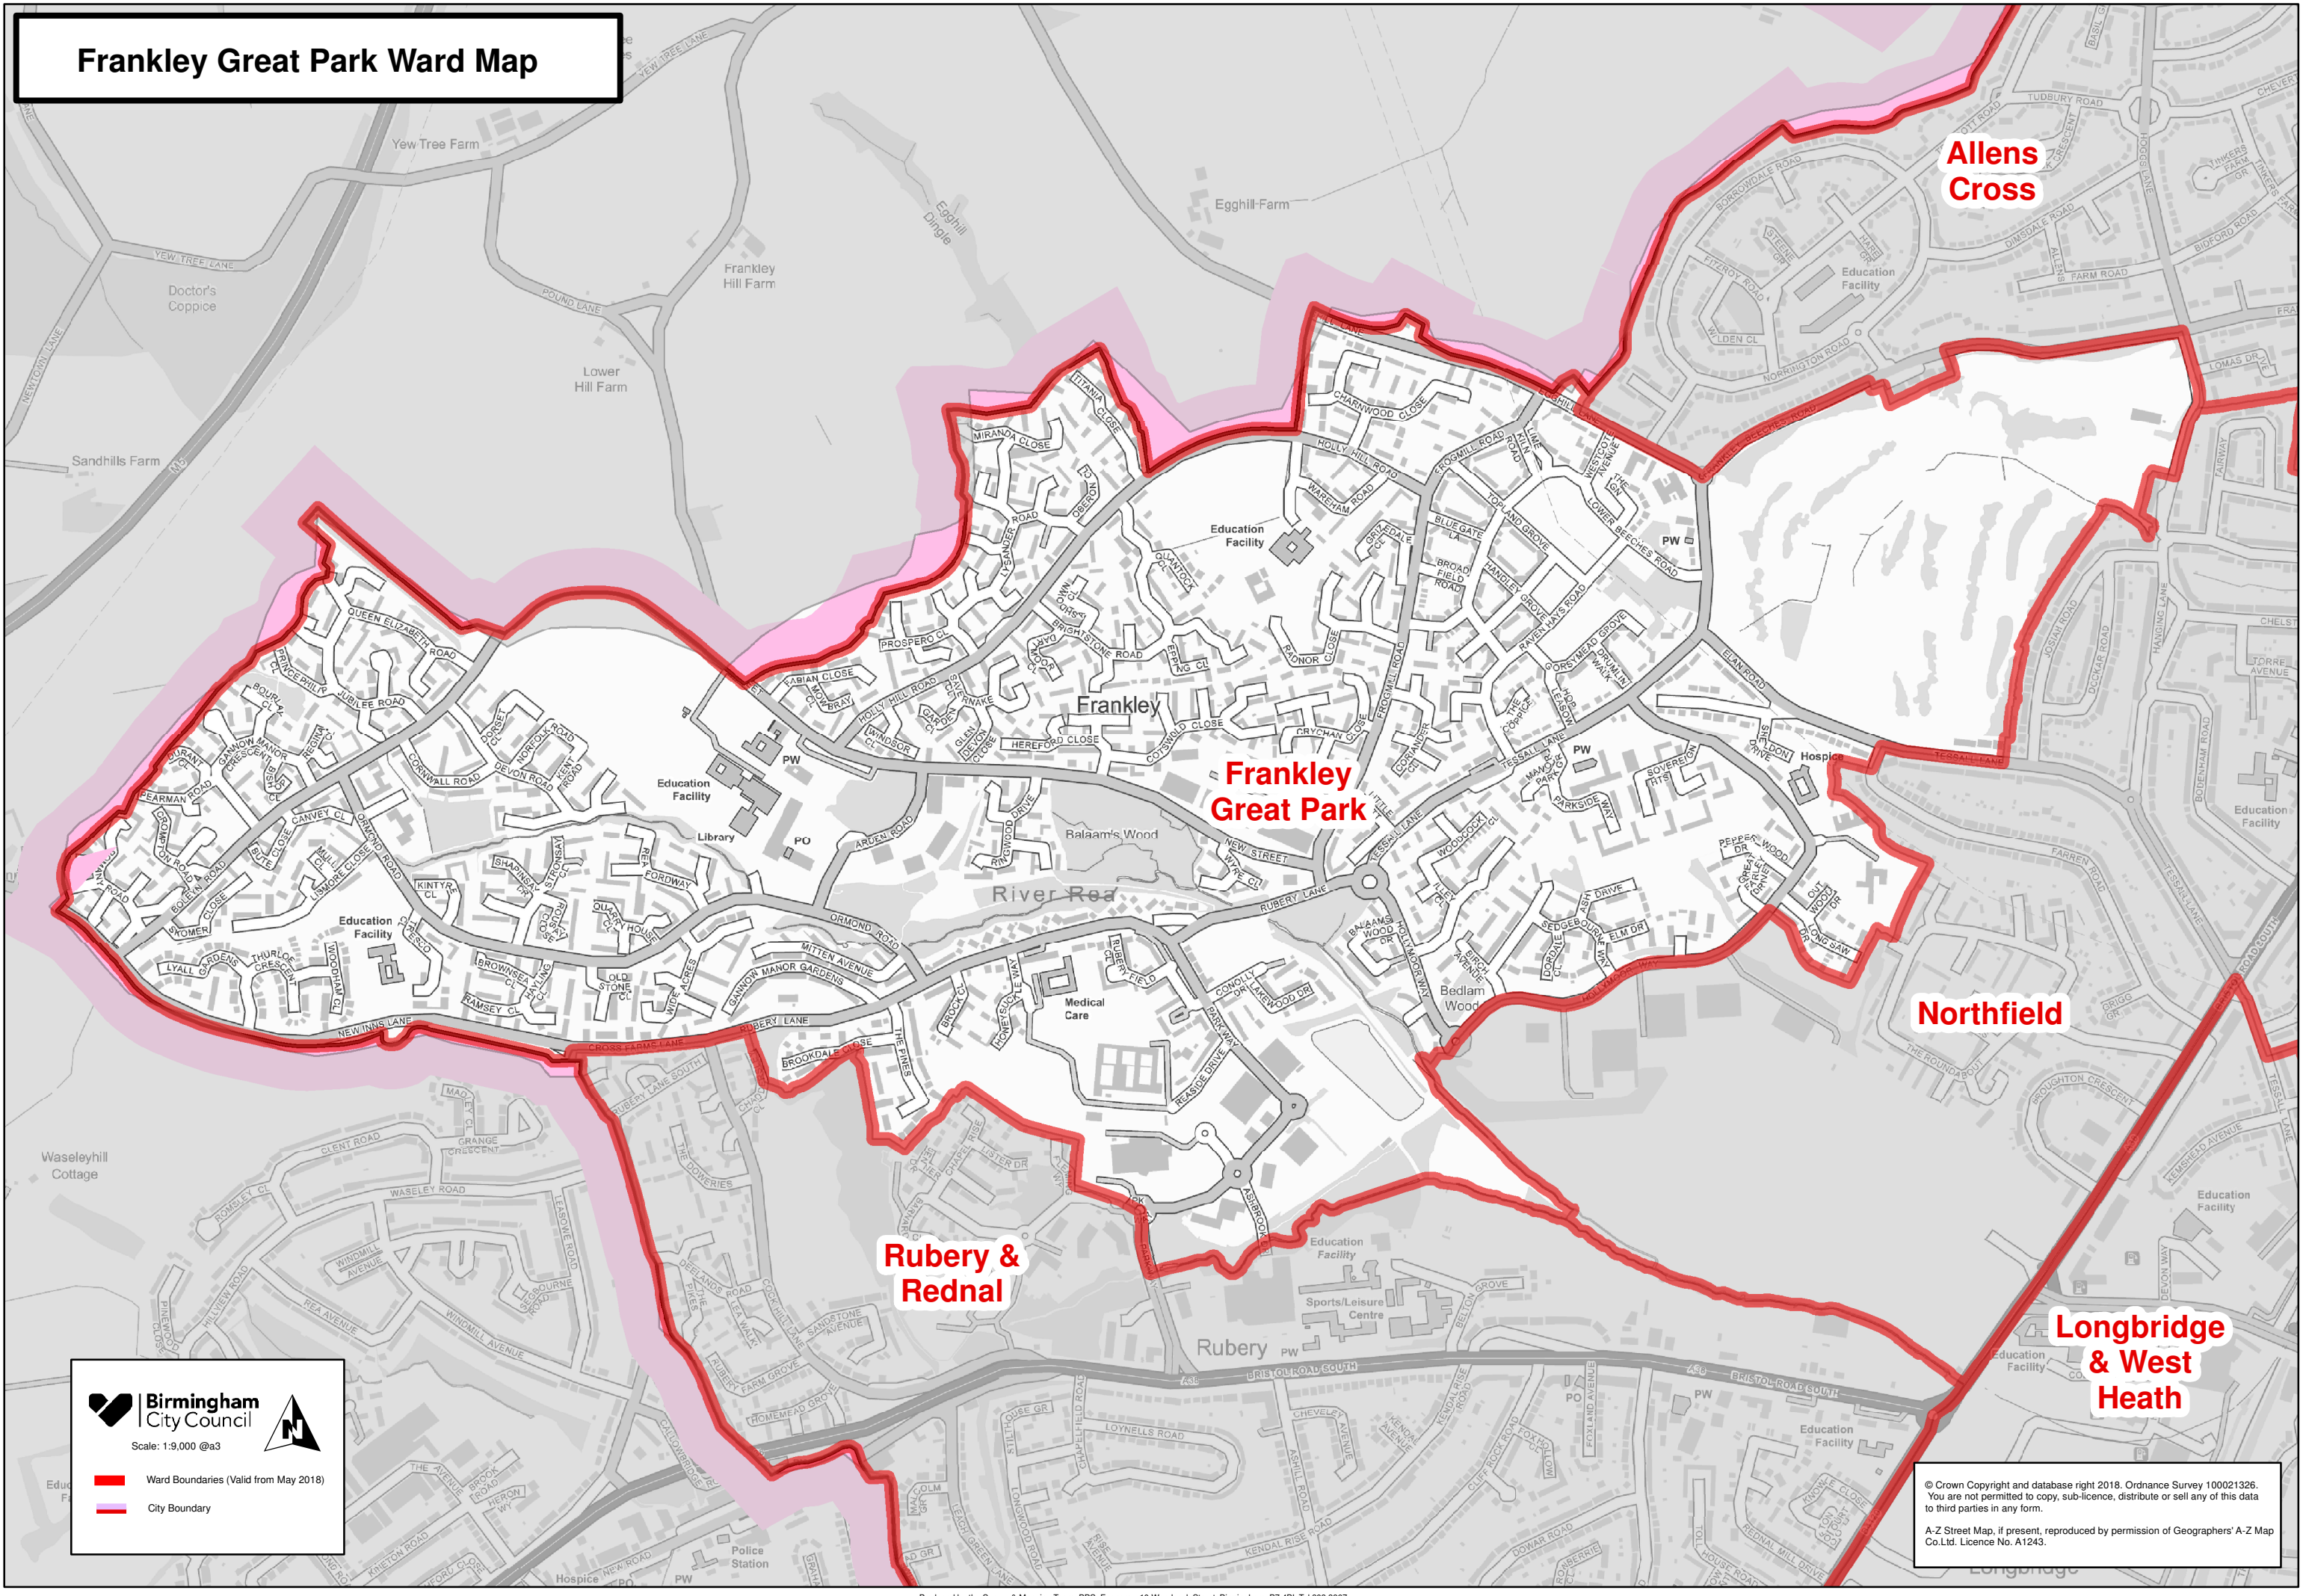

# Frankley Great Park Ward Map

 Birmingham City Council  
Scale: 1:9,000 @A3  

 Ward Boundaries (Valid from May 2018)  
 City Boundary

© Crown Copyright and database right 2018. Ordnance Survey 100021326. You are not permitted to copy, sub-licence, distribute or sell any of this data to third parties in any form.  
A-Z Street Map, if present, reproduced by permission of Geographers' A-Z Map Co.Ltd. Licence No. A1243.