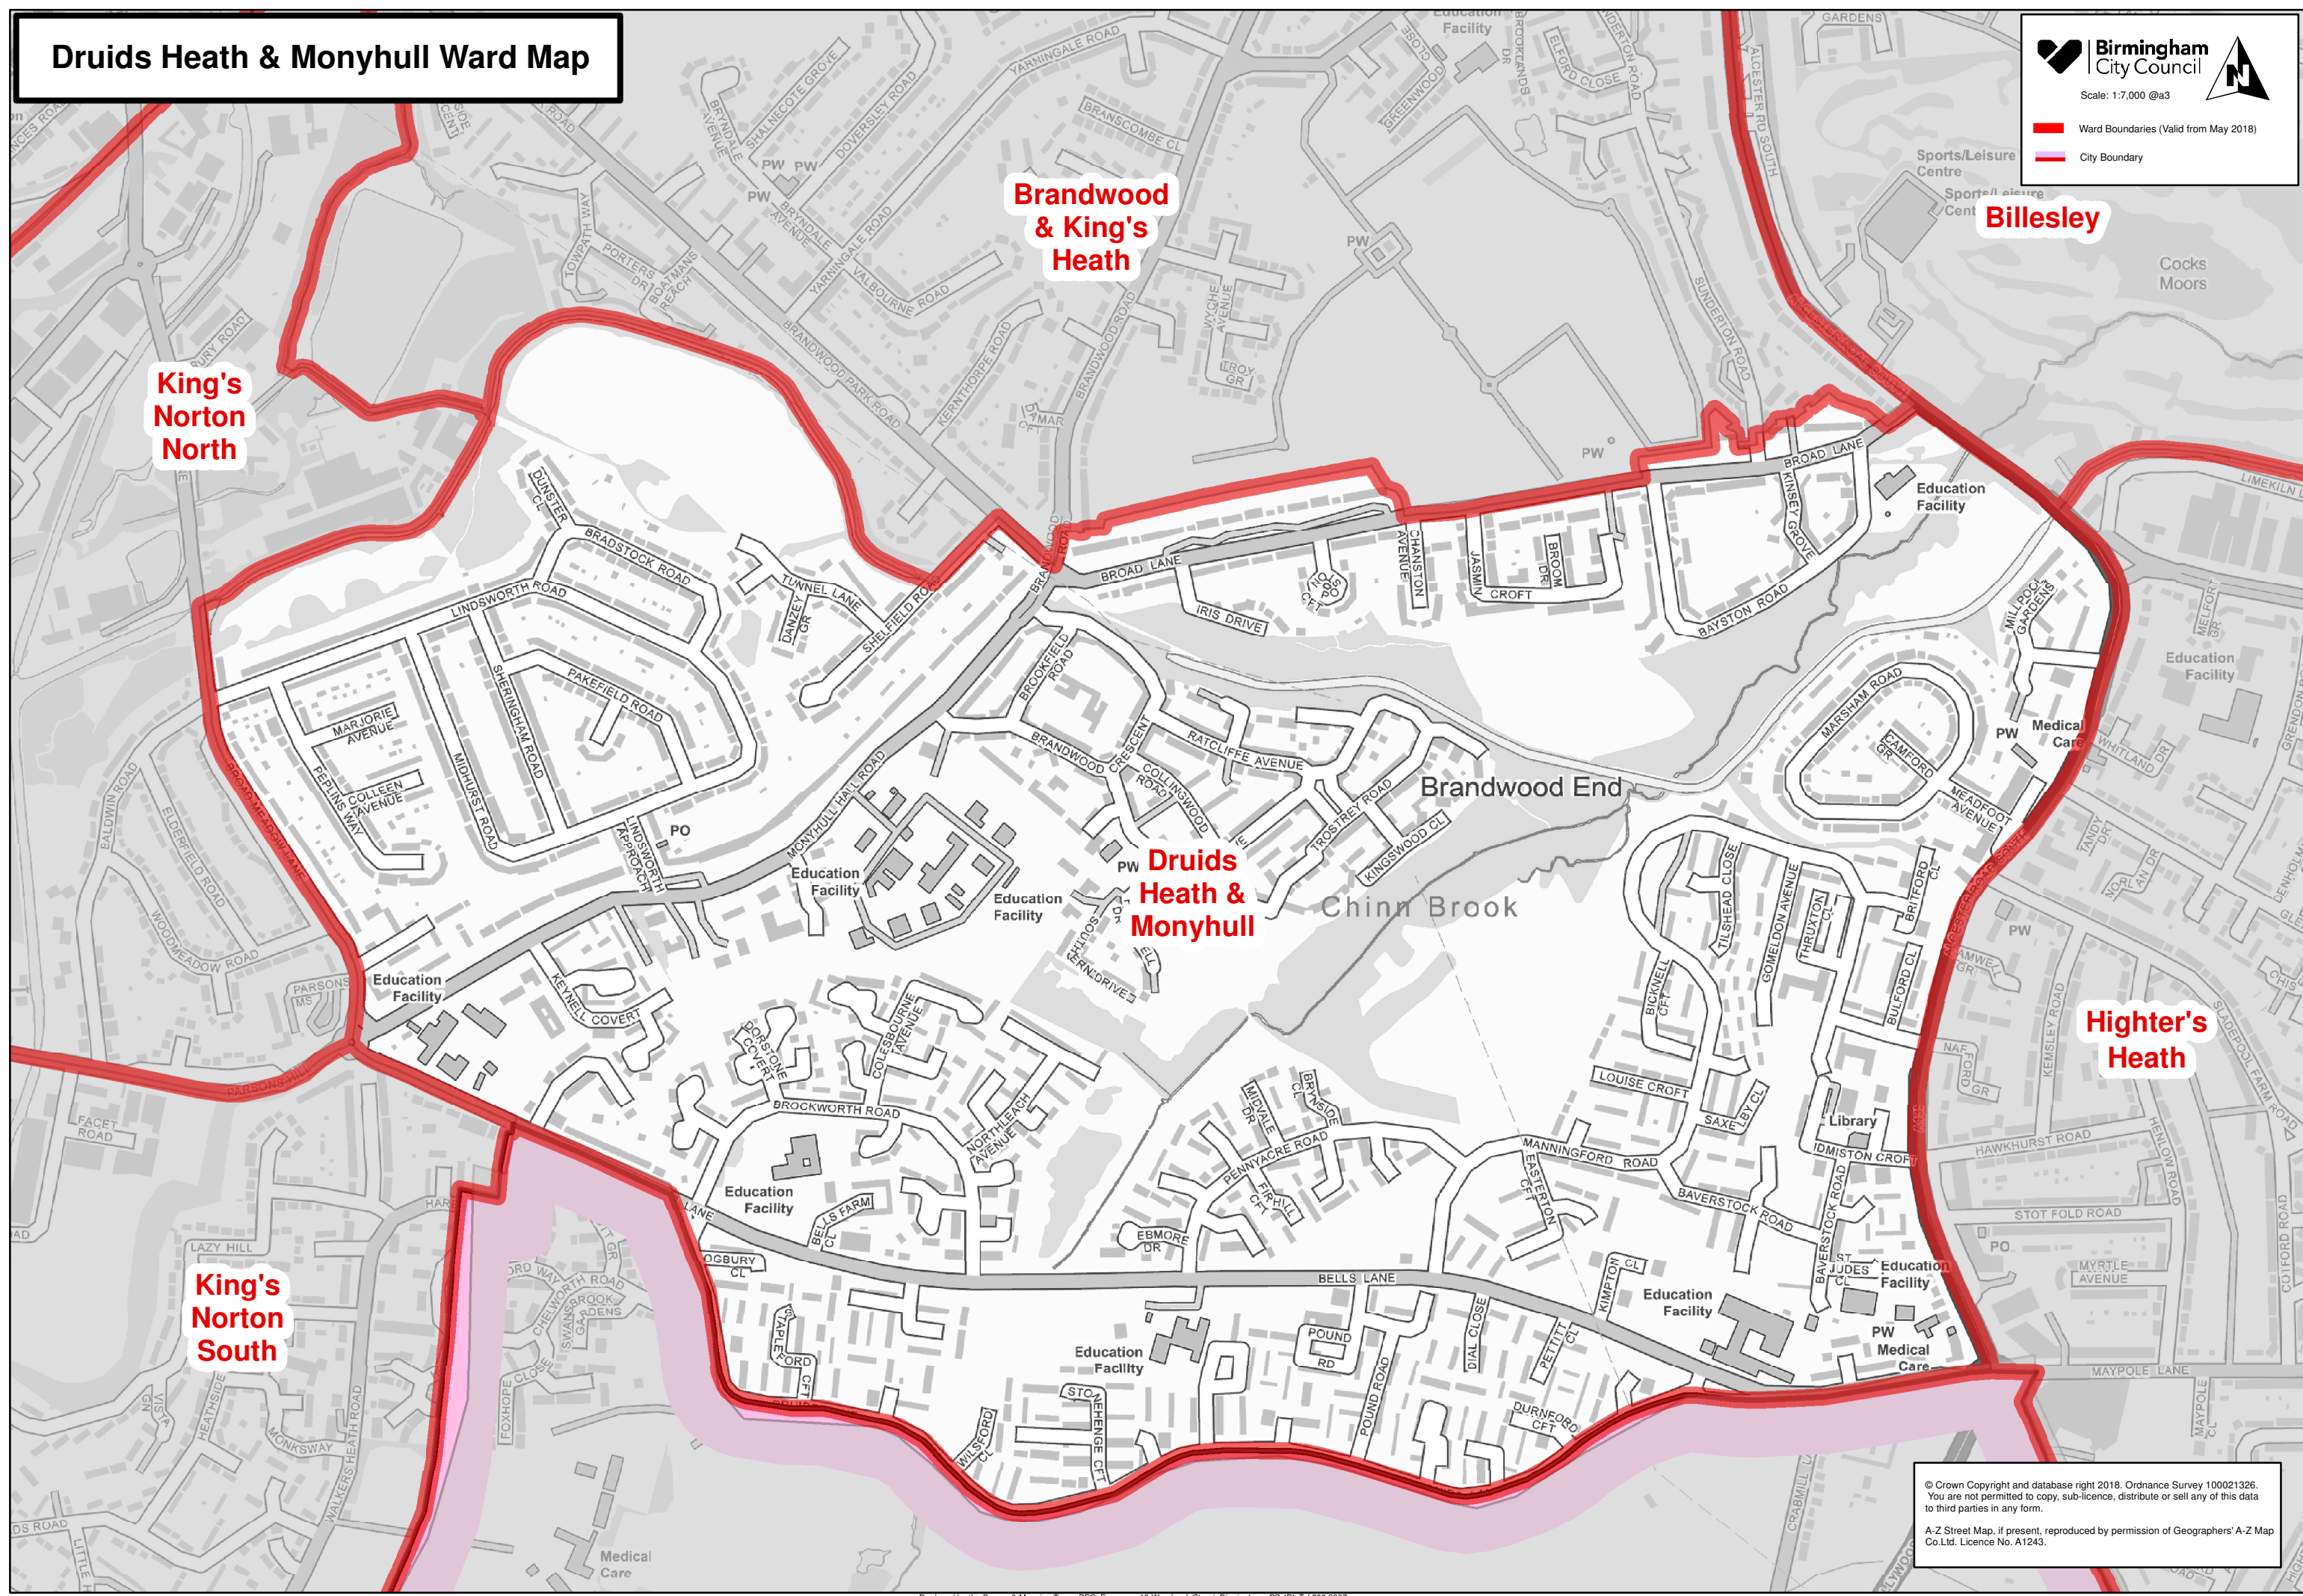

# Druids Heath & Monyhull Ward Map

 Birmingham City Council

Scale: 1:7,000 @a3

 Ward Boundaries (Valid from May 2018)

 City Boundary

© Crown Copyright and database right 2018. Ordnance Survey 100021326. You are not permitted to copy, sub-licence, distribute or sell any of this data to third parties in any form.

A-Z Street Map, if present, reproduced by permission of Geographers' A-Z Map Co.Ltd. Licence No. A1243.