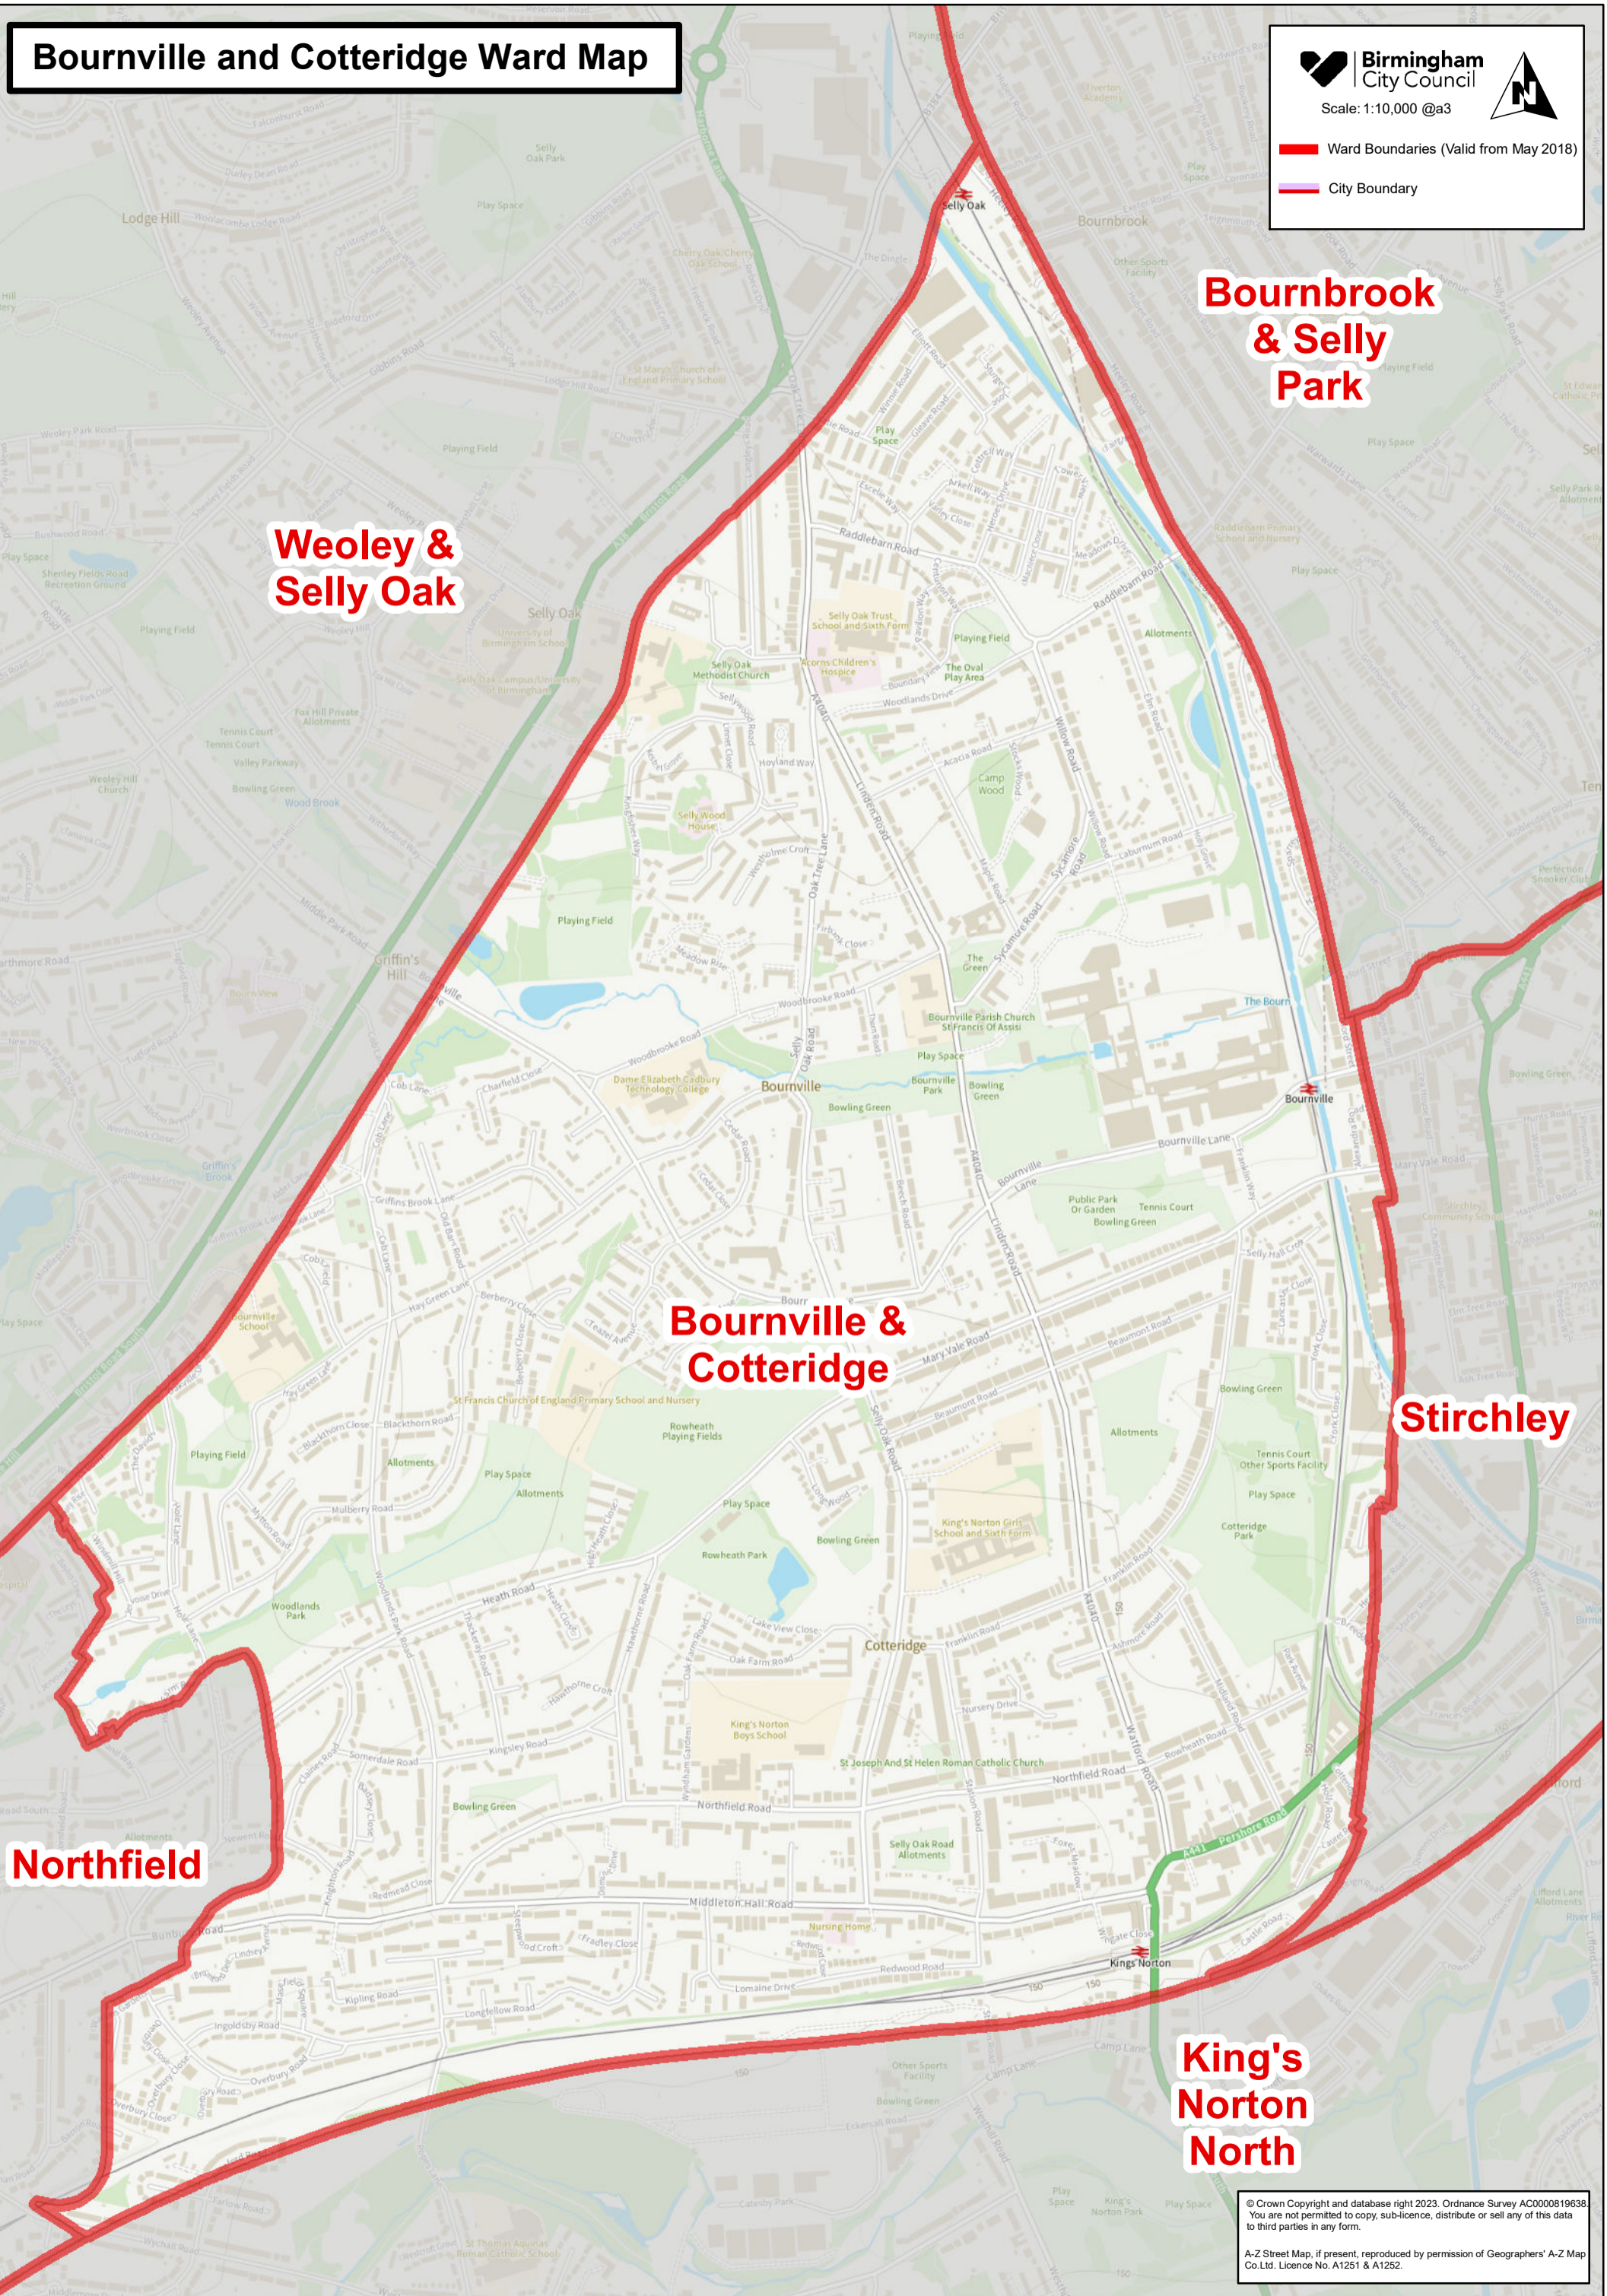

Bournville and Cotteridge Ward Map

 Birmingham City Council
Scale: 1:10,000 @a3

 Ward Boundaries (Valid from May 2018)
 City Boundary

Weoley & Selly Oak

Bournbrook & Selly Park

Bournville & Cotteridge

Stirchley

Northfield

King's Norton North

© Crown Copyright and database right 2023. Ordnance Survey AC0000819638. You are not permitted to copy, sub-licence, distribute or sell any of this data to third parties in any form.
A-Z Street Map, if present, reproduced by permission of Geographers' A-Z Map Co.Ltd. Licence No. A1251 & A1252.