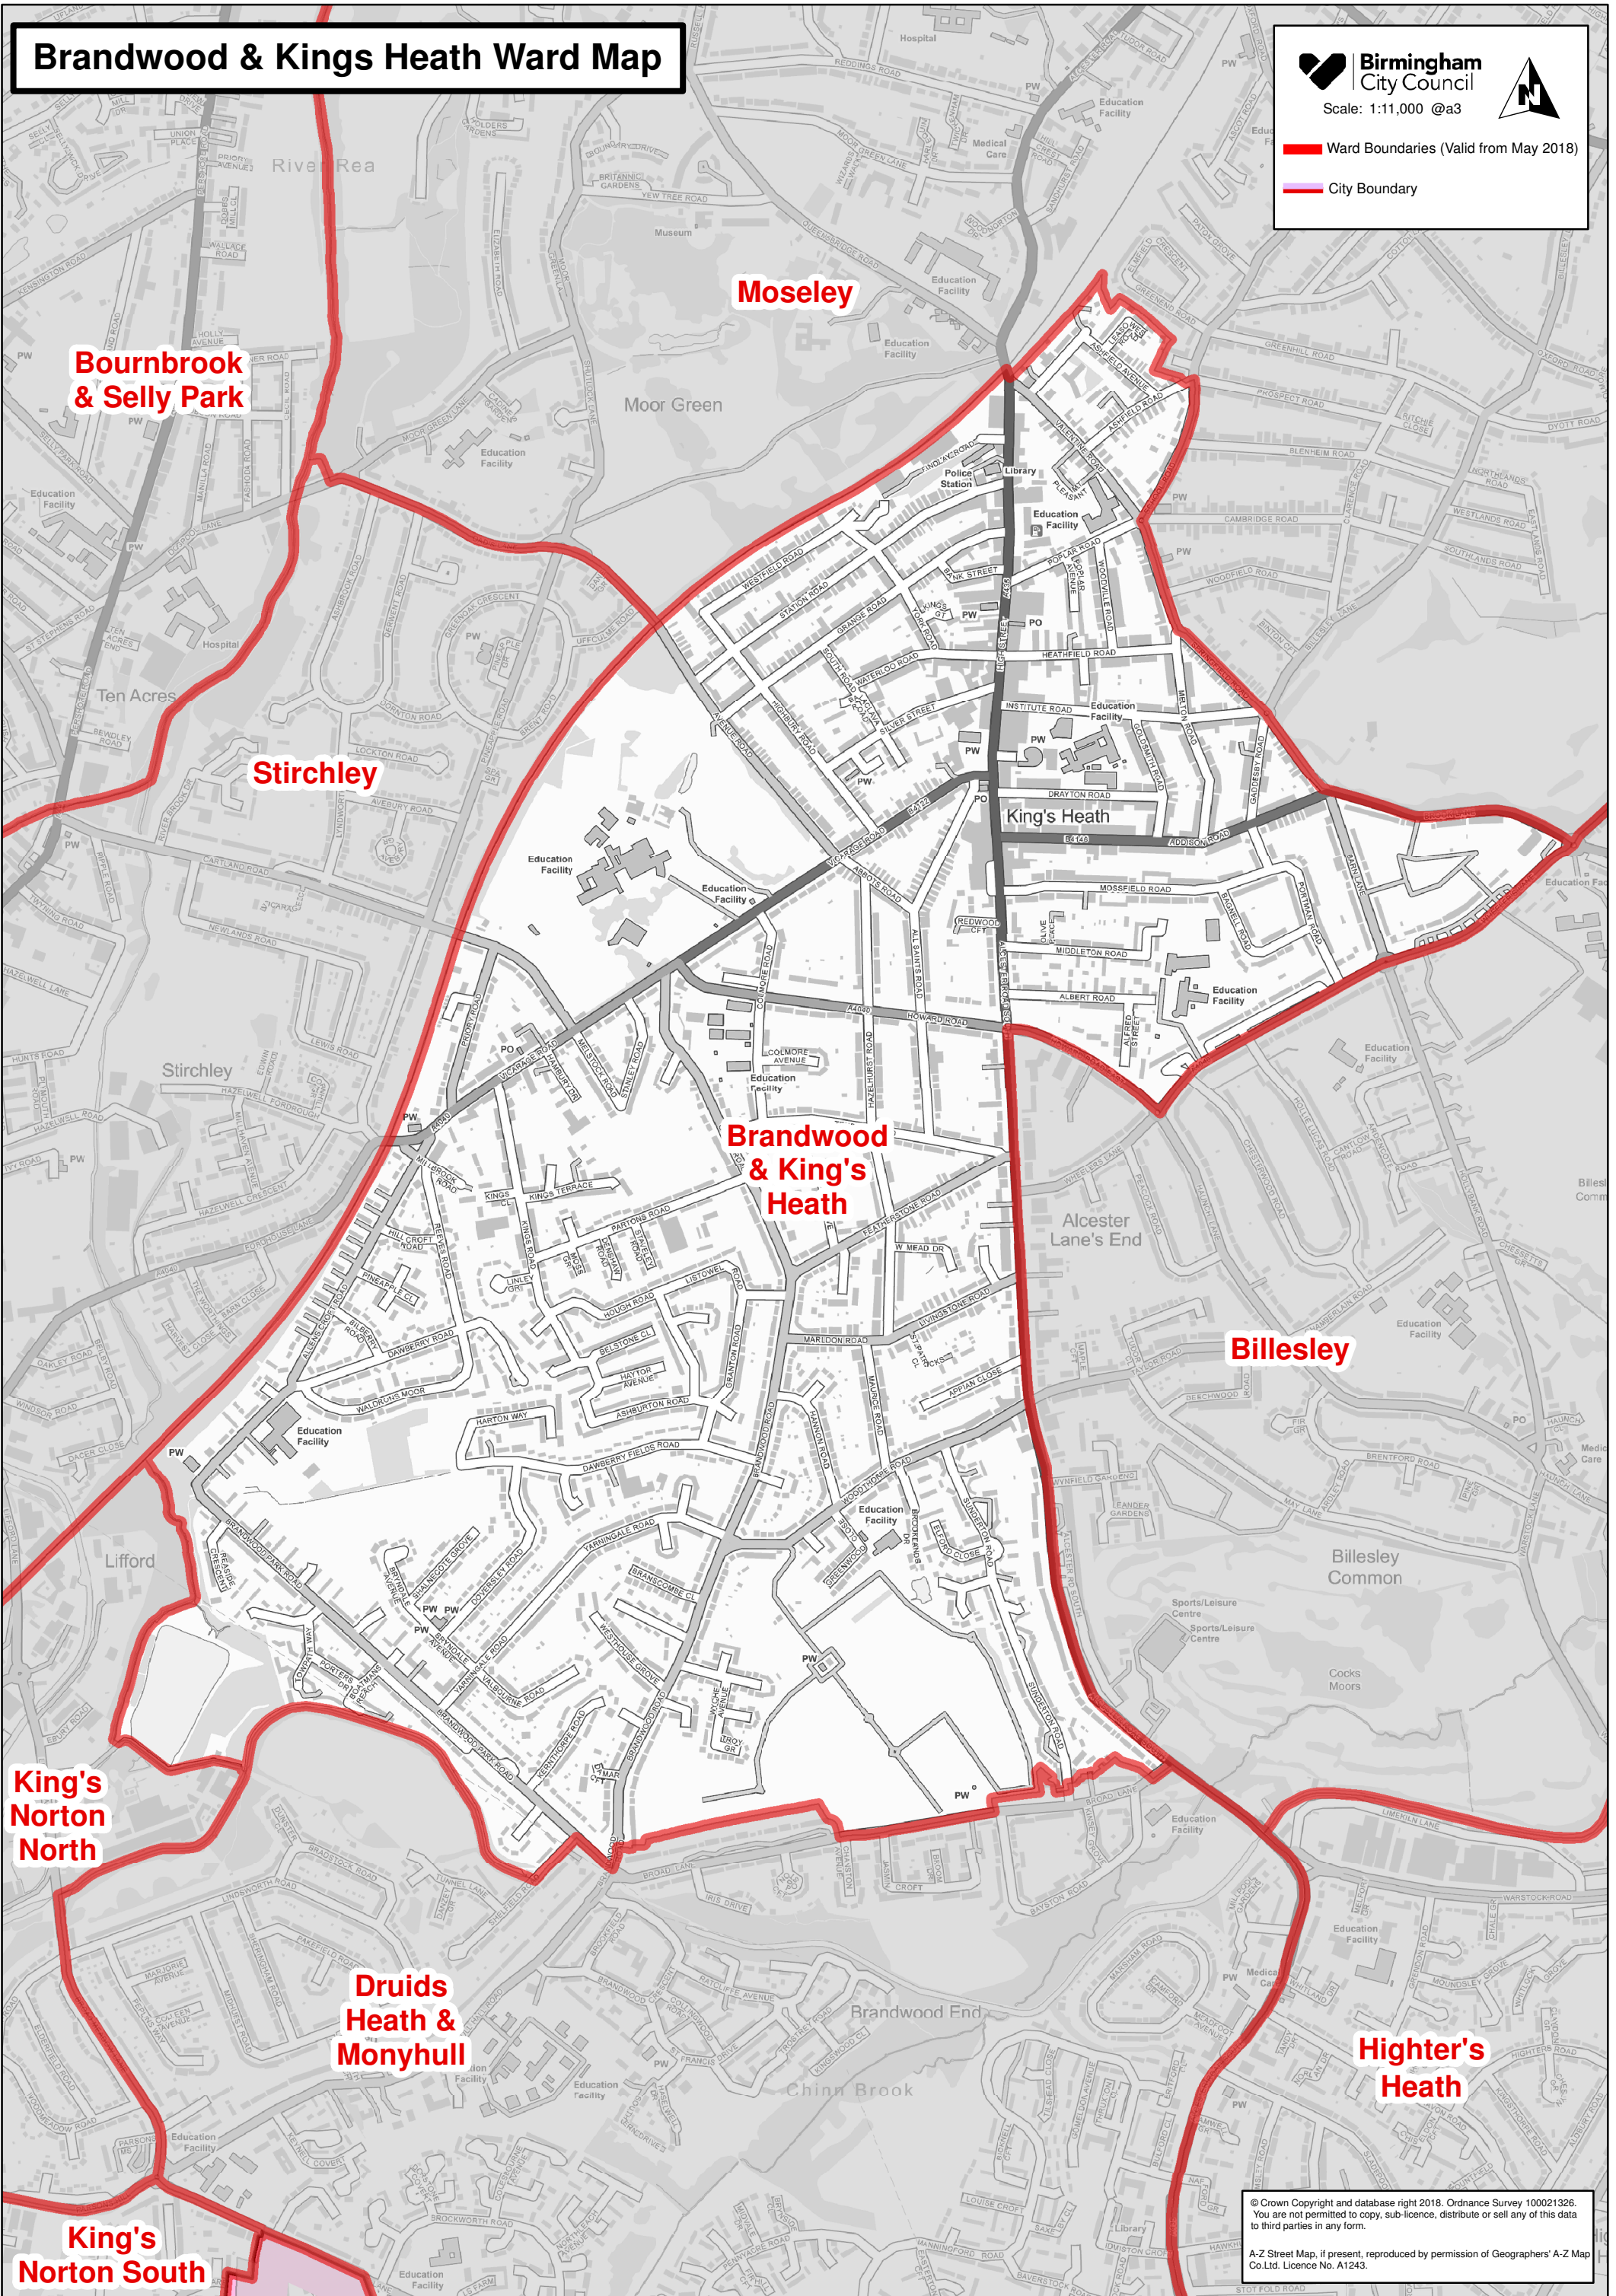

Brandwood & Kings Heath Ward Map

 Birmingham City Council
Scale: 1:11,000 @a3

 Ward Boundaries (Valid from May 2018)
 City Boundary

© Crown Copyright and database right 2018. Ordnance Survey 100021326.
You are not permitted to copy, sub-licence, distribute or sell any of this data to third parties in any form.
A-Z Street Map, if present, reproduced by permission of Geographers' A-Z Map Co.Ltd. Licence No. A1243.